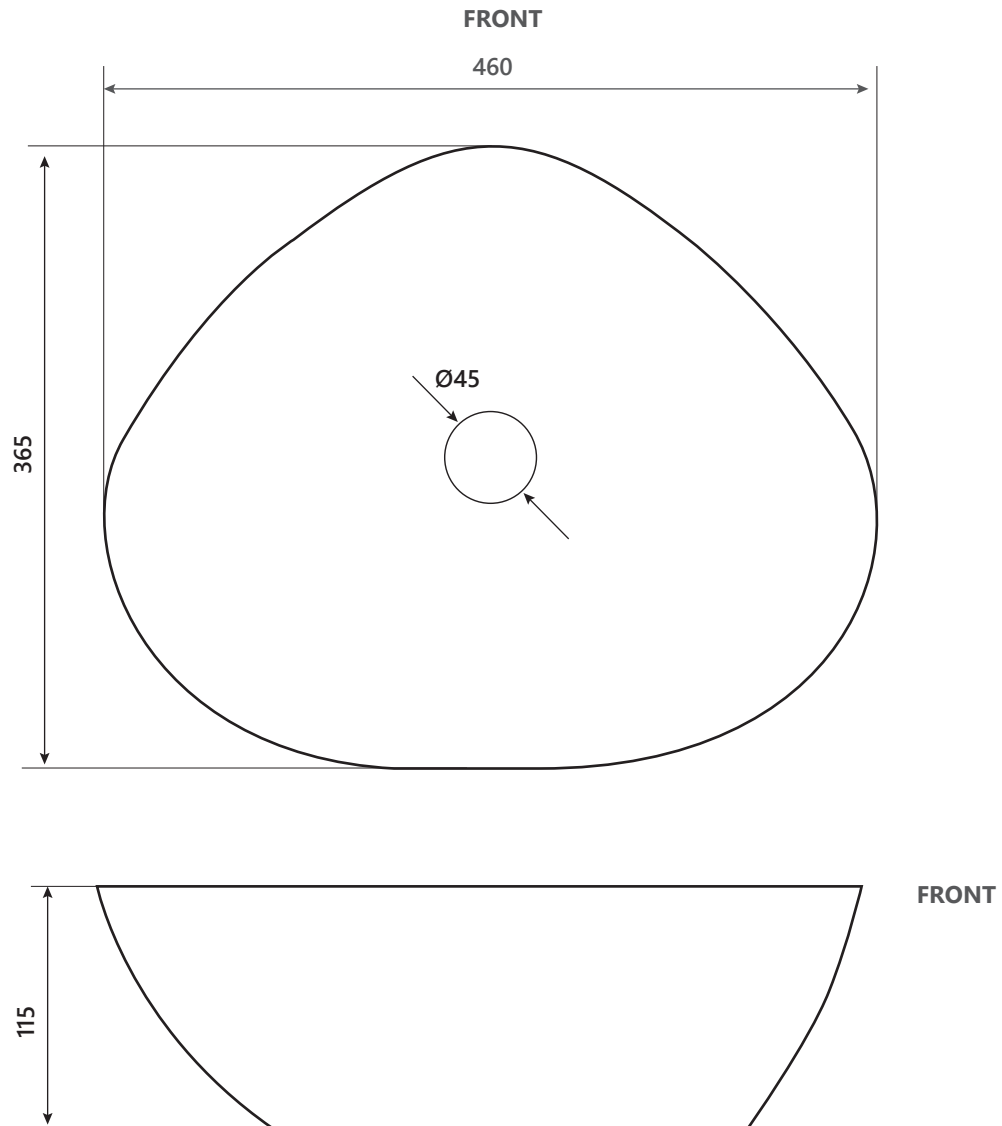

DIMENSIONAL DRAWING

Range: Ceramic basins

Product Code: VE.722.33

Description: Organic counter top bowl

All measurements are in mm

ARMERA

info@armera.co.uk
www.armera.co.uk