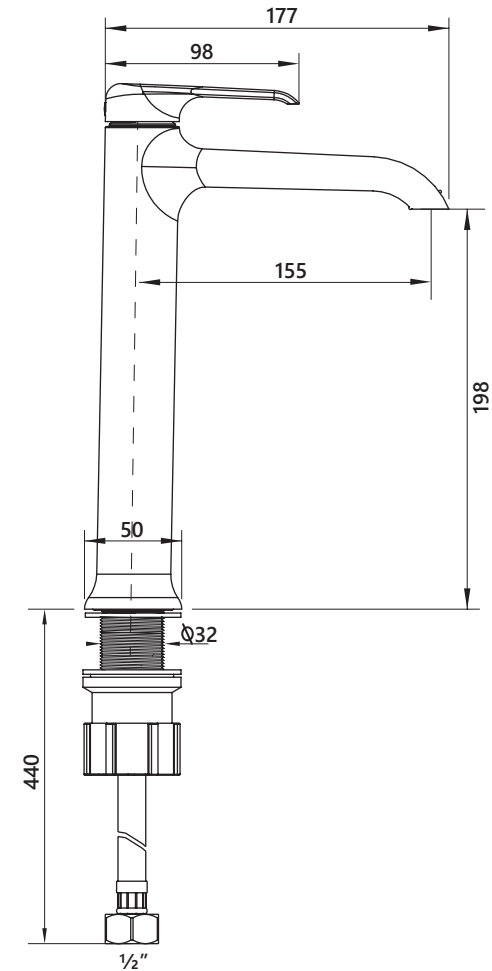

DIMENSIONAL DRAWING

Range: Vaere

Product Code: VA.111

Description: Extended single lever monobasin mixer with waste

All measurements are in mm

Supplied with:

Product Code: BW.210.66

Description: Basin waste with adaptable installation for click clack (push up/down) or free flow locked position. Suitable for slotted and unslotted basins.

Drill hole diameter: 35mm

ARMERA

info@armera.co.uk
www.armera.co.uk