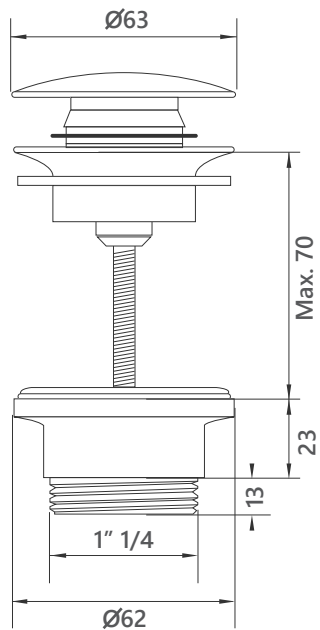

DIMENSIONAL DRAWING

Range: Vaere

Product Code: VA.111

Description: Extended single lever monobasin mixer with waste

All measurements are in mm

Supplied with:

Product Code: BW.210.66

Description: Basin waste with adaptable installation for click clack (push up/down) or free flow locked position. Suitable for slotted and unslotted basins.

Drill hole diameter: 35mm

ARMERA

info@armera.co.uk
www.armera.co.uk