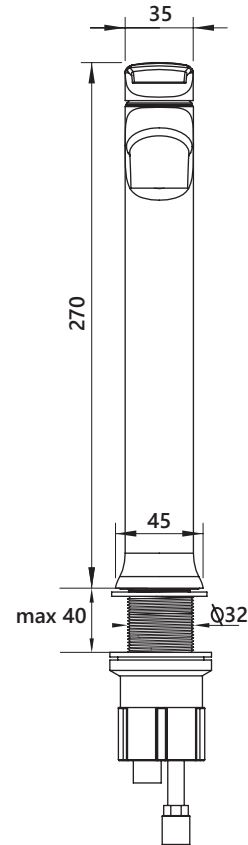

DIMENSIONAL DRAWING

Range: Vaere

Product Code: VA.111

Description: Extended single lever monobasin mixer with waste

All measurements are in mm

Supplied with:

Product Code: BW.210.66

Description: Basin waste with adaptable installation for click clack (push up/down) or free flow locked position. Suitable for slotted and unslotted basins.

Drill hole diameter: 35mm

ARMERA

info@armera.co.uk
www.armera.co.uk