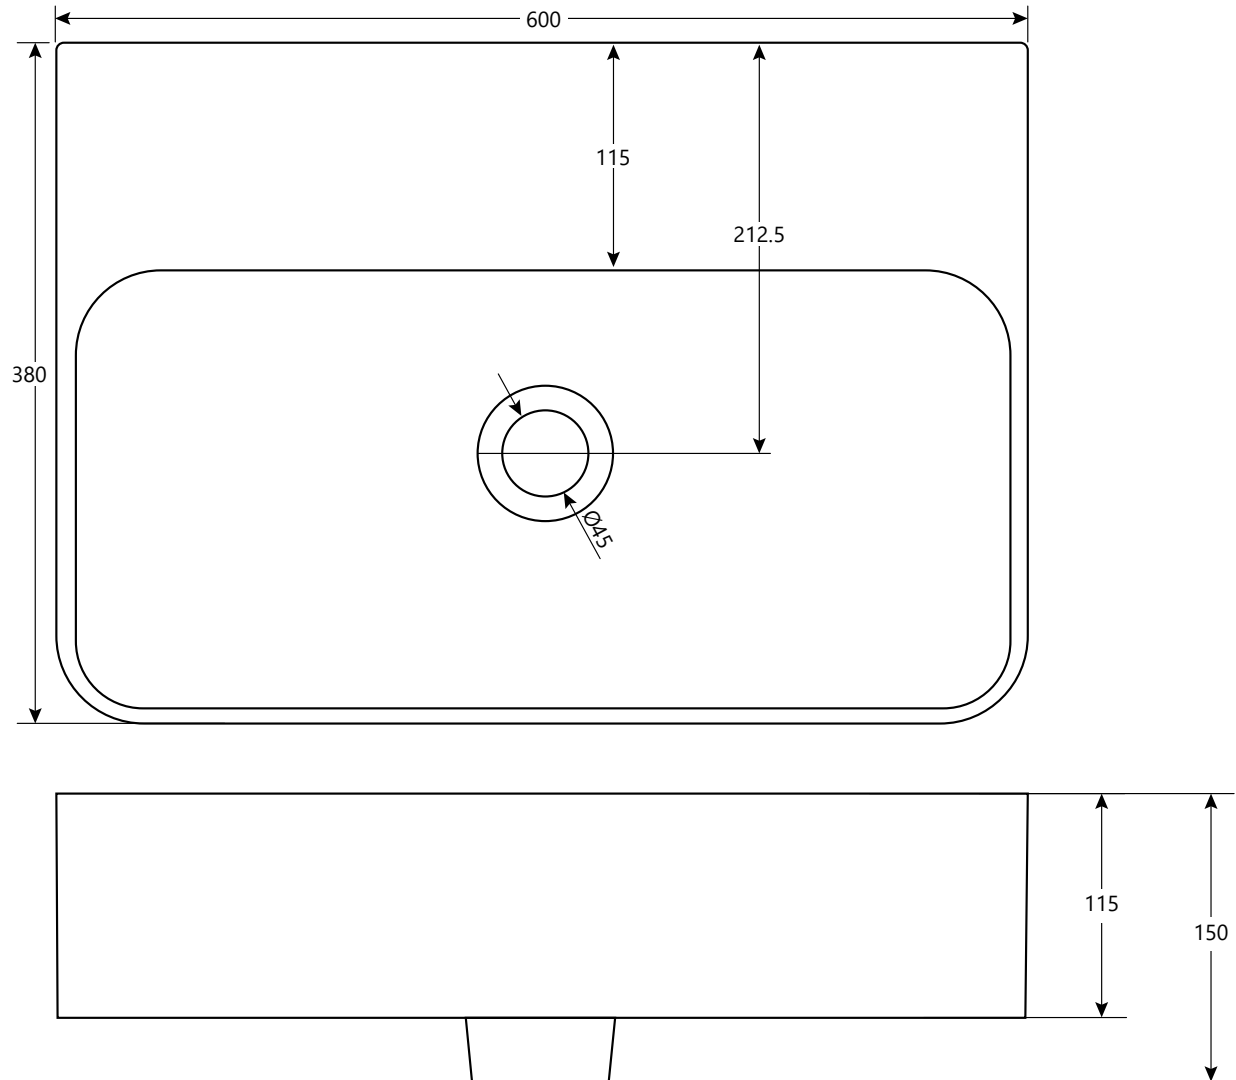

DIMENSIONAL DRAWING

Range: Reef

Product Code: RF.826.600

Description: Reef 600 wall or cabinet mounted basin with no tap hole

All measurements are in mm

ARMERA®

info@armera.co.uk
www.armera.co.uk