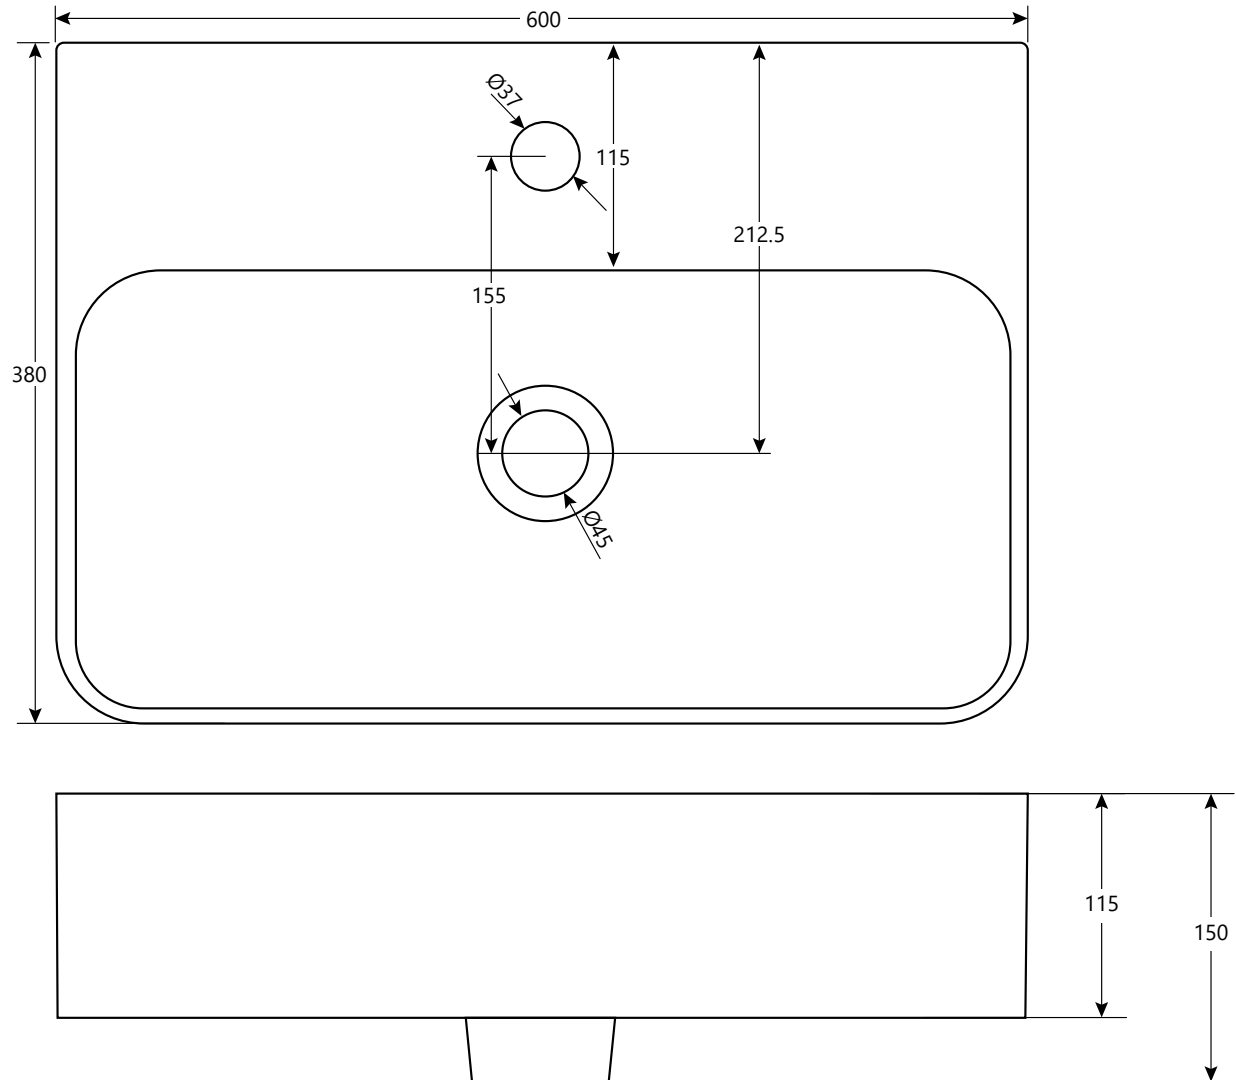

# DIMENSIONAL DRAWING

Range: Reef

Product Code: RF.725.600

Description: Reef 600 wall or cabinet mounted basin

All measurements are in mm

ARMERA®

info@armera.co.uk  
www.armera.co.uk