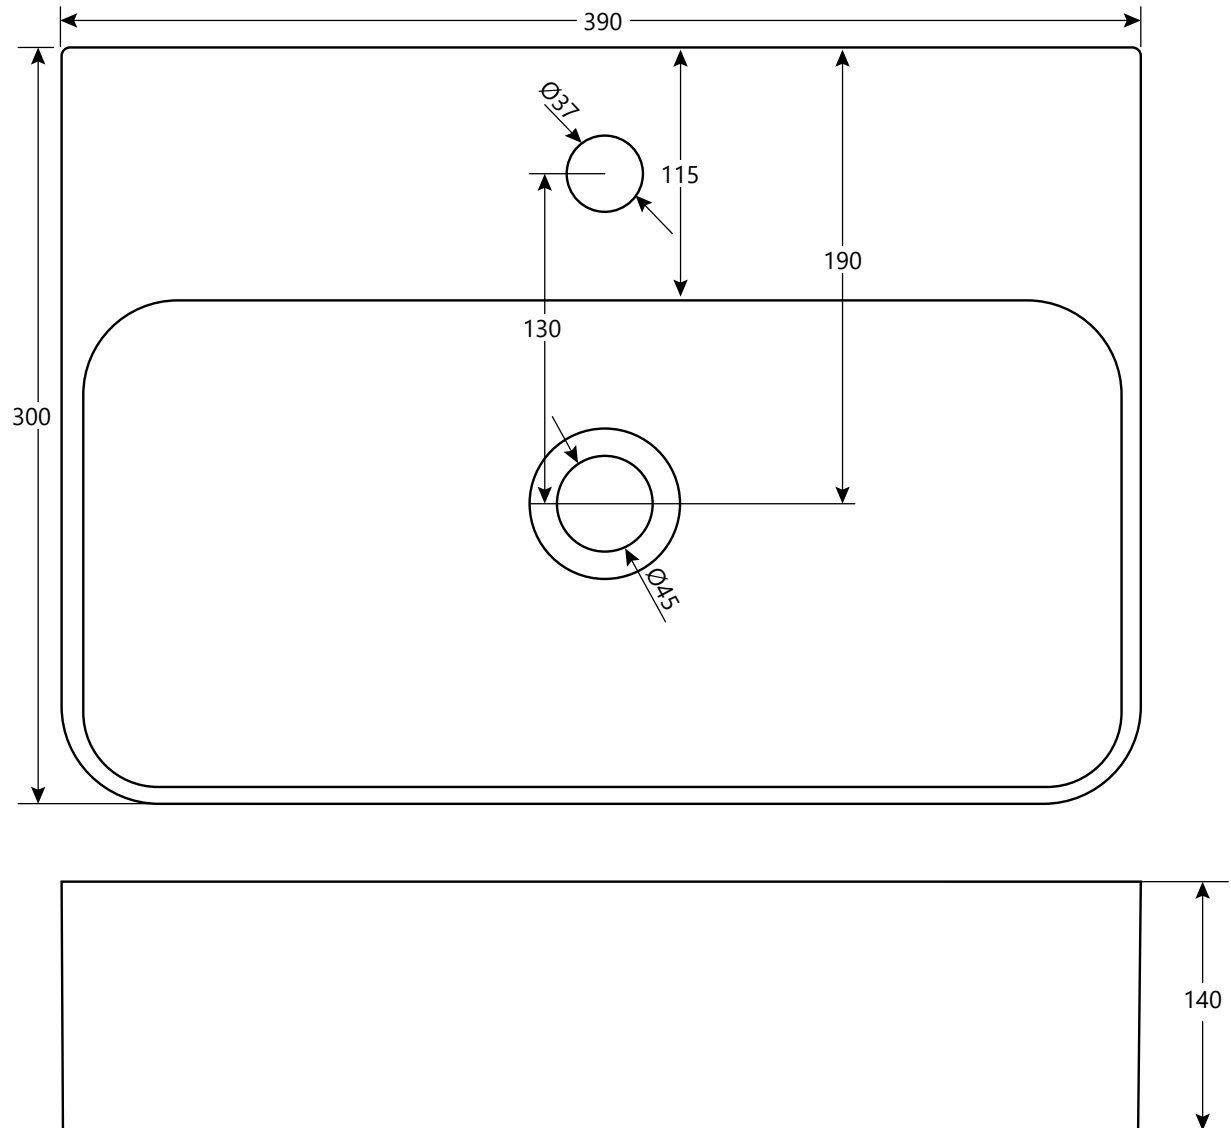

# DIMENSIONAL DRAWING

Range: Reef

Product Code: RF.725.390

Description: Reef 390 wall mounted basin

All measurements are in mm

ARMERA®

info@armera.co.uk  
www.armera.co.uk