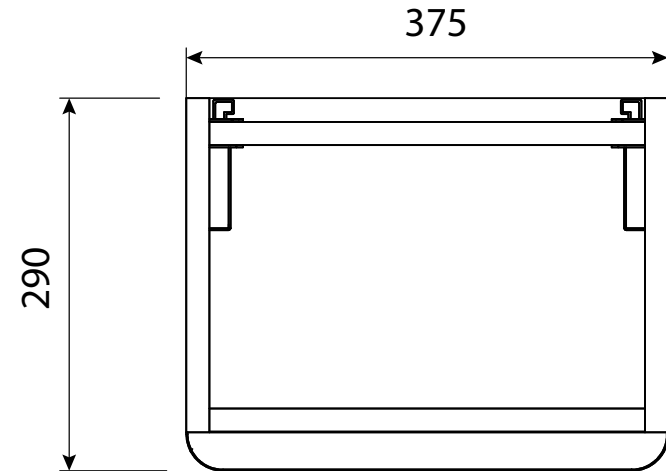

DIMENSIONAL DRAWING

Range: Reef

Product Code: RF.640.380

Description: Reef 380mm 1 door wall hung
unit in matt white

All measurements are in mm

ARMERA®

info@armera.co.uk
www.armera.co.uk