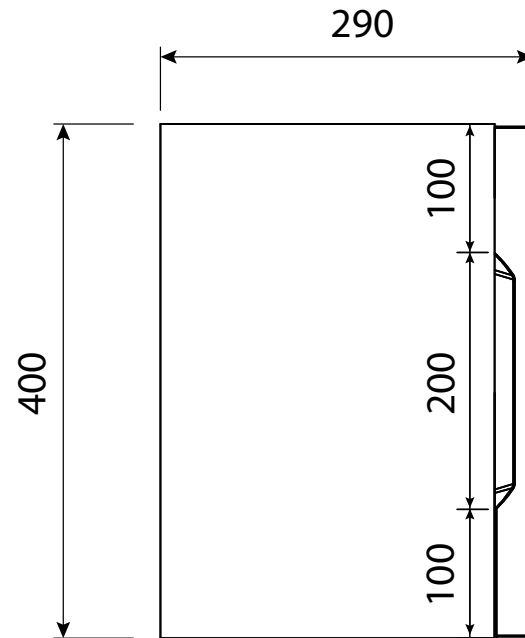

DIMENSIONAL DRAWING

Range: Reef

Product Code: RF.640.380

Description: Reef 380mm 1 door wall hung
unit in matt white

All measurements are in mm

ARMERA®

info@armera.co.uk
www.armera.co.uk