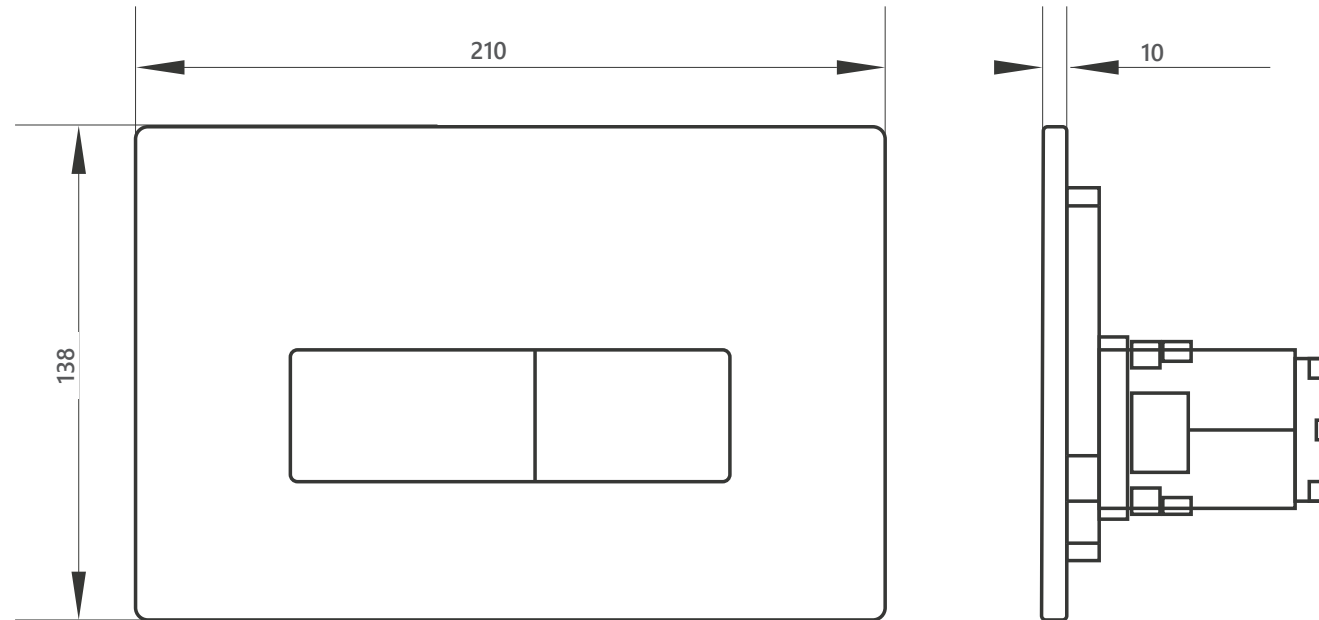

# DIMENSIONAL DRAWING

**Range:** Concealed flush plates

**Product Code:** FL.870.55

**Description:** Mood flush plate

---

All measurements are in mm

ARMERA

info@armera.co.uk  
www.armera.co.uk