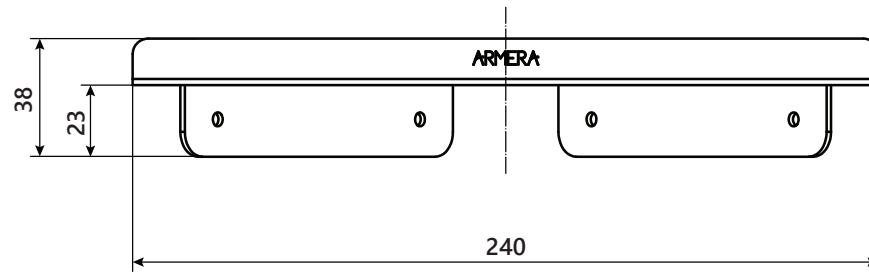

DIMENSIONAL DRAWING

Range: Corner Shelf

Product Code: CS.520

Description: Corner shelf

All measurements are in mm

ARMERA

info@armera.co.uk
www.armera.co.uk