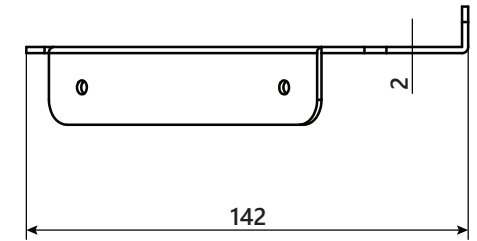

DIMENSIONAL DRAWING

Range: Corner Shelf

Product Code: CS.520

Description: Corner shelf

All measurements are in mm

ARMERA

info@armera.co.uk
www.armera.co.uk