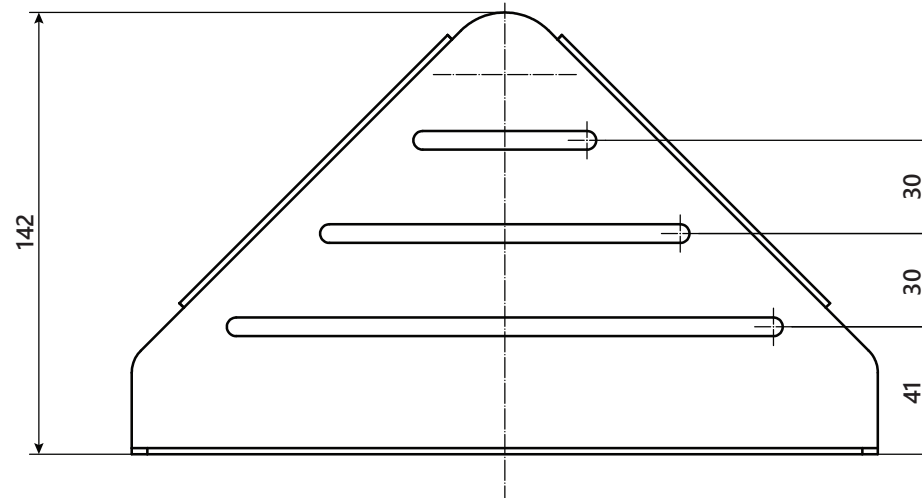

DIMENSIONAL DRAWING

Range: Corner Shelf

Product Code: CS.520

Description: Corner shelf

All measurements are in mm

ARMERA

info@armera.co.uk
www.armera.co.uk