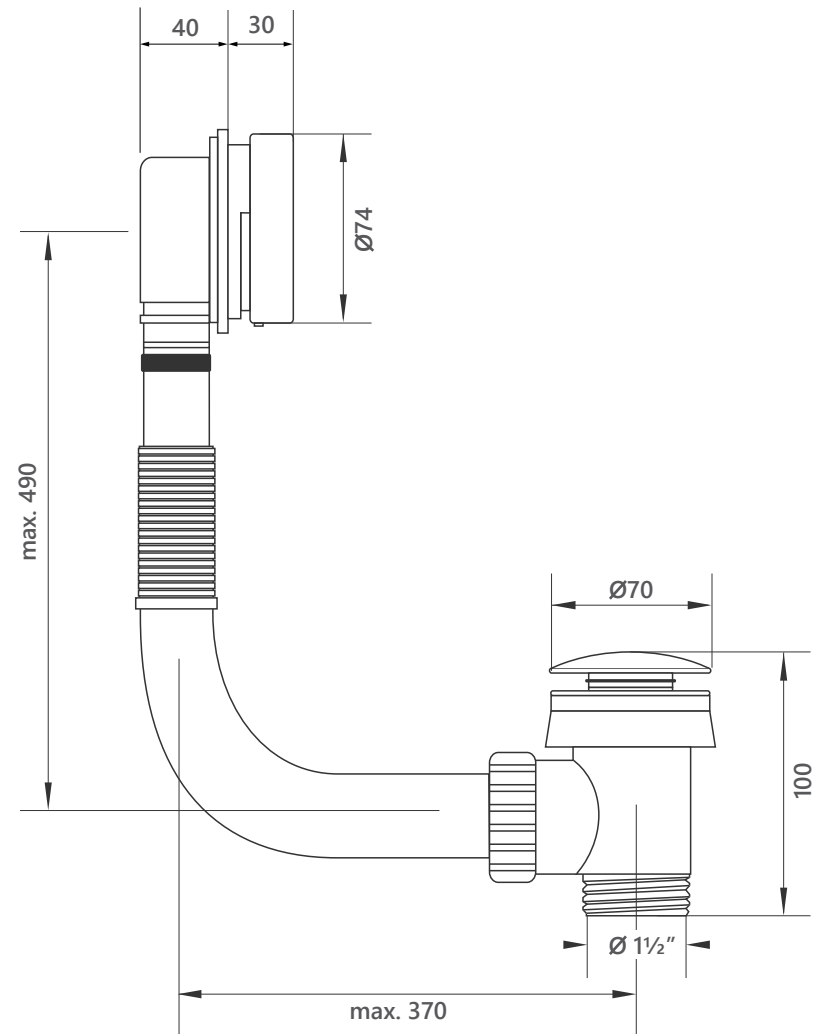

DIMENSIONAL DRAWING

Range: Wastes

Product Code: BW.222

Description: Bath waste with click clack plug

All measurements are in mm

max. thickness of bath 14mm

ARMERA

info@armera.co.uk
www.armera.co.uk