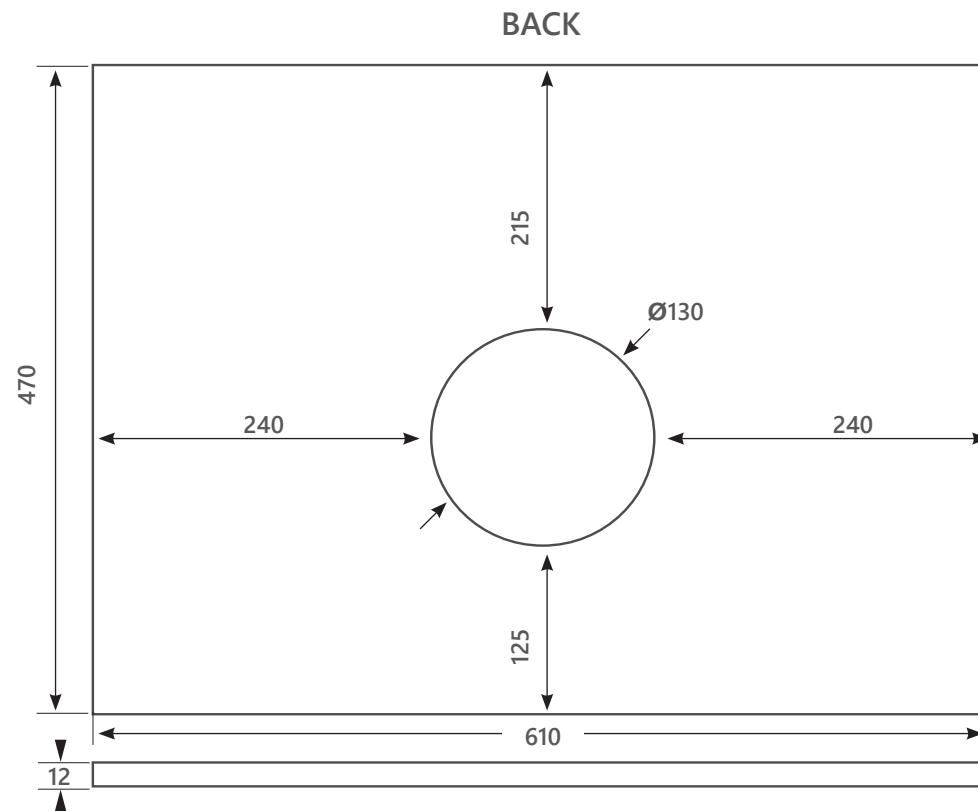

DIMENSIONAL DRAWING

Range: Counter-top slabs

Product Code: SL.770.500

Description: 12mm 500 solid surface top

All measurements are in mm

ARMERA®

info@armera.co.uk
www.armera.co.uk

DIMENSIONAL DRAWING

Range: Counter-top slabs

Product Code: SL.770.600

Description: 12mm 600 solid surface top

All measurements are in mm

ARMERA®

info@armera.co.uk
www.armera.co.uk

DIMENSIONAL DRAWING

Range: Counter-top slabs

Product Code: SL.770.800

Description: 12mm 800 solid surface top

All measurements are in mm

ARMERA[®]

info@armera.co.uk
www.armera.co.uk

DIMENSIONAL DRAWING

Range: Counter-top slabs

Product Code: SL.770.1200

Description: 12mm 1200 solid surface top

All measurements are in mm

ARMERA®

info@armera.co.uk
www.armera.co.uk