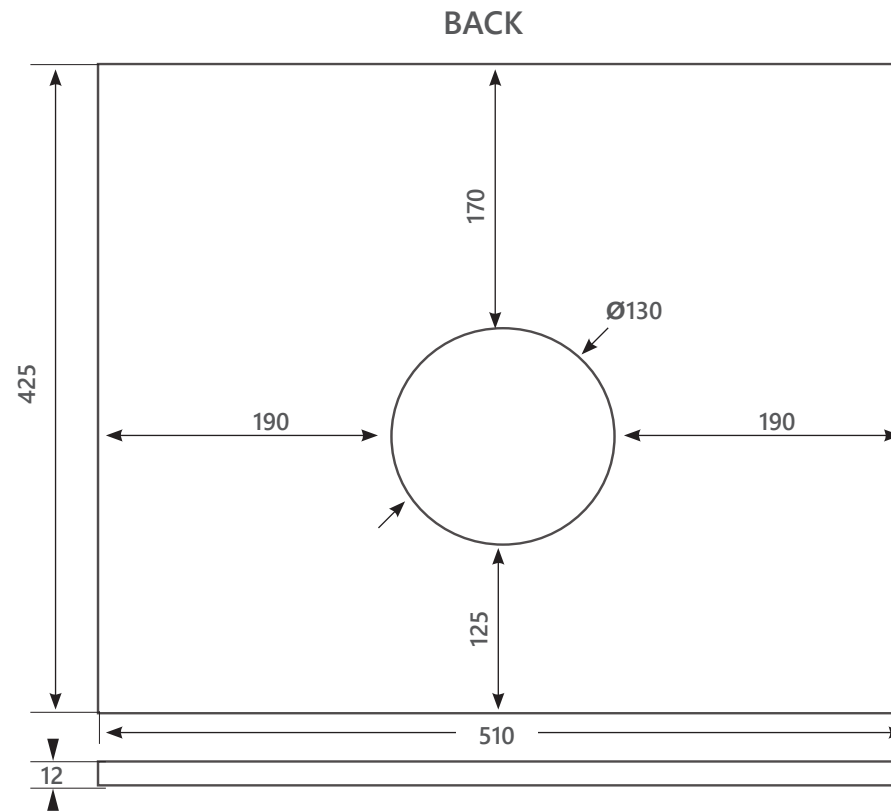

DIMENSIONAL DRAWING

Range: Counter-top slabs

Product Code: SL.770.500

Description: 12mm 500 solid surface top

All measurements are in mm

ARMERA®

info@armera.co.uk
www.armera.co.uk

DIMENSIONAL DRAWING

Range: Counter-top slabs

Product Code: SL.770.600

Description: 12mm 600 solid surface top

All measurements are in mm

ARMERA®

info@armera.co.uk
www.armera.co.uk

DIMENSIONAL DRAWING

Range: Counter-top slabs

Product Code: SL.770.800

Description: 12mm 800 solid surface top

All measurements are in mm

ARMERA[®]

info@armera.co.uk
www.armera.co.uk

DIMENSIONAL DRAWING

Range: Counter-top slabs

Product Code: SL.770.1200

Description: 12mm 1200 solid surface top

All measurements are in mm

ARMERA®

info@armera.co.uk
www.armera.co.uk