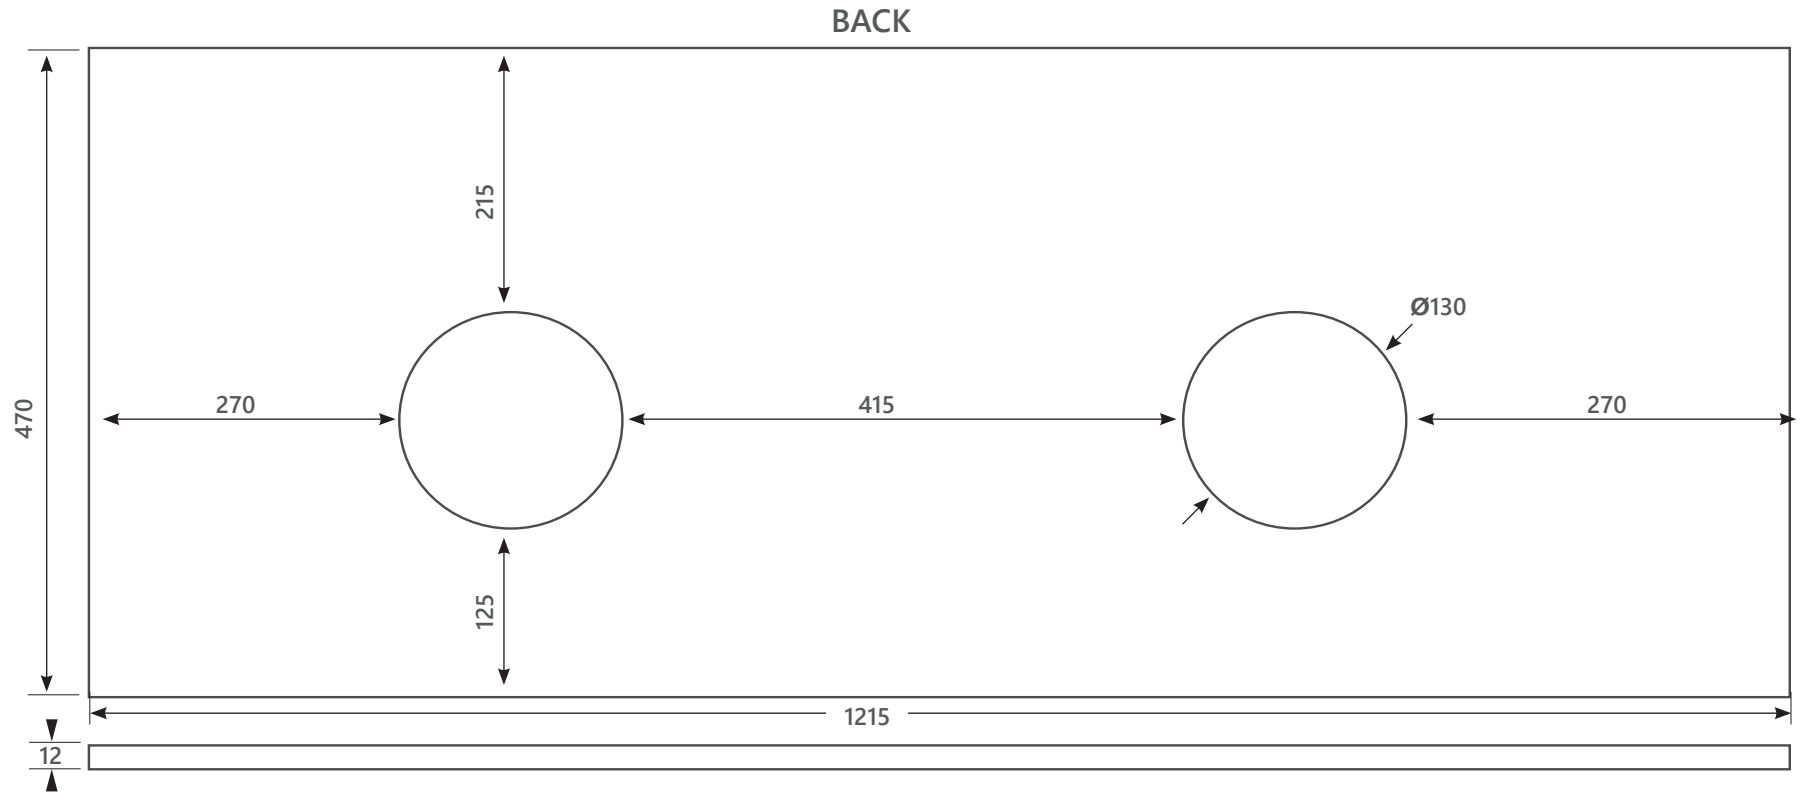

DIMENSIONAL DRAWING

Range: Counter-top slabs

Product Code: SL.770.500

Description: 12mm 500 solid surface top

All measurements are in mm

ARMERA®

info@armera.co.uk
www.armera.co.uk

DIMENSIONAL DRAWING

Range: Counter-top slabs

Product Code: SL.770.600

Description: 12mm 600 solid surface top

All measurements are in mm

ARMERA®

info@armera.co.uk
www.armera.co.uk

DIMENSIONAL DRAWING

Range: Counter-top slabs

Product Code: SL.770.800

Description: 12mm 800 solid surface top

All measurements are in mm

ARMERA[®]

info@armera.co.uk
www.armera.co.uk

DIMENSIONAL DRAWING

Range: Counter-top slabs

Product Code: SL.770.1200

Description: 12mm 1200 solid surface top

All measurements are in mm

ARMERA®

info@armera.co.uk
www.armera.co.uk