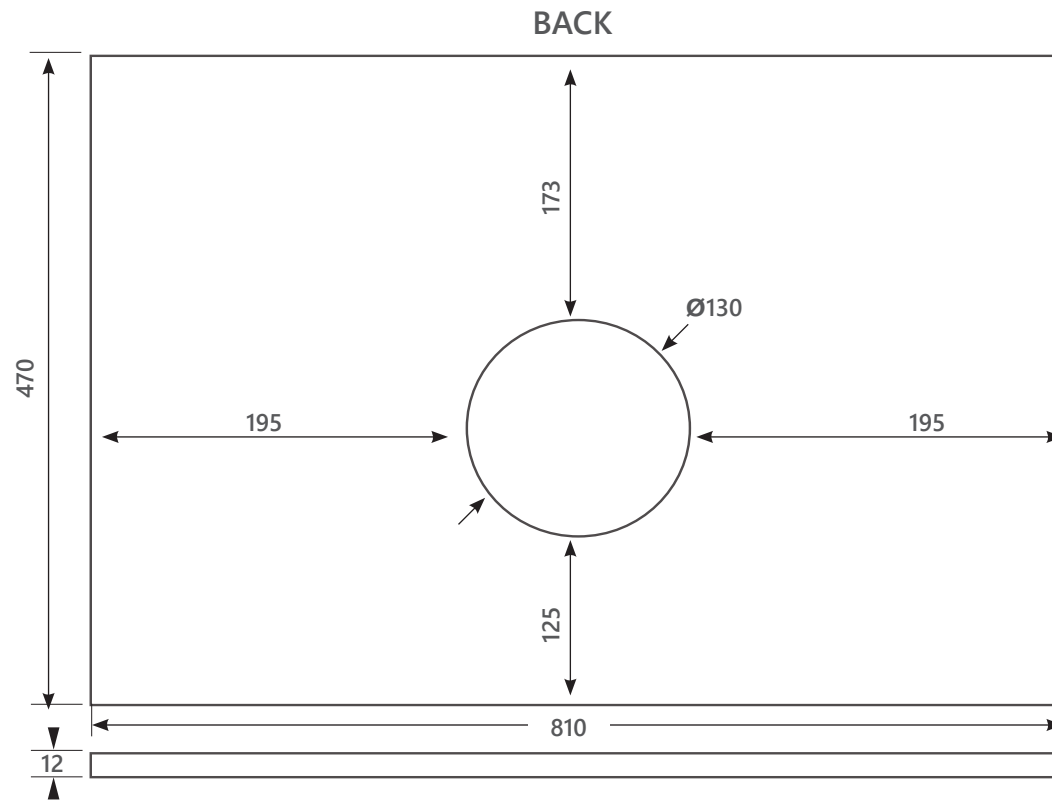

DIMENSIONAL DRAWING

Range: Counter-top slabs

Product Code: SL.770.500

Description: 12mm 500 solid surface top

All measurements are in mm

ARMERA®

info@armera.co.uk
www.armera.co.uk

DIMENSIONAL DRAWING

Range: Counter-top slabs

Product Code: SL.770.600

Description: 12mm 600 solid surface top

All measurements are in mm

ARMERA®

info@armera.co.uk
www.armera.co.uk

DIMENSIONAL DRAWING

Range: Counter-top slabs

Product Code: SL.770.800

Description: 12mm 800 solid surface top

All measurements are in mm

ARMERA[®]

info@armera.co.uk
www.armera.co.uk

DIMENSIONAL DRAWING

Range: Counter-top slabs

Product Code: SL.770.1200

Description: 12mm 1200 solid surface top

All measurements are in mm

ARMERA®

info@armera.co.uk
www.armera.co.uk