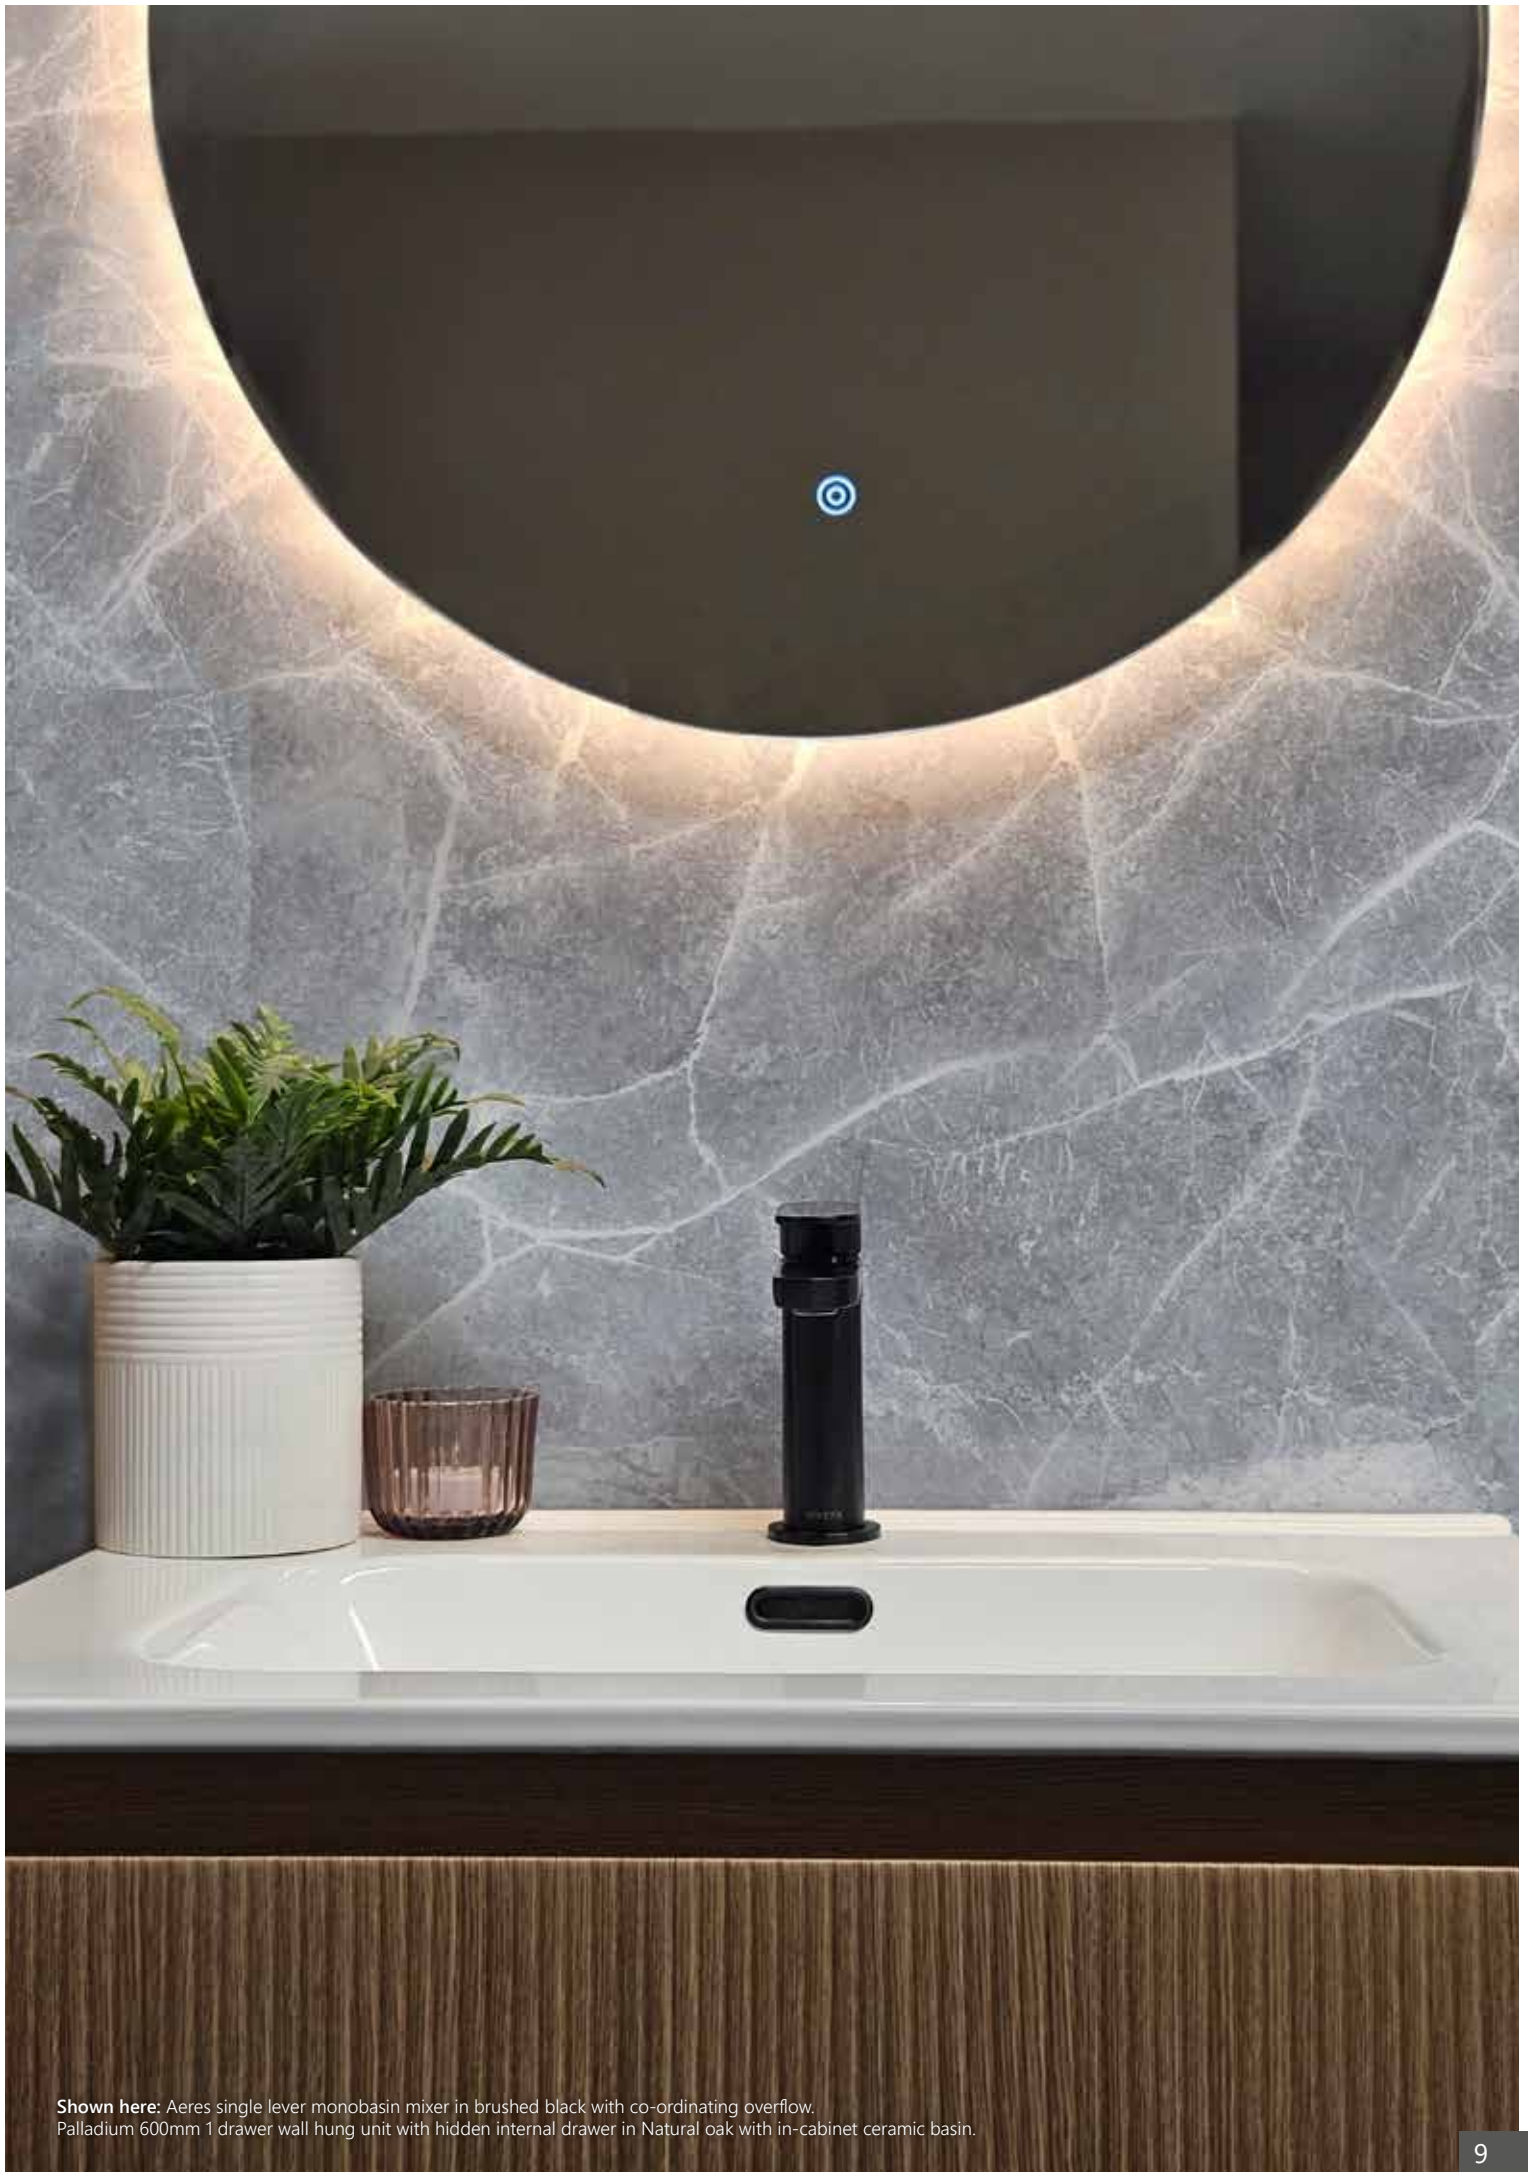

Shown here: Aeres single lever monobasin mixer in brushed black with co-ordinating overflow.
Palladium 600mm 1 drawer wall hung unit with hidden internal drawer in Natural oak with in-cabinet ceramic basin.