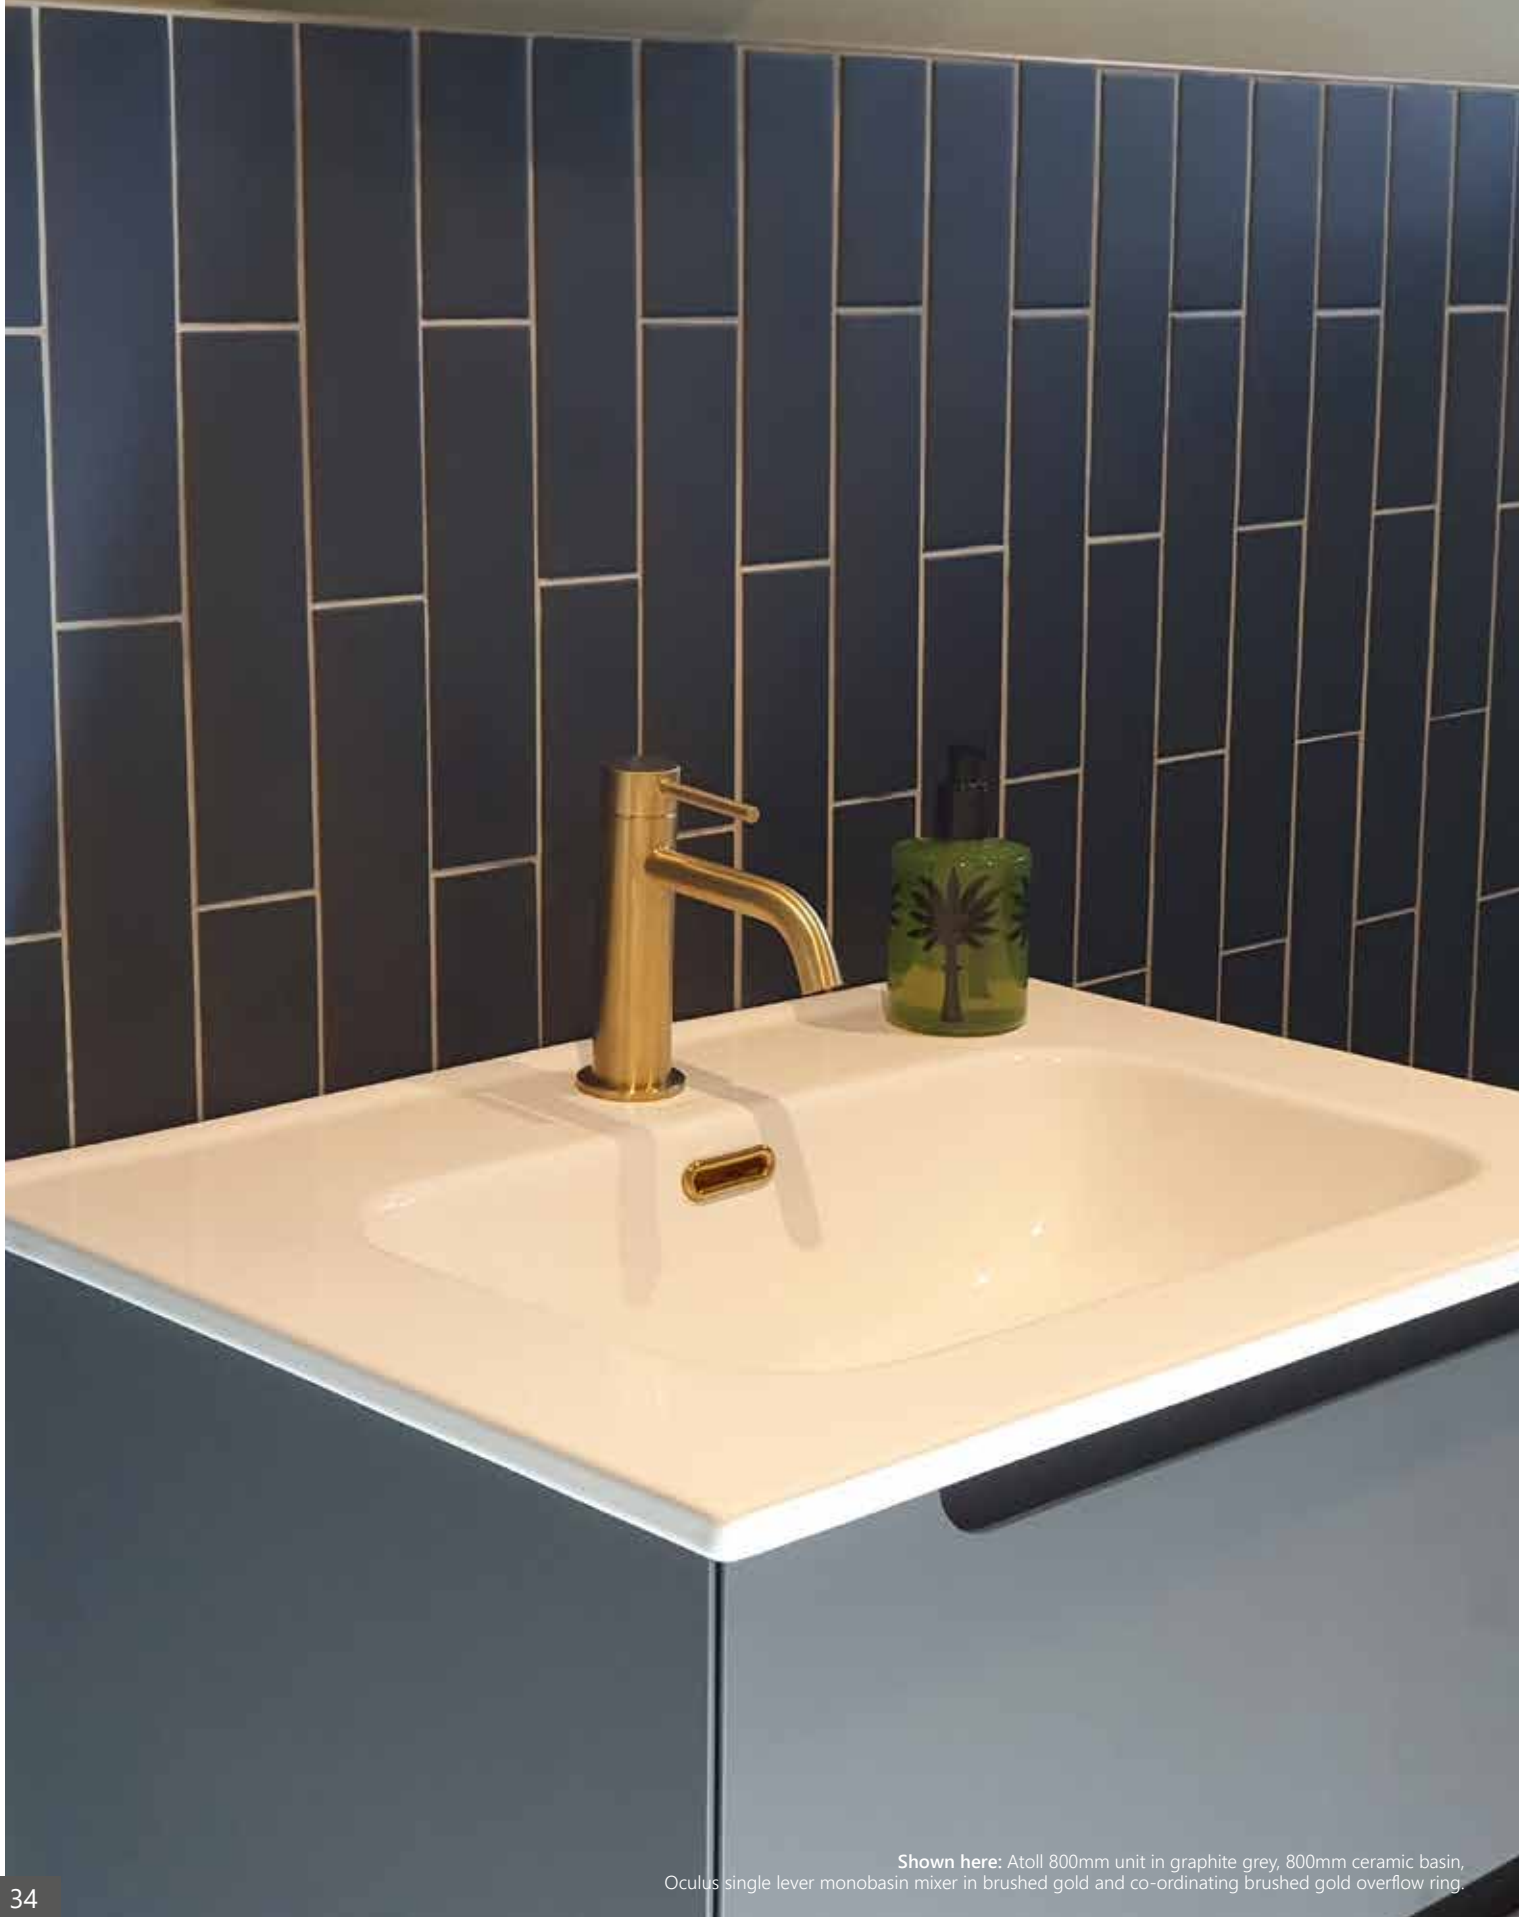

Ceramic basins & slabs

Shown here: Atoll 800mm unit in graphite grey, 800mm ceramic basin, Oculus single lever monobasin mixer in brushed gold and co-ordinating brushed gold overflow ring.