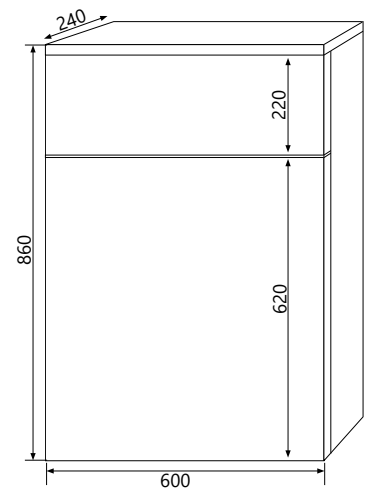

OP.630.600
Opa 600mm floor standing unit

OP.620.800
Opa 800mm wall hung unit

OP.650.1500
Opa 1500mm wall hung cabinet

OP.690.600
Opa WC Unit cabinet

Lagoon WC dimensional drawings

LG.711 - Lagoon Close coupled WC with cistern fittings and seat