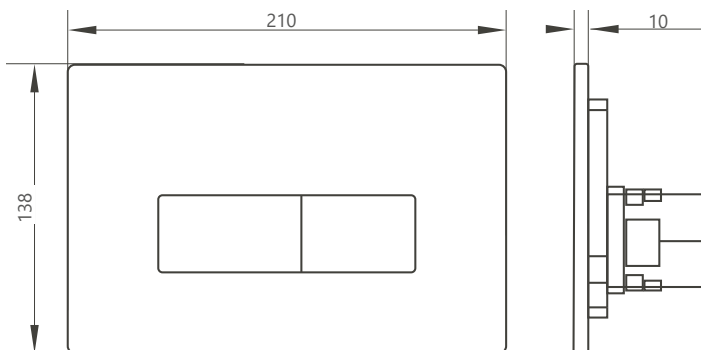

*when fitting AN.712 or LG.712 back to wall WCs

Flush plate dimensional drawings

FL.750.66
 Halo flush plate for use with CI.732

FL.880.55
 Modus flush plate for use with CI.732

FL.870.55
 Mood flush plate for use with CI.734 & CI.735