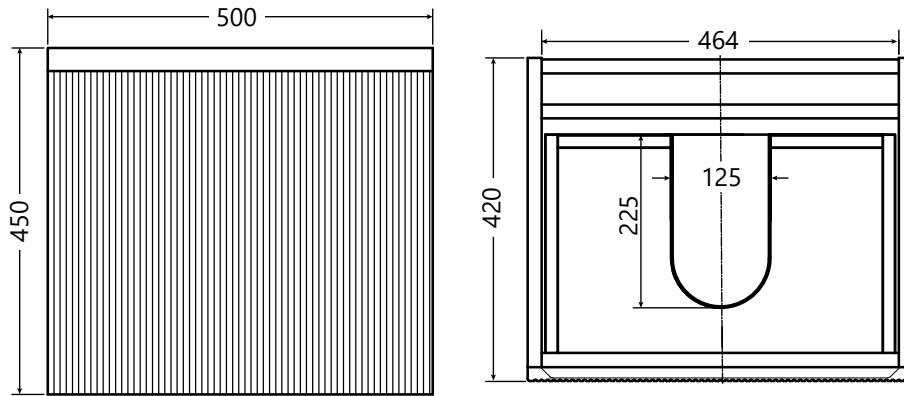

Palladium furniture dimensional drawings

PA.611.500

Palladium 500mm wall hung unit with 1 outer drawer and 1 internal drawer