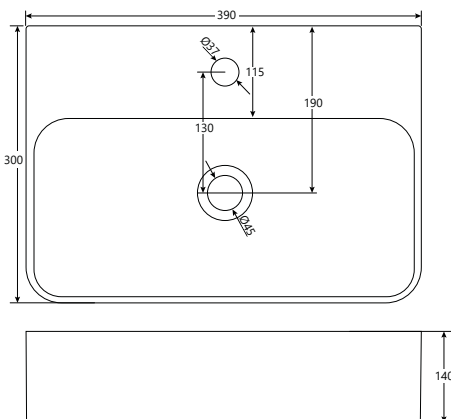

Reef basins

RF.725.390