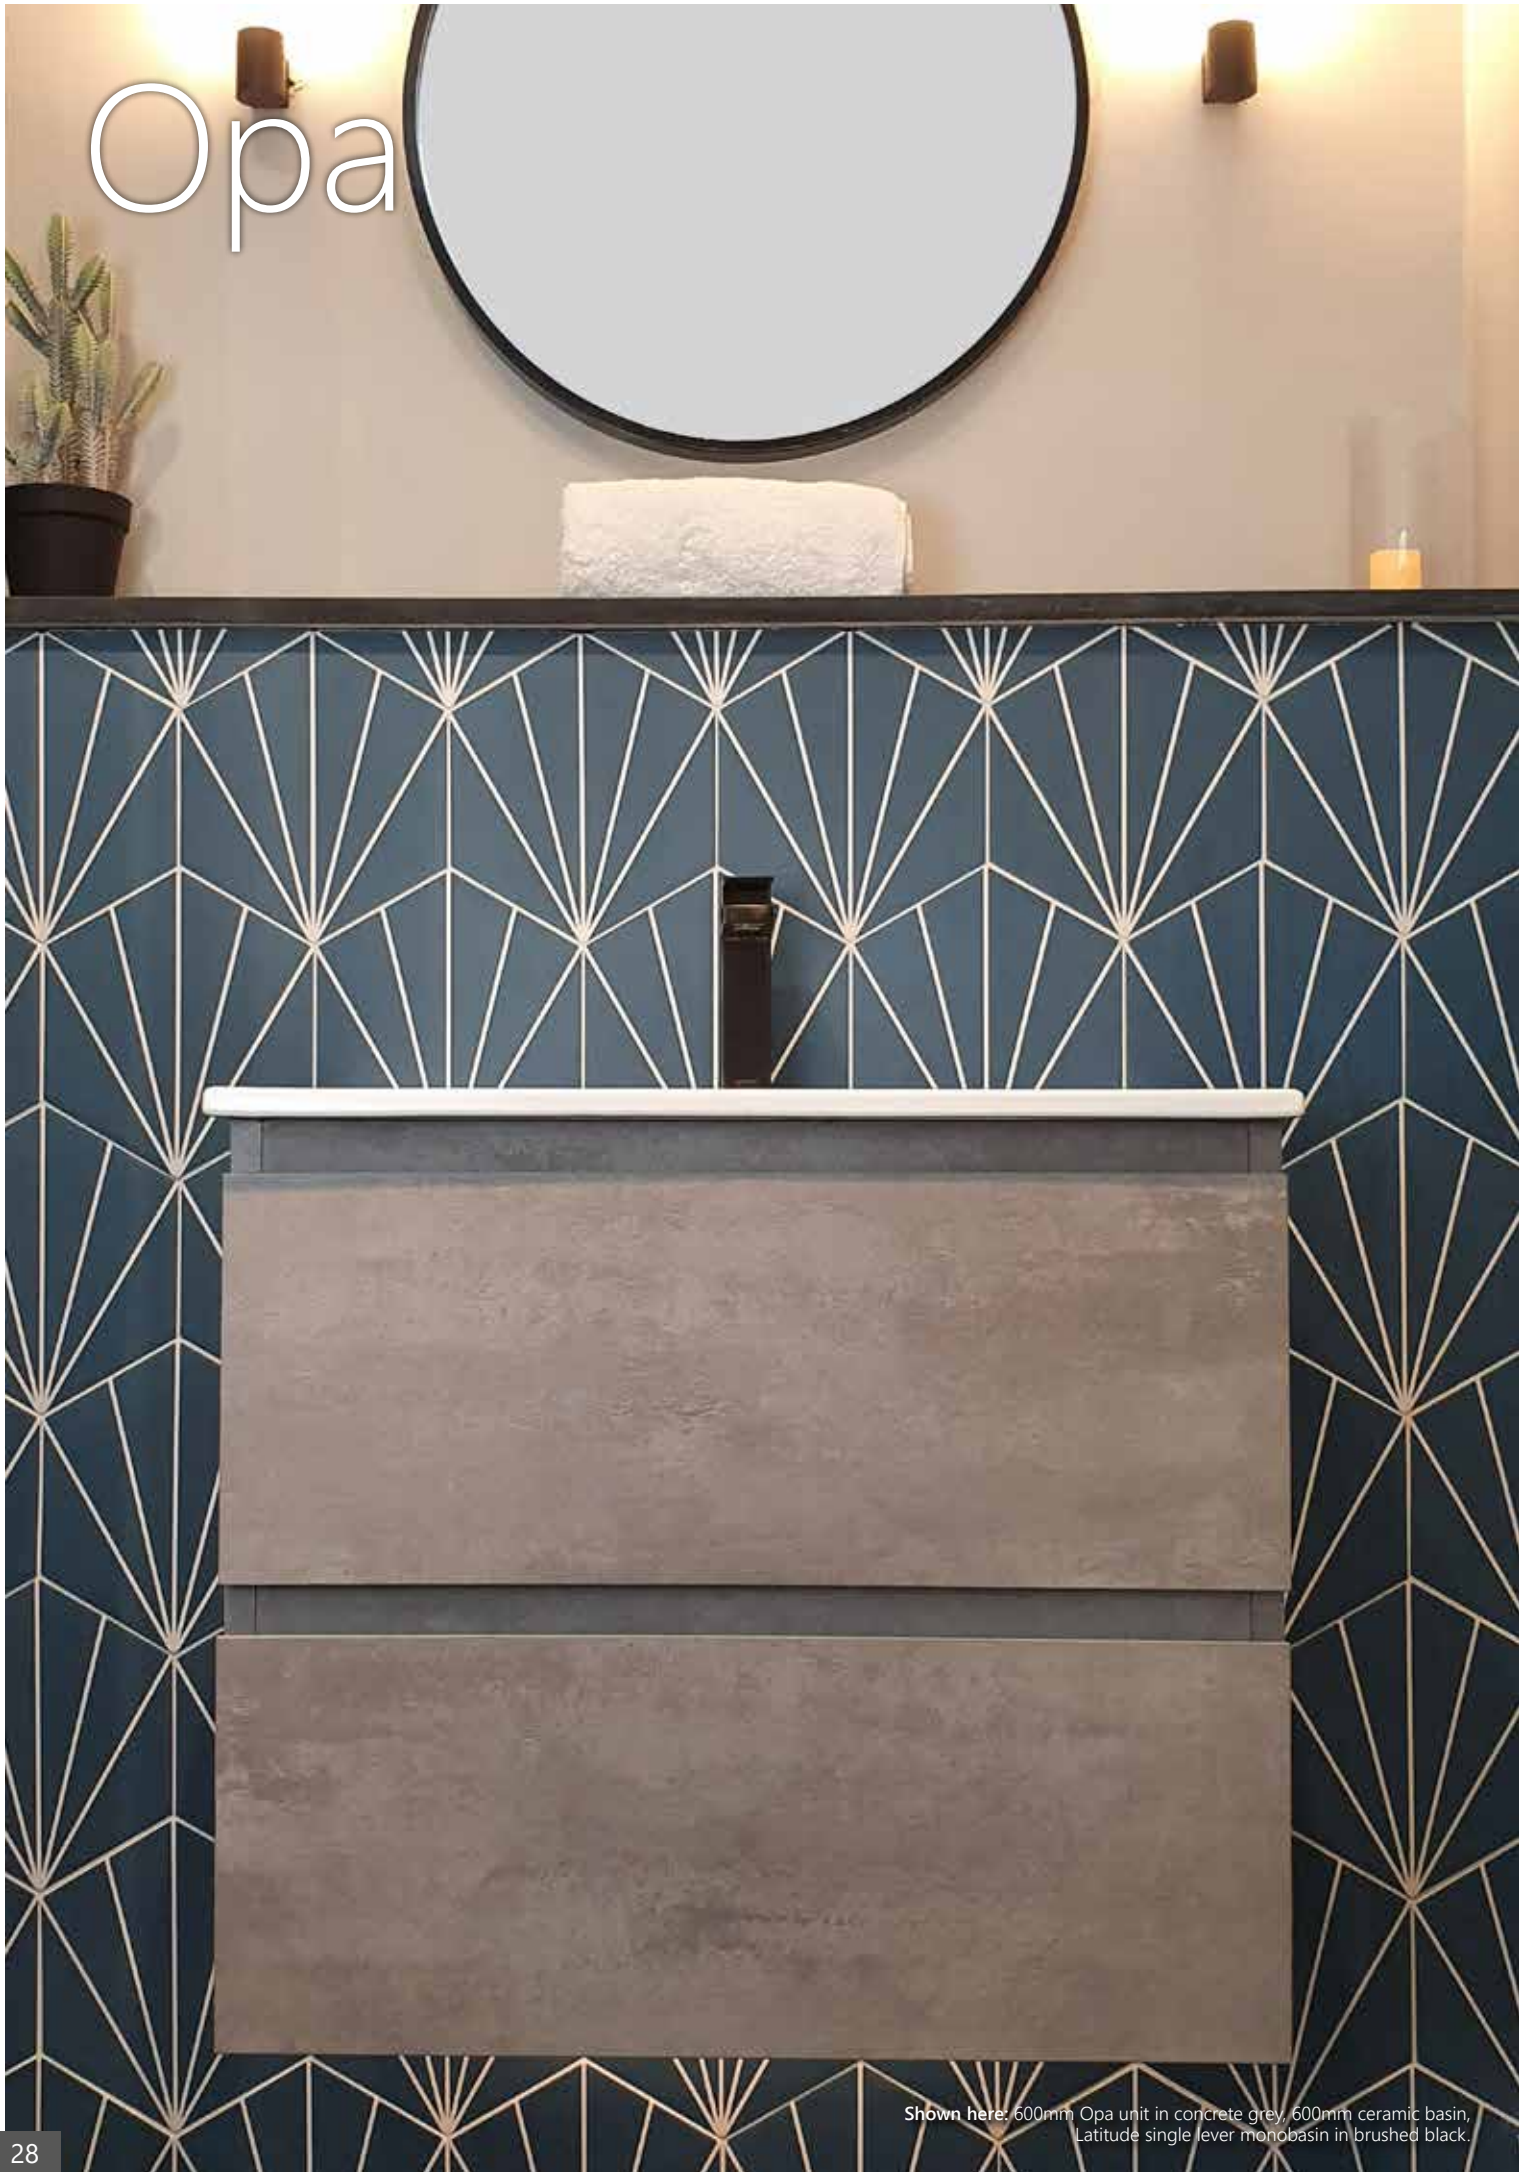

Opa

Shown here: 600mm Opa unit in concrete grey, 600mm ceramic basin, Latitude single lever monobasin in brushed black.