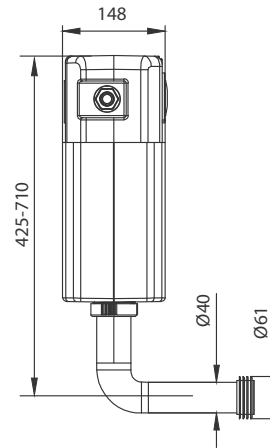

*when fitting AN.712 or LG.712 back to wall WCs

Flush plate dimensional drawings

FL.750.66
 Halo flush plate for use with CI.732

FL.880.55
 Modus flush plate for use with CI.732

FL.870.55
 Mood flush plate for use with CI.734 & CI.735