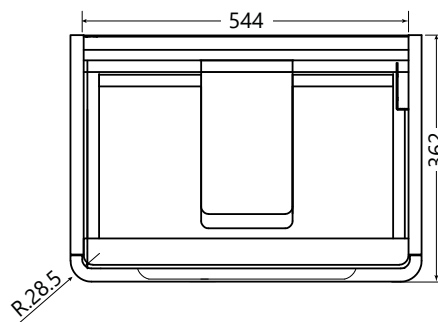

Reef furniture & basin dimensional drawings

RF.620.500
Reef 500mm 2 drawer wall hung unit

RF.620.600
Reef 600mm 2 drawer wall hung unit

RF.650.1200
Reef 1200mm 1 door wall hung unit

RF.640.380
380mm 1 door wall hung unit