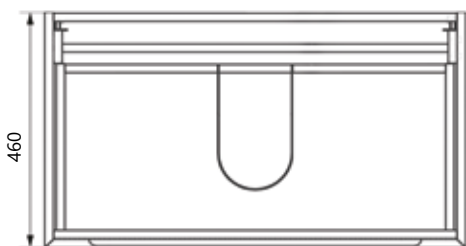

OP.620.800
Opa 800mm wall hung unit