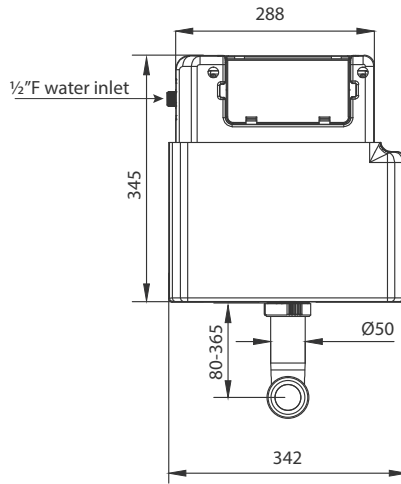

*when fitting AN.712 or LG.712 back to wall WCs

Flush plate dimensional drawings

FL.750.66
 Halo flush plate for use with CI.732

FL.880.55
 Modus flush plate for use with CI.732

FL.870.55
 Mood flush plate for use with CI.734 & CI.735