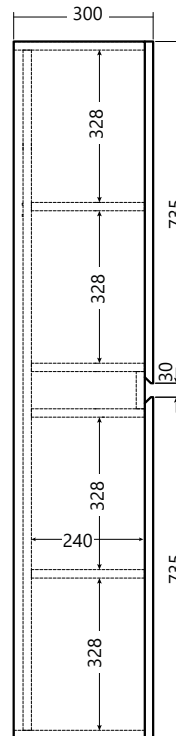

OP.650.1500
Opa 1500mm wall hung cabinet