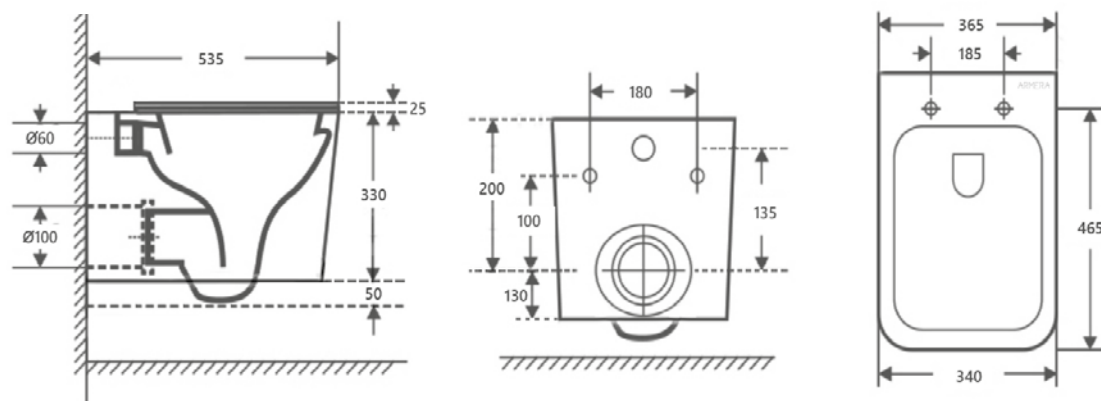

Anthem WC dimensional drawings

AN.711 - Anthem Close coupled WC with cistern fittings and seat

AN.712 - Anthem Back to wall WC with seat

AN.713 - Anthem Wall Hung WC with seat

Concealed cistern dimensional drawings