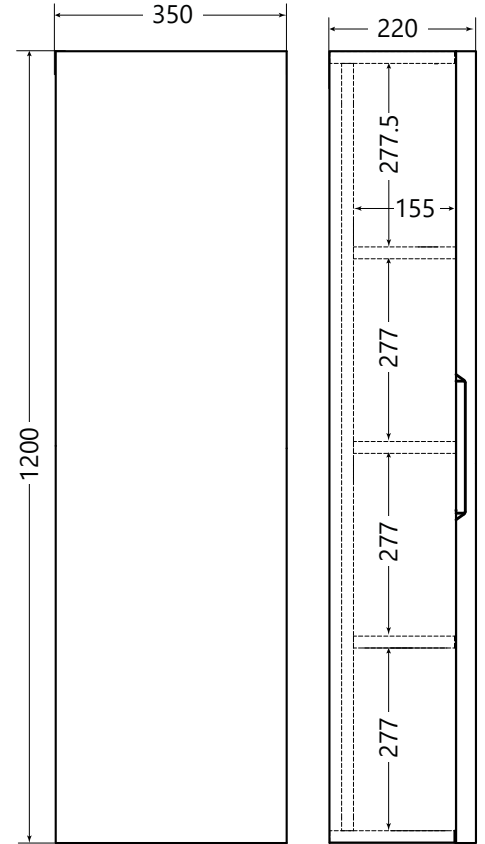

Reef furniture & basin dimensional drawings

RF.620.500
Reef 500mm 2 drawer wall hung unit

RF.620.600
Reef 600mm 2 drawer wall hung unit

RF.650.1200
Reef 1200mm 1 door wall hung unit

RF.640.380
380mm 1 door wall hung unit