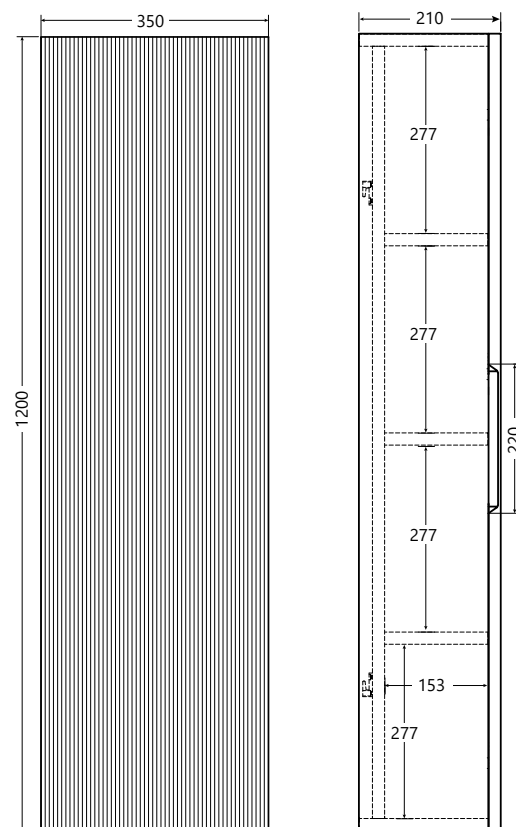

PA.650.1200

Palladium 1200mm 1 door wall hung unit