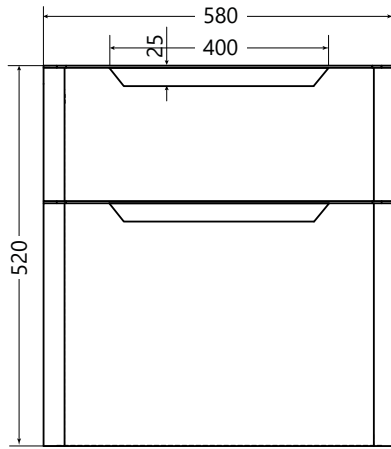

Reef furniture & basin dimensional drawings

RF.620.500
Reef 500mm 2 drawer wall hung unit

RF.620.600
Reef 600mm 2 drawer wall hung unit

RF.650.1200
Reef 1200mm 1 door wall hung unit

RF.640.380
380mm 1 door wall hung unit