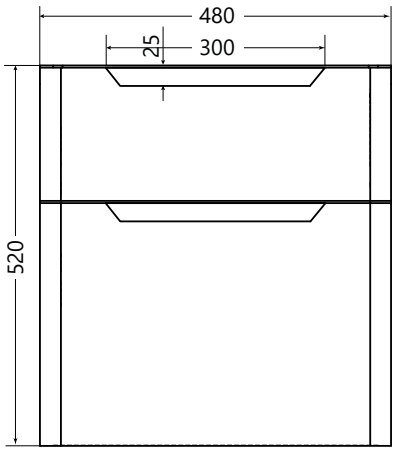

Reef furniture & basin dimensional drawings

RF.620.500
Reef 500mm 2 drawer wall hung unit

RF.620.600
Reef 600mm 2 drawer wall hung unit

RF.650.1200
Reef 1200mm 1 door wall hung unit

RF.640.380
380mm 1 door wall hung unit