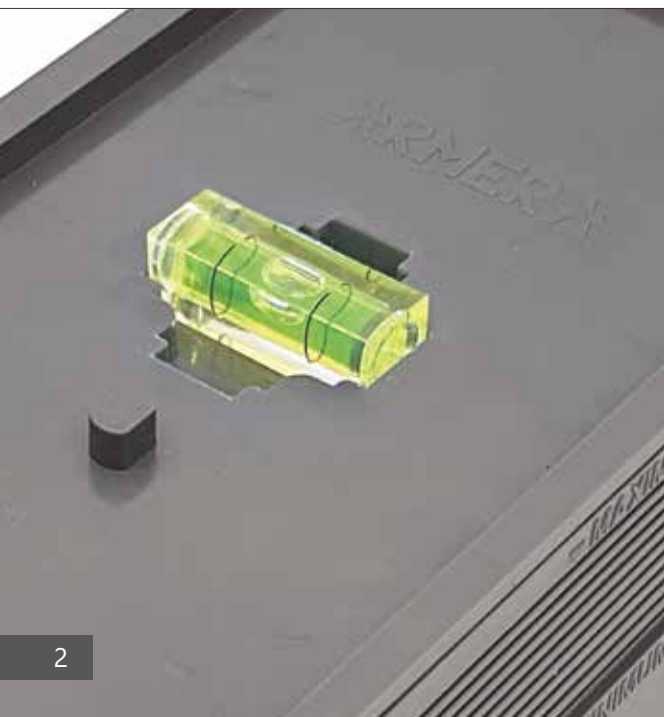

Our products conform to the Water Supply (Water Fittings) Regulations 1999 UK Regulation 4, and are designed and manufactured with sustainability in mind, incorporating water saving and flow regulated technology. All of our products are quality guaranteed.

	Ceramic toilets and basins
	All brassware, including taps, thermostatics, showering, accessories and bath wastes
	Furniture
	Concealed cisterns, mirrors*, flushing mechanisms and WC seats

2 years guarantee for parts & labour, extended as above for parts only when registered on armera.co.uk

*2 years on electrical components.

We offer special finishes coordinated across the entire range. Special finish options include the sleek brushed black, an elegant brushed gold and the smart brushed stainless steel. Customers can match their brassware in their chosen finish to accessories, flush plates, toilet hinge cover caps, basin wastes and overflows. We have an array of colour and finish options for our furniture, ranging from our opulent Walnut Noir to the contemporary Claypit Green.

Our products are also designed to operate well on all plumbing systems. The symbol indicates the product can be used on ANY system, therefore making product selection easy whilst guaranteeing user satisfaction. Only in a few instances do we recommend items are used