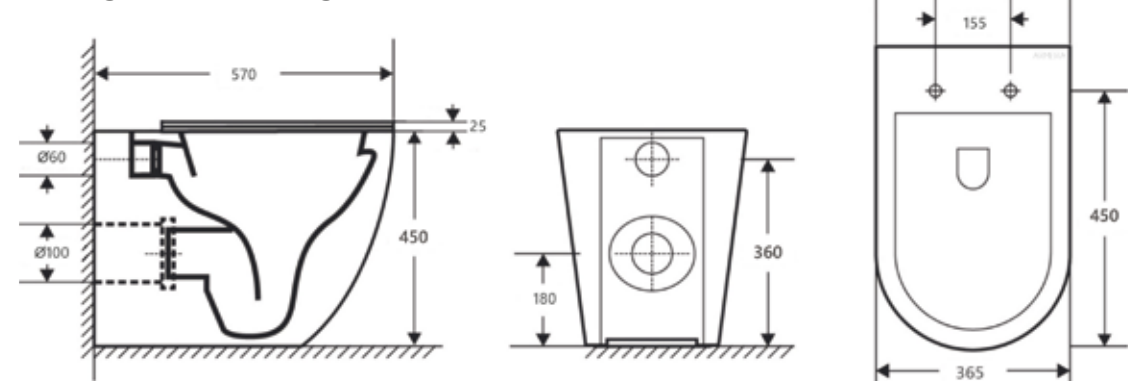

LG.812 - Lagoon Comfort height back to wall WC with seat