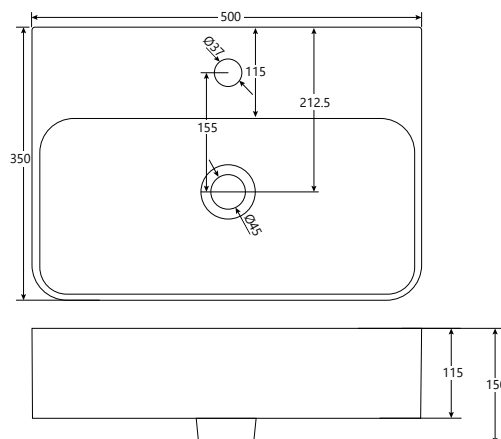

RF.725.500 & RF.826.500 (no tap hole)