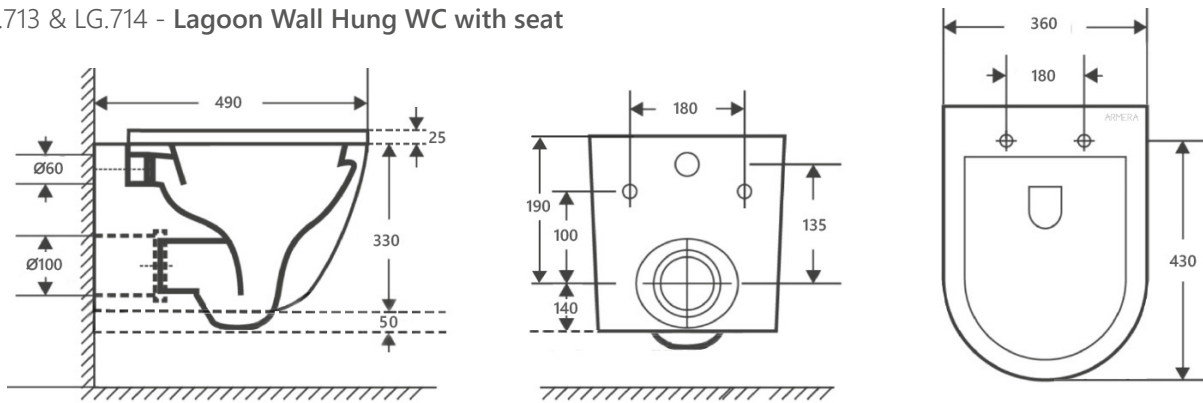

Anthem WC dimensional drawings

AN.711 - Anthem Close coupled WC with cistern fittings and seat

AN.712 - Anthem Back to wall WC with seat

AN.713 - Anthem Wall Hung WC with seat

Concealed cistern dimensional drawings