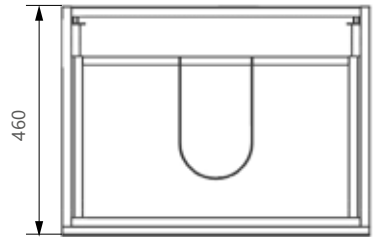

OP.630.600
Opa 600mm floor standing unit