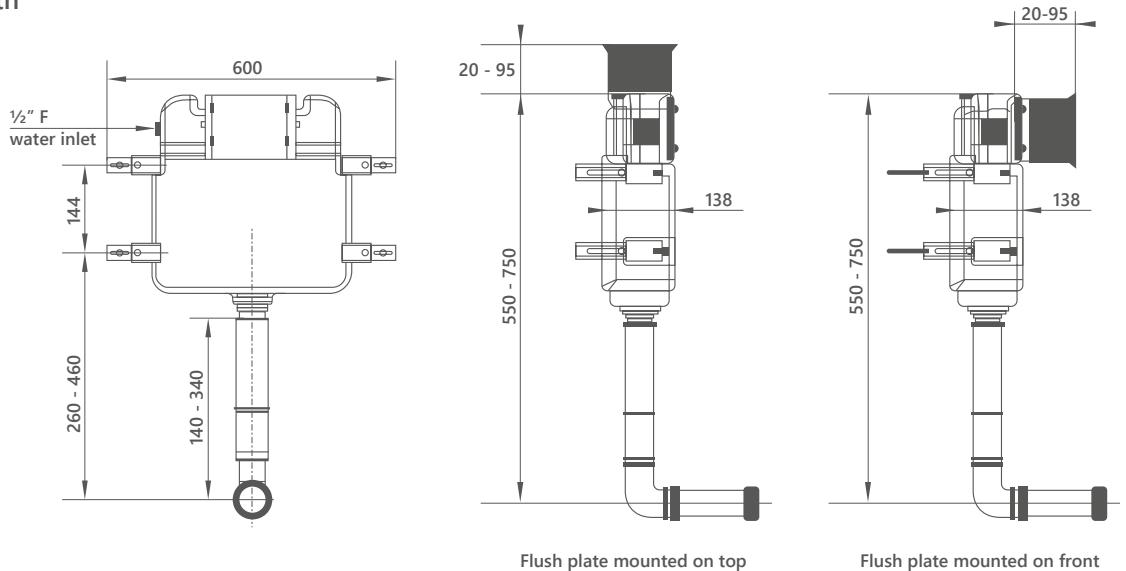

Concealed cistern dimensional drawings

CI.732

Slimline concealed cistern with frame

Adjustable height
from 1168 - 1368mm

* NB If outlet pipe runs directly into the wall a minimum depth of 110mm can be achieved by attaching mounting brackets directly to the frame. Please see product instructions for installation detail.

CI.734

Short concealed cistern with frame

Adjustable height
from 820 - 1020mm

CI.735

In-wall concealed cistern with adjustable pipe length

*when fitting AN.712 or LG.712 back to wall WCs