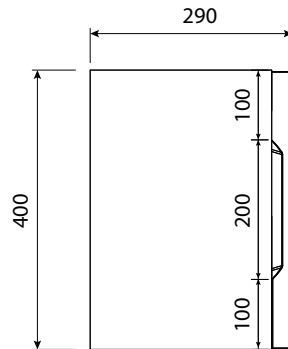

Reef furniture & basin dimensional drawings

RF.620.500
Reef 500mm 2 drawer wall hung unit

RF.620.600
Reef 600mm 2 drawer wall hung unit

RF.650.1200
Reef 1200mm 1 door wall hung unit

RF.640.380
380mm 1 door wall hung unit