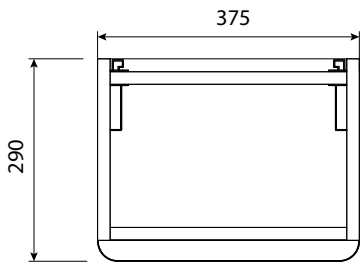

Reef furniture & basin dimensional drawings

RF.620.500
Reef 500mm 2 drawer wall hung unit

RF.620.600
Reef 600mm 2 drawer wall hung unit

RF.650.1200
Reef 1200mm 1 door wall hung unit

RF.640.380
380mm 1 door wall hung unit