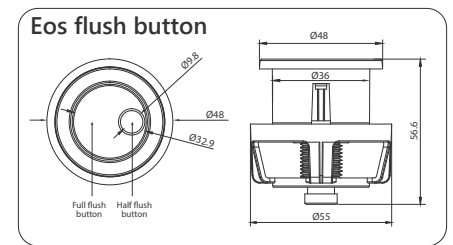

CI.736
Concealed cistern for WC furniture unit

*when fitting AN.712 or LG.712 back to wall WCs

Flush plate dimensional drawings

FL.750.66
Halo flush plate for use with CI.732

FL.880.55
Modus flush plate for use with CI.732

FL.870.55
Mood flush plate for use with CI.734 & CI.735

ARMERA operate with continuous product development and improvement programmes. Product specifications may therefore change from representations contained in this catalogue. All colour and surface finishes shown are as accurate as possible but due to the nature of finishing processes, items may show variances. E&OE