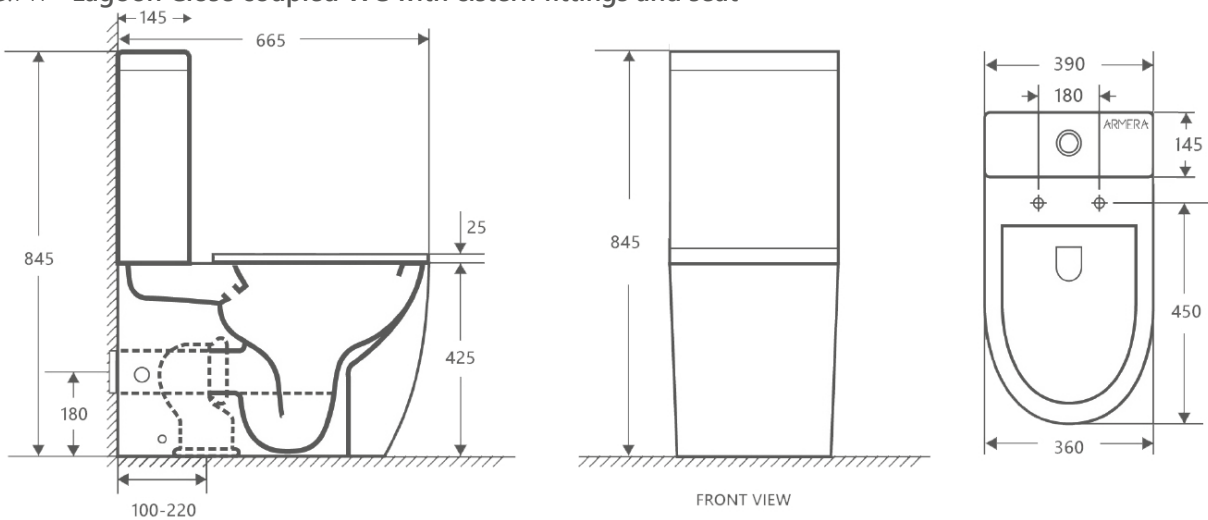

OP.630.600
Opa 600mm floor standing unit

OP.620.800
Opa 800mm wall hung unit

OP.650.1500
Opa 1500mm wall hung cabinet

OP.690.600
Opa WC Unit cabinet

Lagoon WC dimensional drawings

LG.711 - Lagoon Close coupled WC with cistern fittings and seat