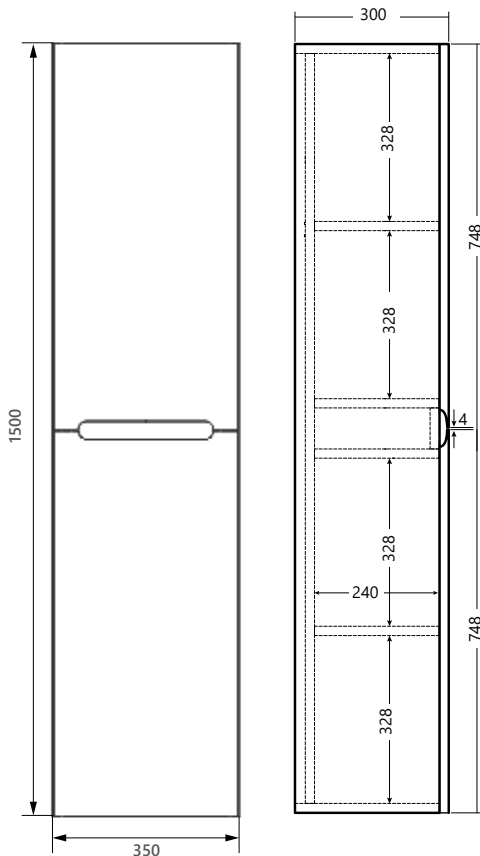

AT.650.1500

Atoll 1500mm wall hung cabinet