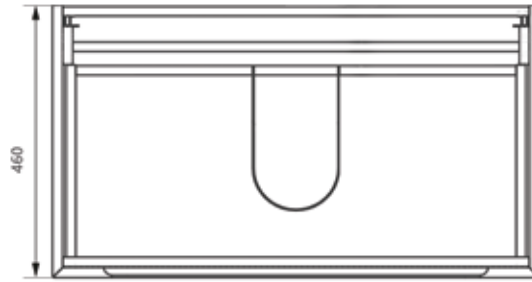

£370

can be mounted in portrait or landscape orientation

Atoll furniture dimensional drawings

AT.620.600

Atoll 600mm wall hung unit

AT.620.800

Atoll 800mm wall hung unit

AT.650.1500