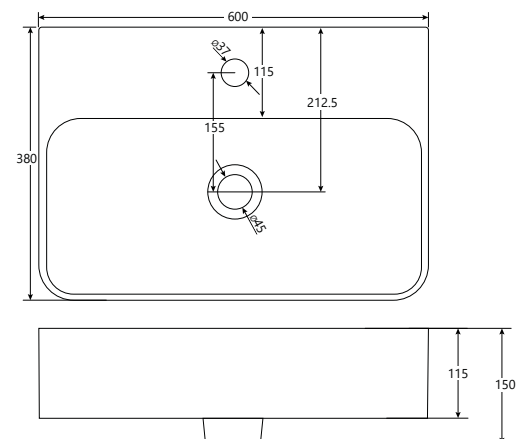

Reef basins

RF.725.390

RF.725.500 & RF.826.500 (no tap hole)

RF.725.600 & RF.826.600 (no tap hole)

Opa furniture dimensional drawings

OP.640.400
Opa 400mm wall hung unit

OP.620.500
Opa 500mm wall hung unit

OP.620.600
Opa 600mm wall hung unit