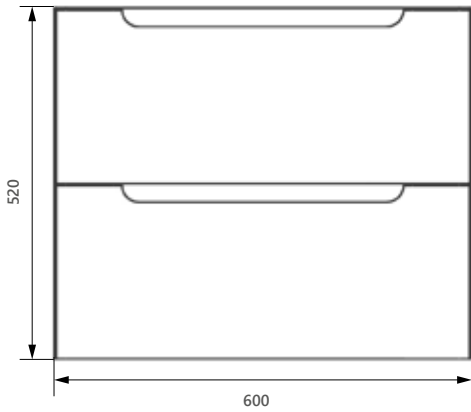

£370

can be mounted in portrait or landscape orientation

Atoll furniture dimensional drawings

AT.620.600

Atoll 600mm wall hung unit

AT.620.800

Atoll 800mm wall hung unit

AT.650.1500