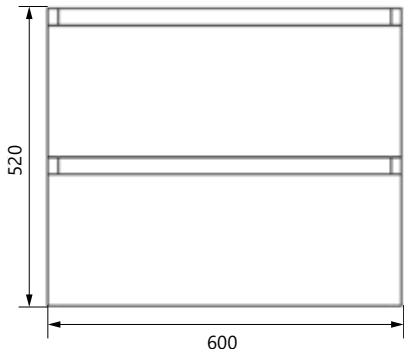

Reef basins

RF.725.390

RF.725.500 & RF.826.500 (no tap hole)

RF.725.600 & RF.826.600 (no tap hole)

Opa furniture dimensional drawings

OP.640.400
Opa 400mm wall hung unit

OP.620.500
Opa 500mm wall hung unit

OP.620.600
Opa 600mm wall hung unit