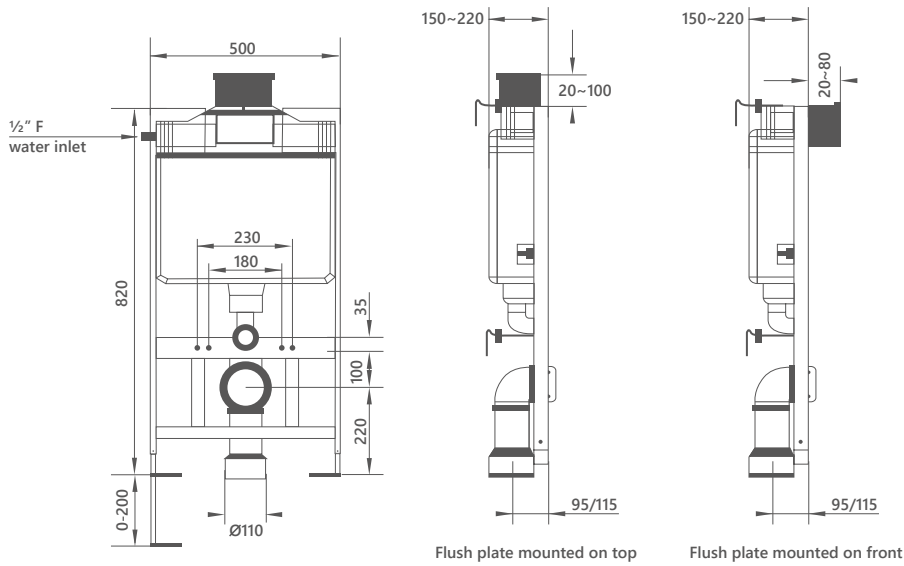

Short concealed cistern with frame

Adjustable height
from 820 - 1020mm