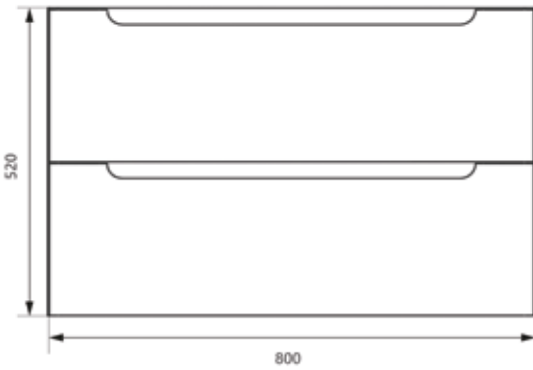

£370

can be mounted in portrait or landscape orientation

Atoll furniture dimensional drawings

AT.620.600

Atoll 600mm wall hung unit

AT.620.800

Atoll 800mm wall hung unit

AT.650.1500