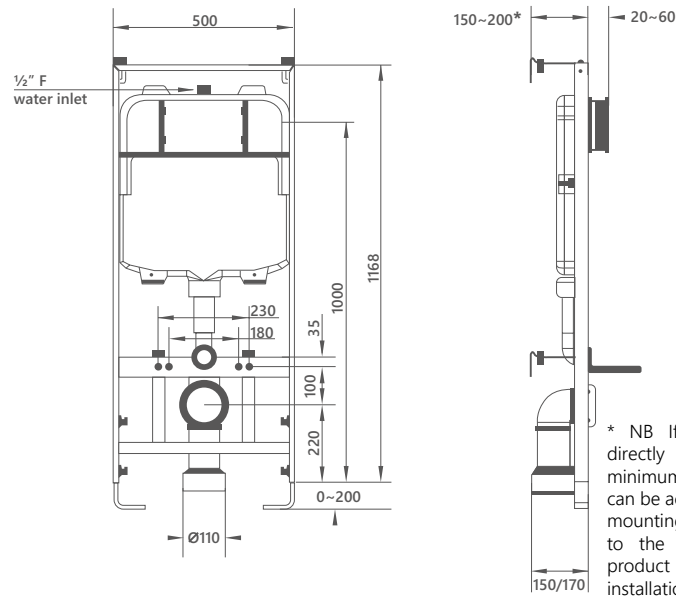

Concealed cistern dimensional drawings

CI.732

Slimline concealed cistern with frame

Adjustable height
from 1168 - 1368mm