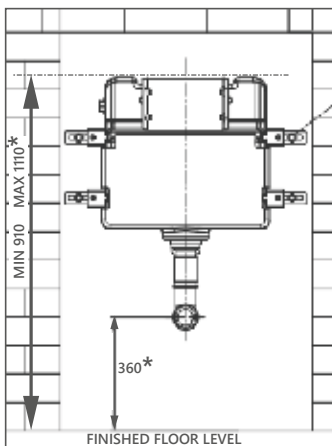

In-wall concealed cistern with adjustable pipe length

*when fitting AN.712 or LG.712 back to wall WCs