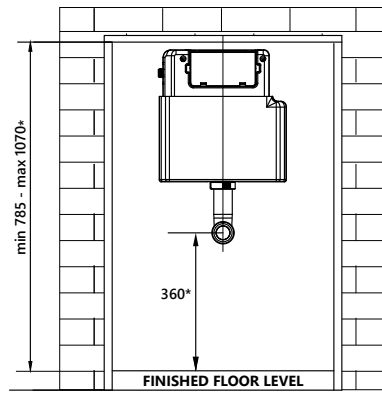

CI.736
Concealed cistern for WC furniture unit

*when fitting AN.712 or LG.712 back to wall WCs