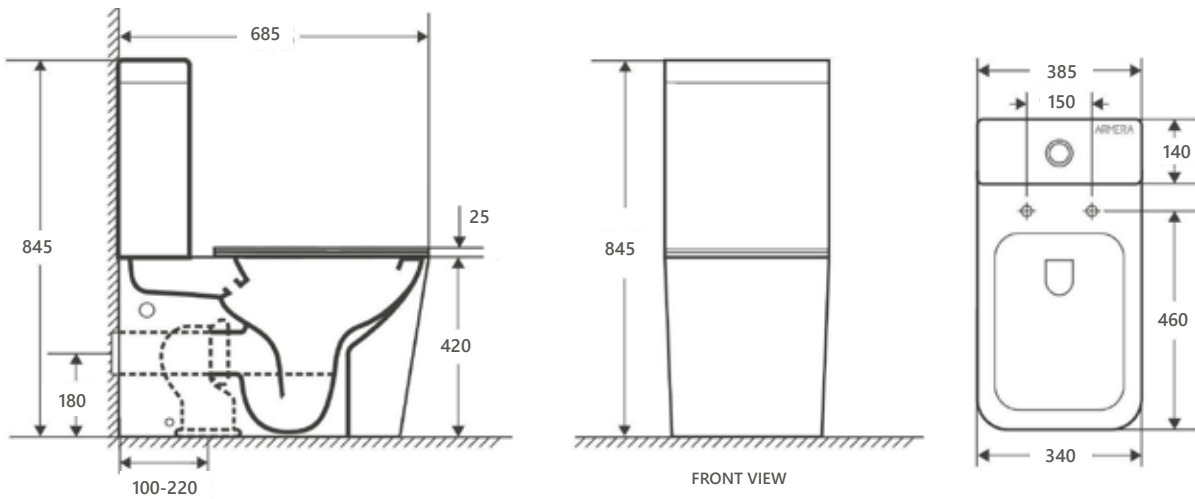

Anthem WC dimensional drawings

AN.711 - Anthem Close coupled WC with cistern fittings and seat

AN.712 - Anthem Back to wall WC with seat

AN.713 - Anthem Wall Hung WC with seat

Concealed cistern dimensional drawings