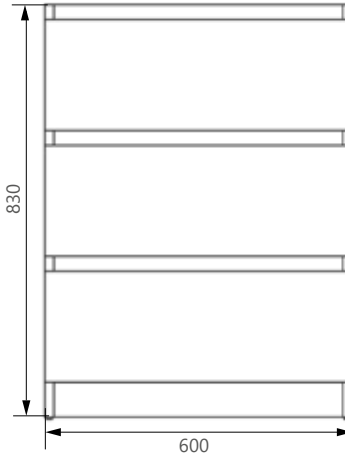

OP.630.600
Opa 600mm floor standing unit