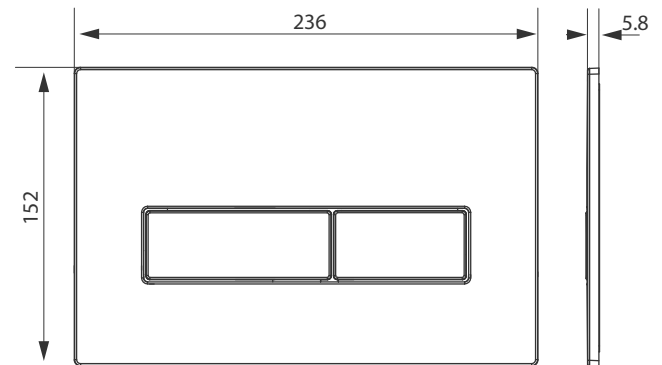

*when fitting AN.712 or LG.712 back to wall WCs

Flush plate dimensional drawings

FL.750.66
 Halo flush plate for use with CI.732

FL.880.55
 Modus flush plate for use with CI.732

FL.870.55
 Mood flush plate for use with CI.734 & CI.735