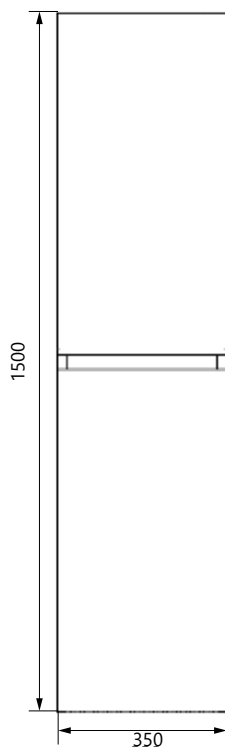

OP.650.1500
Opa 1500mm wall hung cabinet