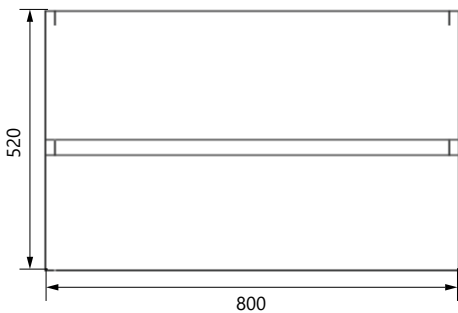

OP.620.800
Opa 800mm wall hung unit