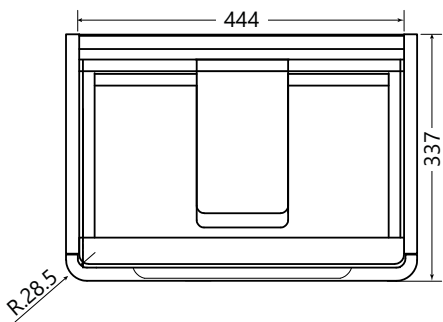

Reef furniture & basin dimensional drawings

RF.620.500
Reef 500mm 2 drawer wall hung unit

RF.620.600
Reef 600mm 2 drawer wall hung unit

RF.650.1200
Reef 1200mm 1 door wall hung unit

RF.640.380
380mm 1 door wall hung unit