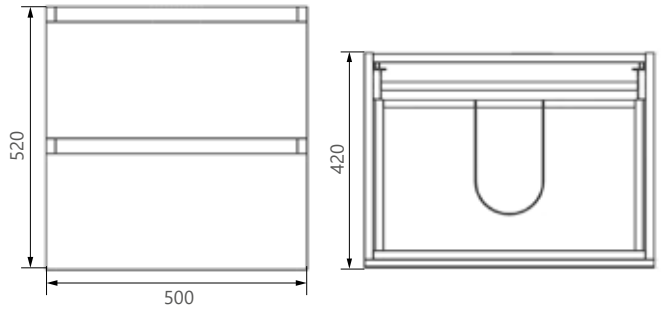

Reef basins

RF.725.390

RF.725.500 & RF.826.500 (no tap hole)

RF.725.600 & RF.826.600 (no tap hole)

Opa furniture dimensional drawings

OP.640.400
Opa 400mm wall hung unit

OP.620.500
Opa 500mm wall hung unit

OP.620.600
Opa 600mm wall hung unit