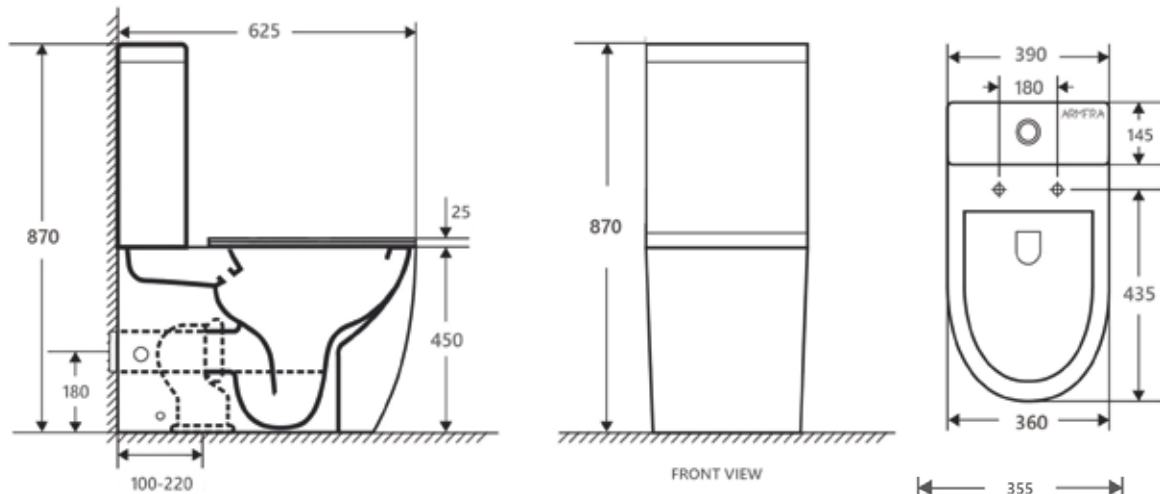

LG.811 - Lagoon Comfort height close coupled WC with cistern fittings and seat