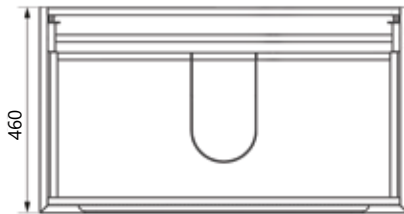

Reef basins

RF.725.390

RF.725.500 & RF.826.500 (no tap hole)

RF.725.600 & RF.826.600 (no tap hole)

Opa furniture dimensional drawings

OP.640.400
Opa 400mm wall hung unit

OP.620.500
Opa 500mm wall hung unit

OP.620.600
Opa 600mm wall hung unit