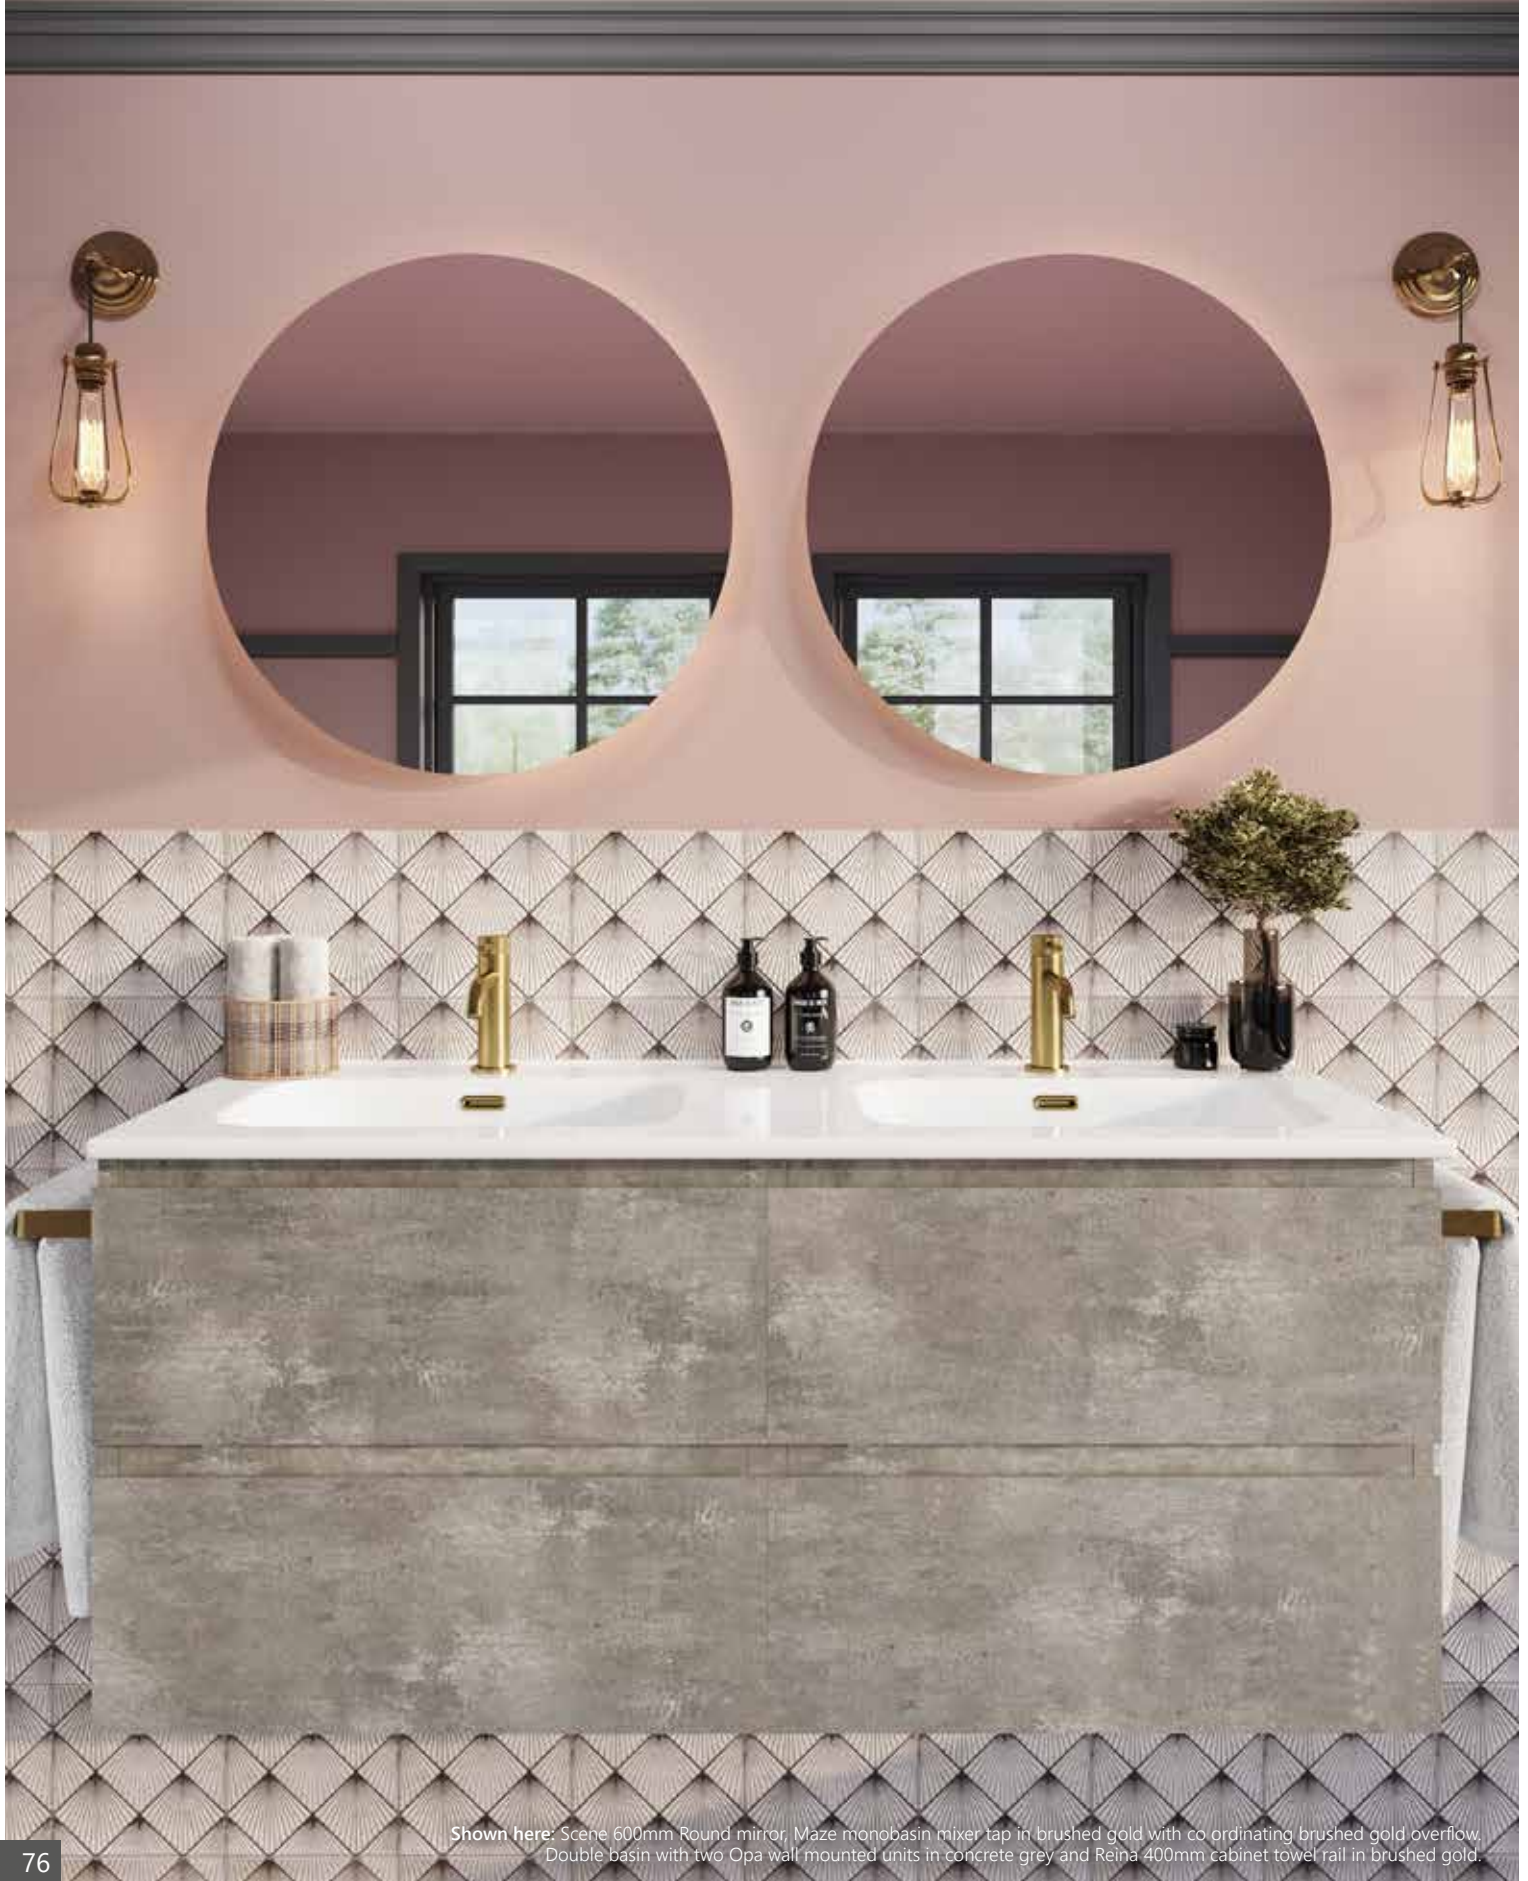

Scene

Shown here: Scene 600mm Round mirror, Maze monobasin mixer tap in brushed gold with coordinating brushed gold overflow. Double basin with two Opa wall mounted units in concrete grey and Reina 400mm cabinet towel rail in brushed gold.