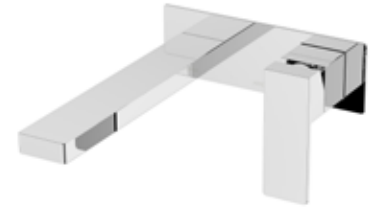

Wall mounted basin mixer LP

LA.113.4 - chrome	£412
LA.113.5 - brushed black	£577
LA.113.6 - brushed gold	£577

Wall mounted basin mixers do not include wastes