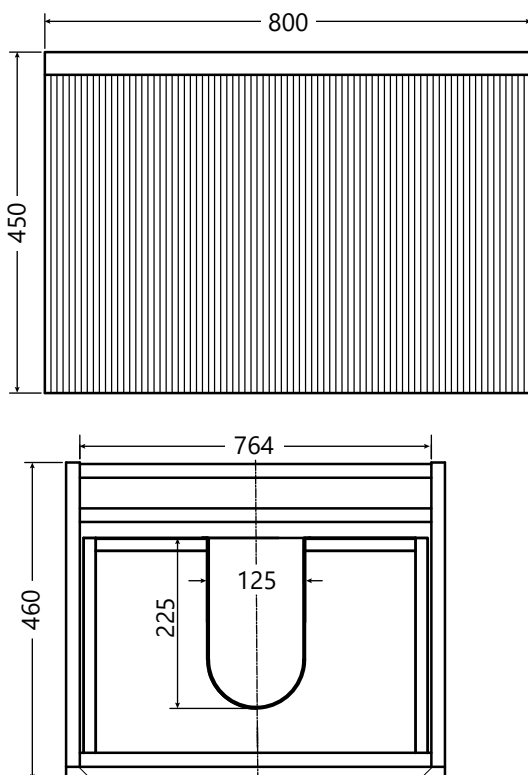

PA.611.800

Palladium 800mm wall hung unit with 1 outer drawer and 1 internal drawer