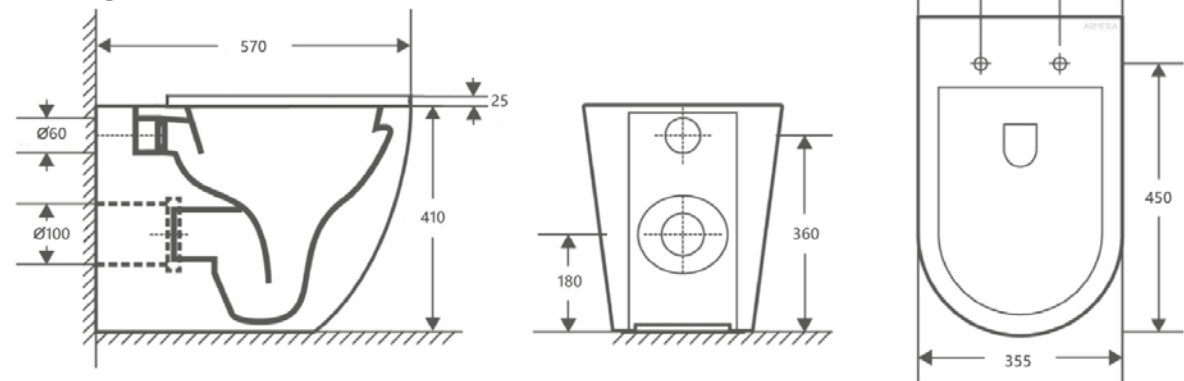

LG.712 - Lagoon Back to wall WC with seat