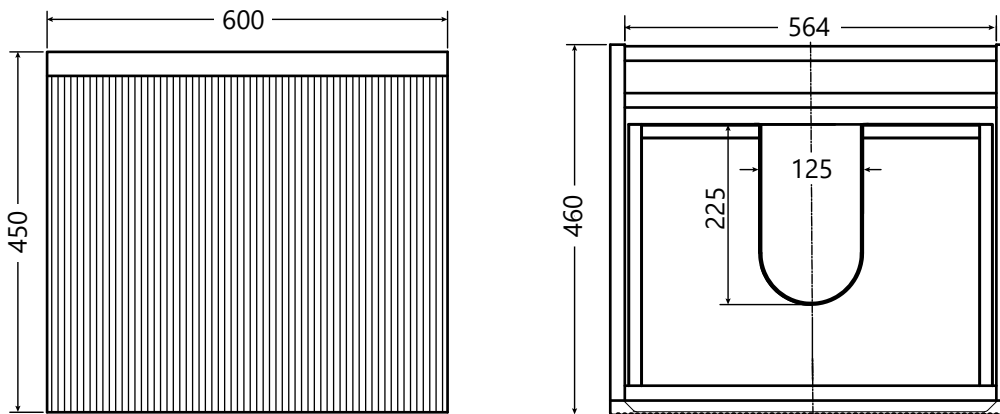

PA.611.600

Palladium 600mm wall hung unit with 1 outer drawer and 1 internal drawer