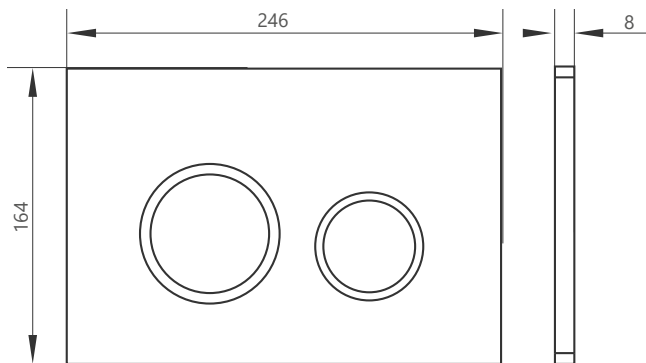

Flush plate dimensional drawings

FL.750.66
Halo flush plate for use with CI.732