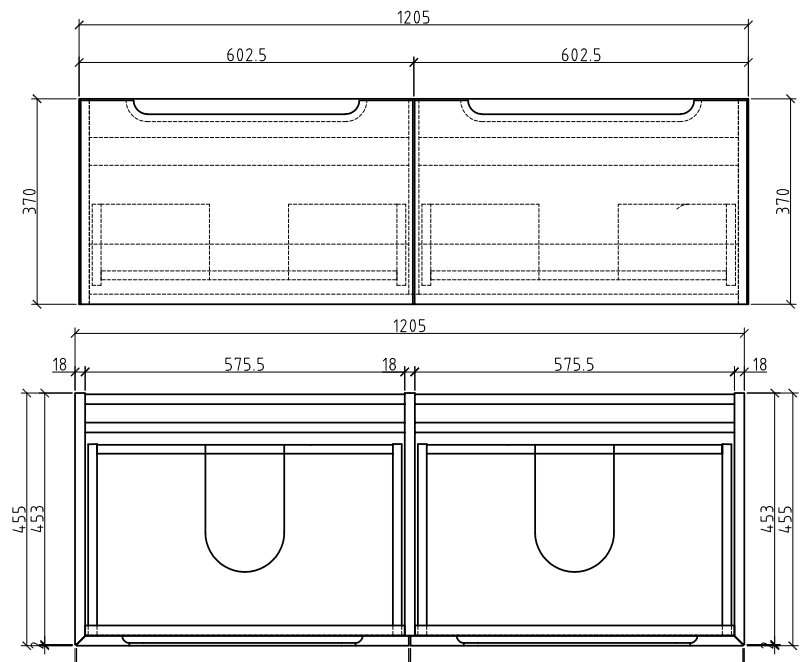

AT.619.1200

Atoll 1200mm 2 drawer wall hung unit