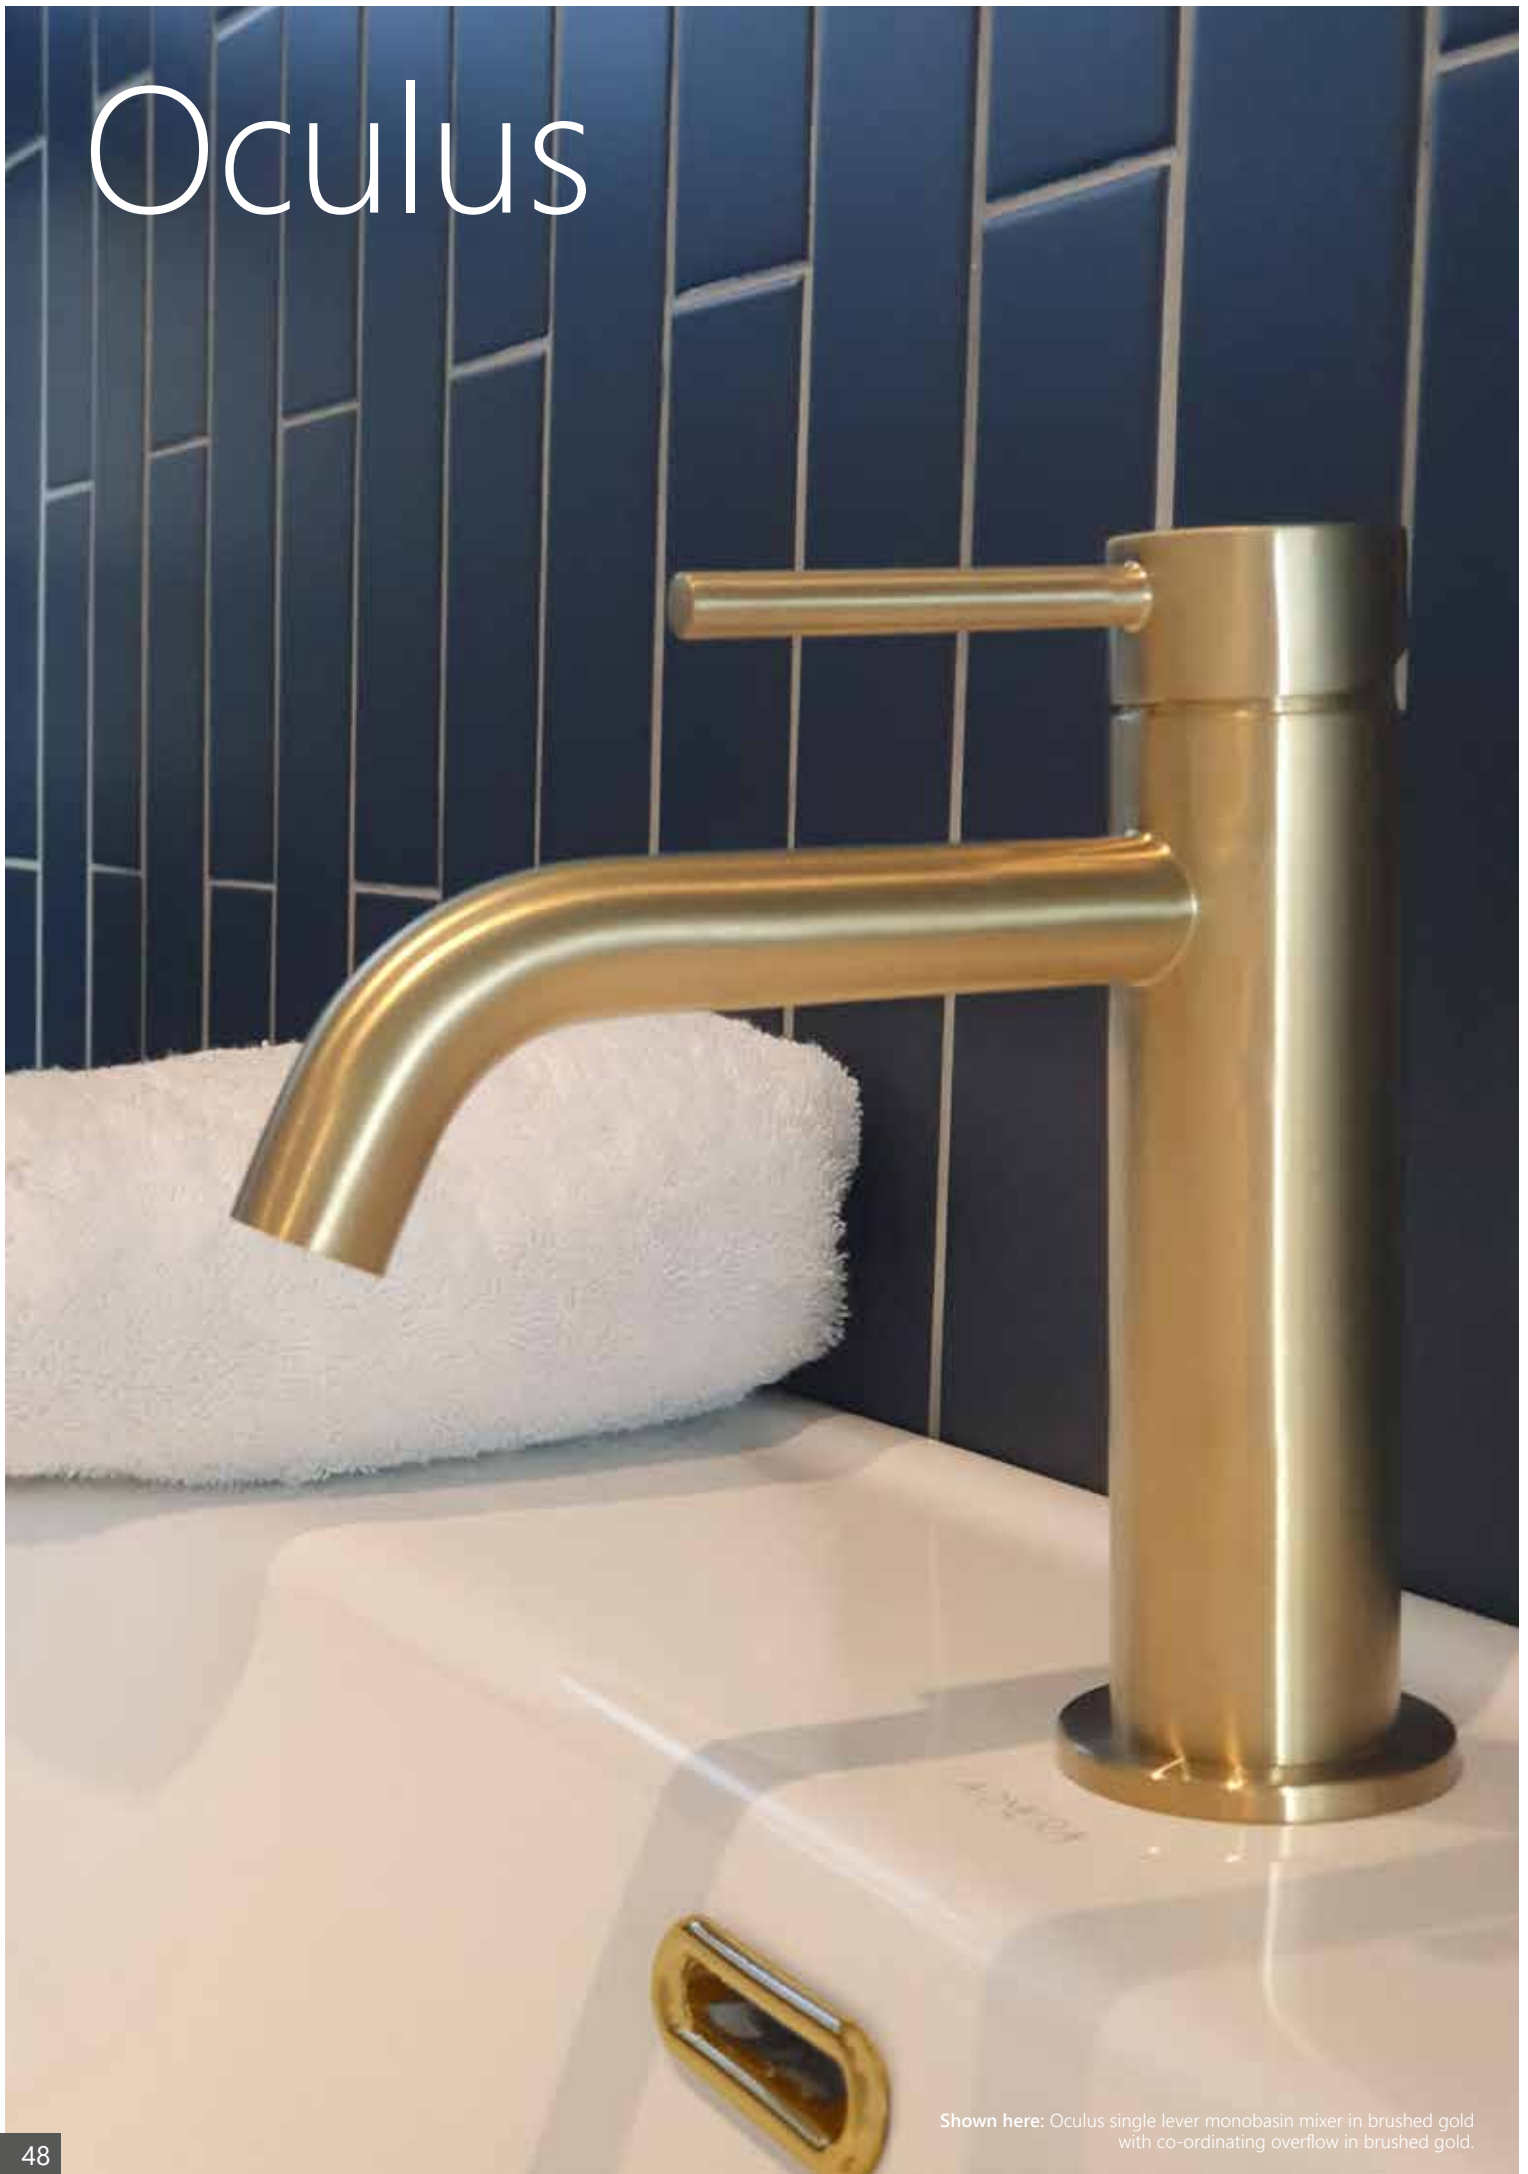

chrome .4   brushed black .5   brushed gold .6   brushed stainless steel .7

Oculus

Shown here: Oculus single lever monobasin mixer in brushed gold with co-ordinating overflow in brushed gold.