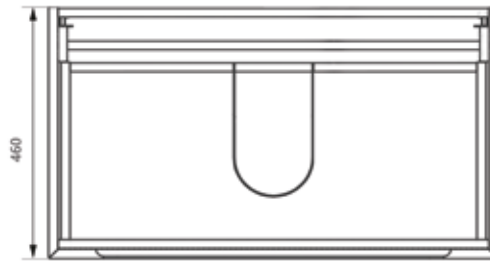

£370

can be mounted in portrait or landscape orientation

Atoll furniture dimensional drawings

AT.620.600

Atoll 600mm wall hung unit

AT.620.800

Atoll 800mm wall hung unit

AT.650.1500