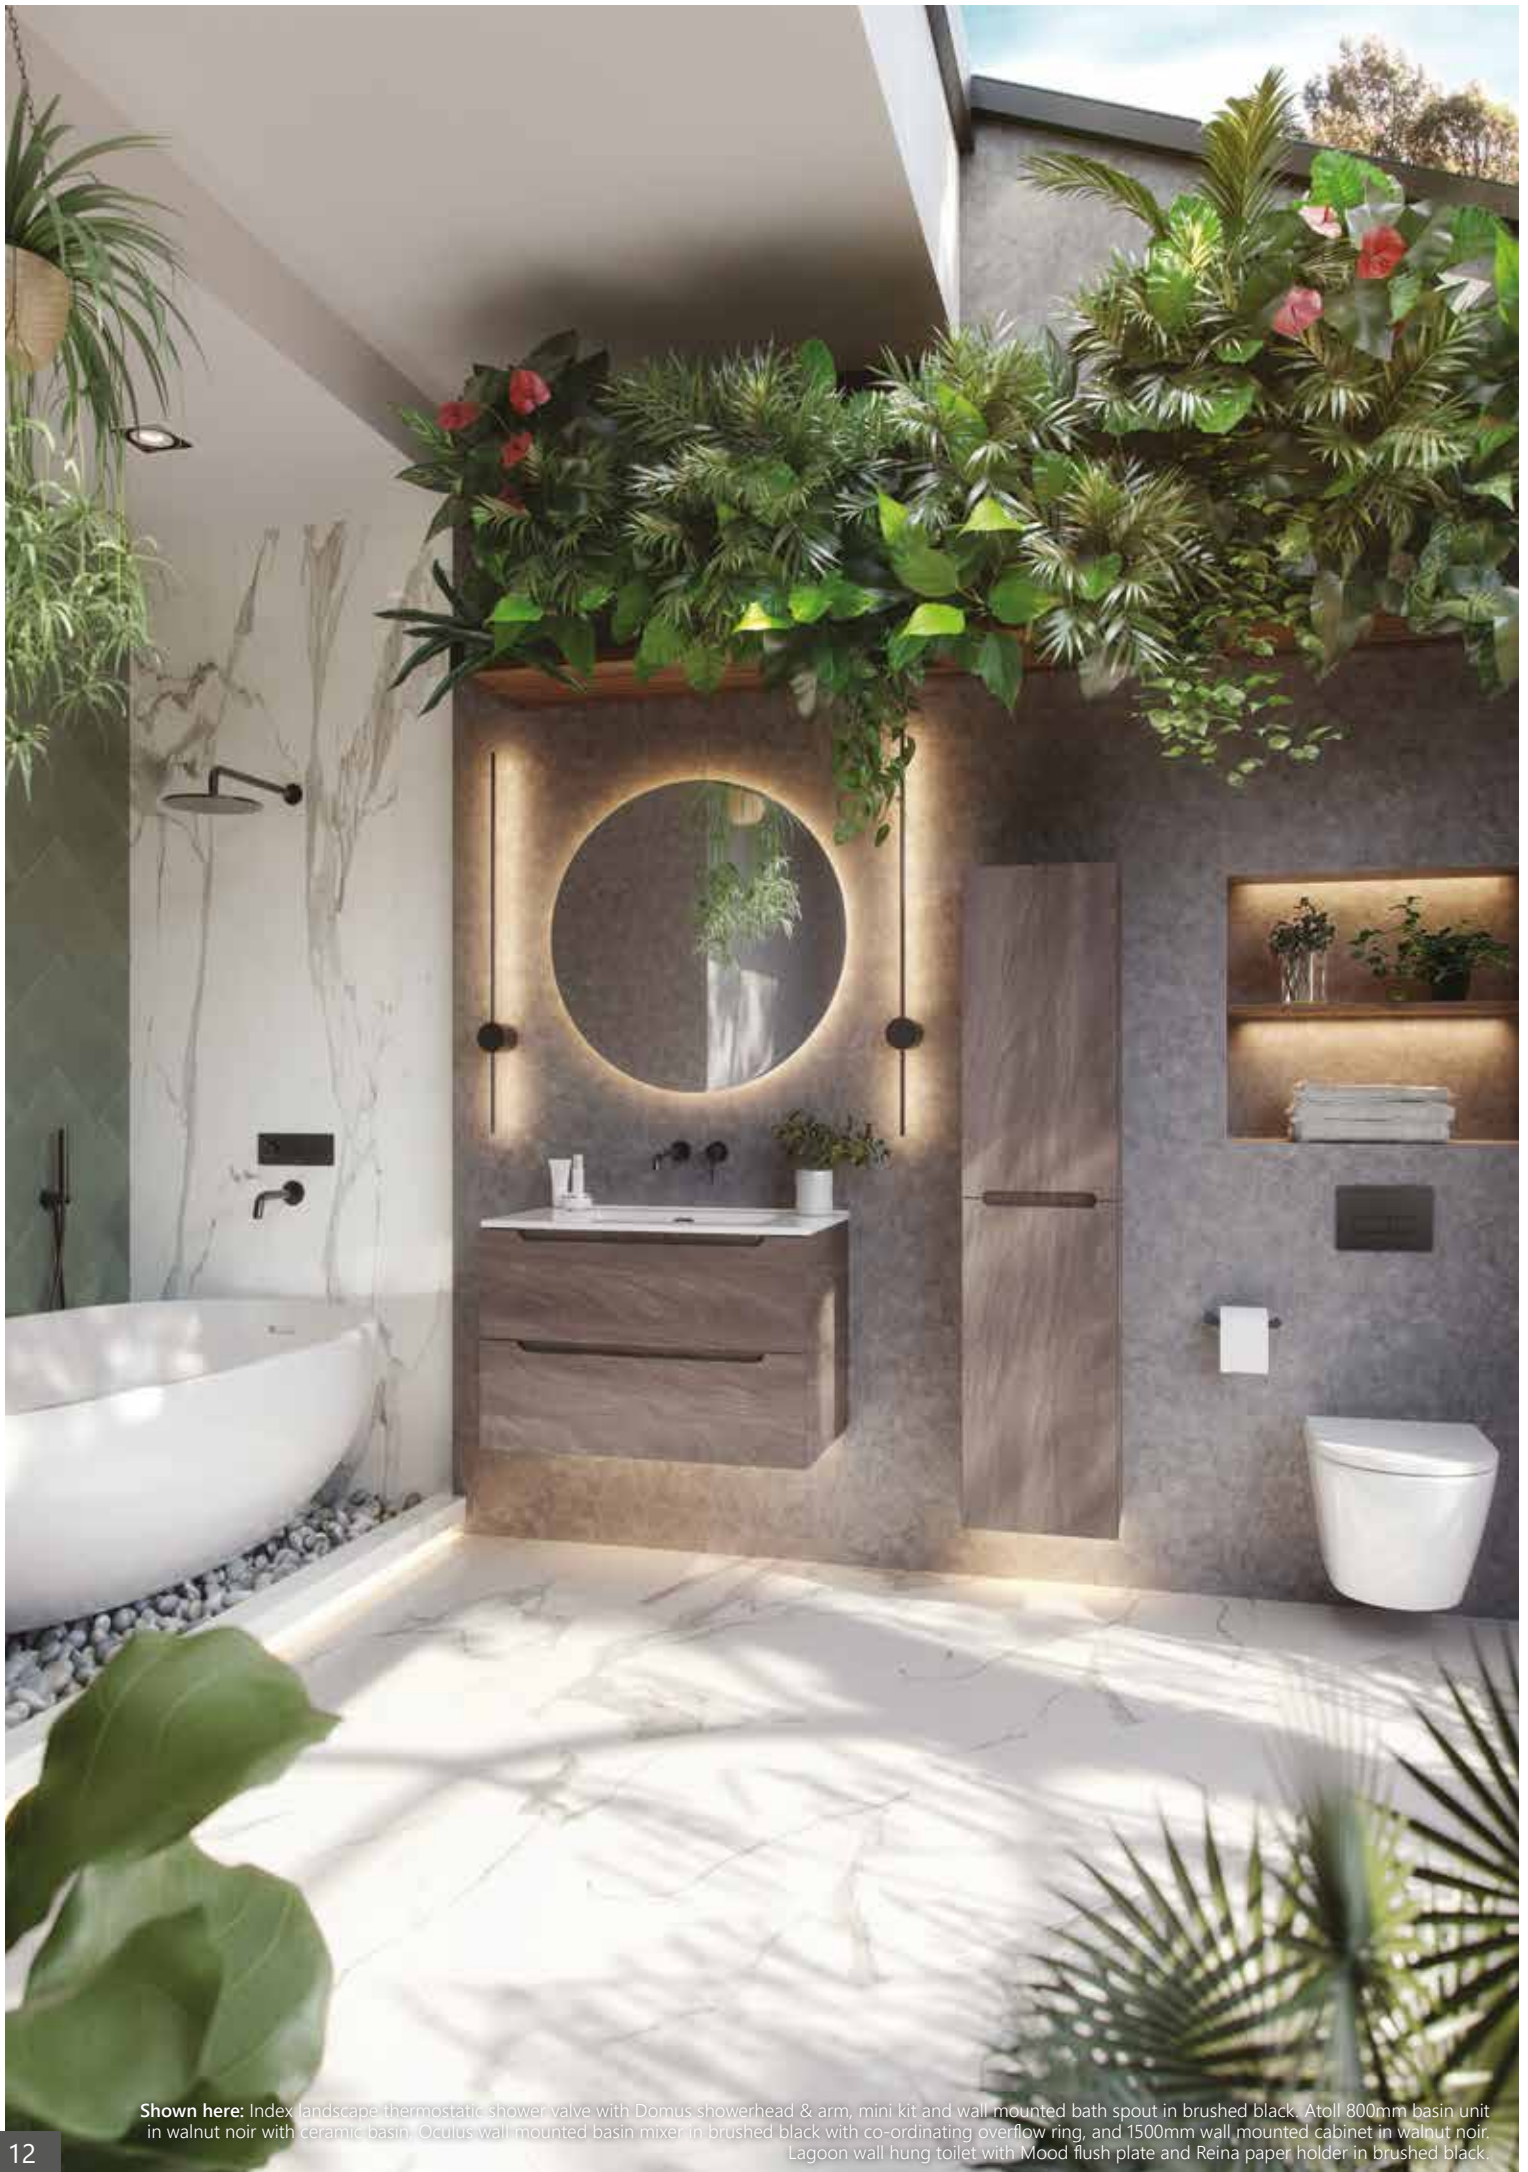

Shown here: Index landscape thermostatic shower valve with Domus showerhead & arm, mini kit and wall mounted bath spout in brushed black. Atoll 800mm basin unit in walnut noir with ceramic basin. Oculus wall mounted basin mixer in brushed black with co-ordinating overflow ring, and 1500mm wall mounted cabinet in walnut noir. Lagoon wall hung toilet with Mood flush plate and Reina paper holder in brushed black.