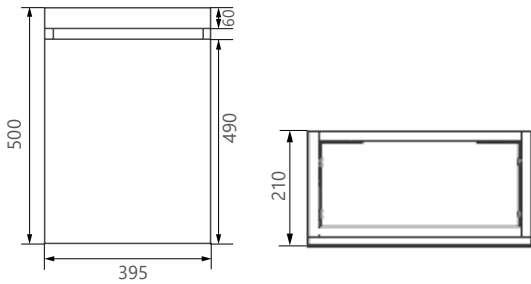

Reef basins

RF.725.390

RF.725.500 & RF.826.500 (no tap hole)

RF.725.600 & RF.826.600 (no tap hole)

Opa furniture dimensional drawings

OP.640.400
Opa 400mm wall hung unit

OP.620.500
Opa 500mm wall hung unit

OP.620.600
Opa 600mm wall hung unit