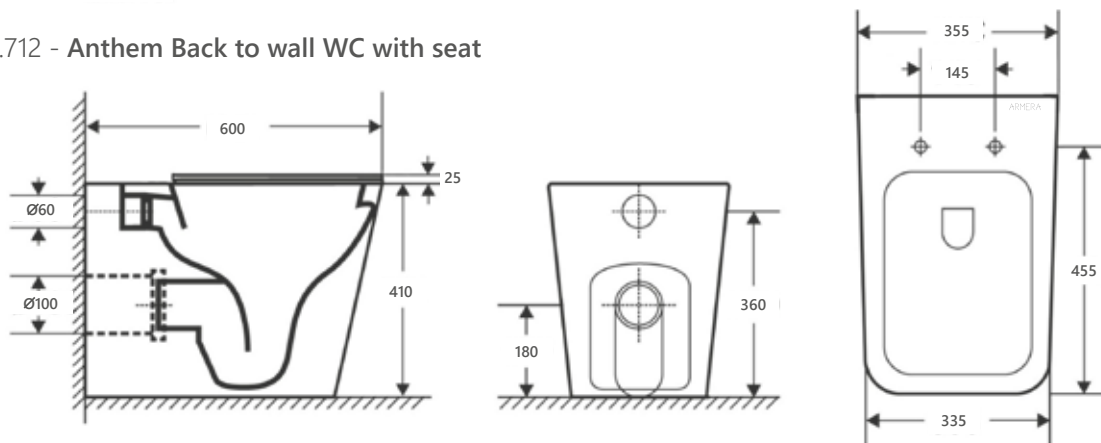

Anthem WC dimensional drawings

AN.711 - Anthem Close coupled WC with cistern fittings and seat

AN.712 - Anthem Back to wall WC with seat

AN.713 - Anthem Wall Hung WC with seat

Concealed cistern dimensional drawings