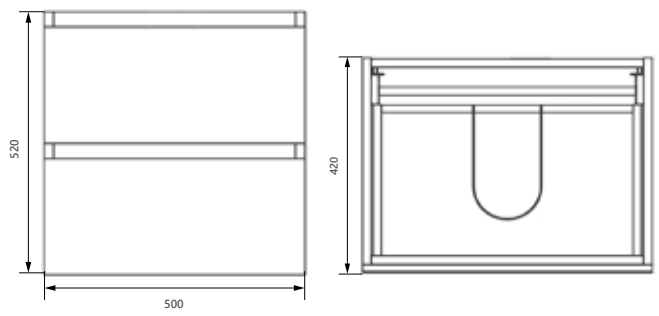

RF.725.390

RF.725.500

& RF.826.500 (no tap hole)

RF.725.600

& RF.826.600 (no tap hole)

Opa furniture dimensional drawings

OP.640.400
Opa 400mm wall hung unit

OP.620.500
Opa 500mm wall hung unit