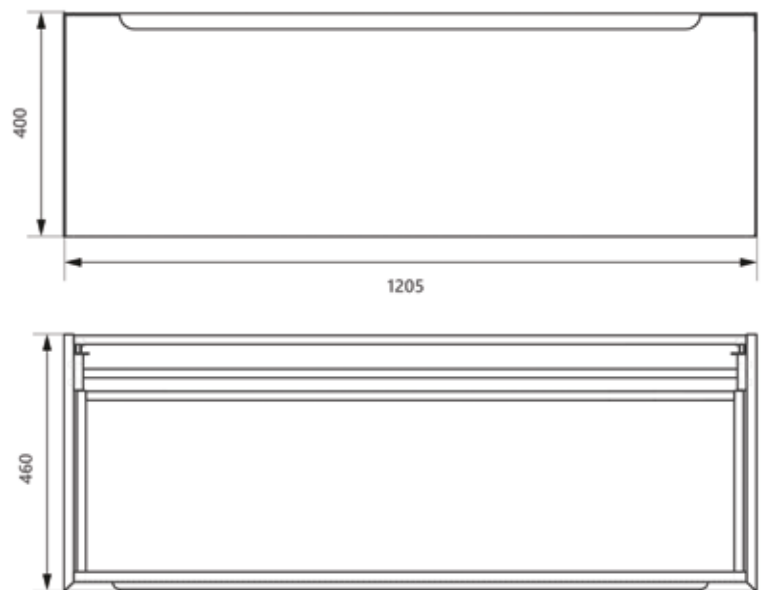

AT.610.1200

Atoll 1200mm wall hung unit