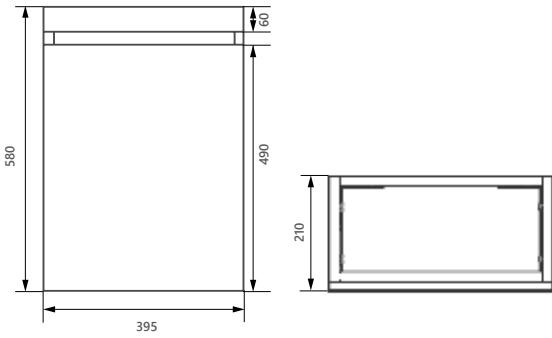

RF.725.390

RF.725.500

& RF.826.500 (no tap hole)

RF.725.600

& RF.826.600 (no tap hole)

Opa furniture dimensional drawings

OP.640.400
Opa 400mm wall hung unit

OP.620.500
Opa 500mm wall hung unit