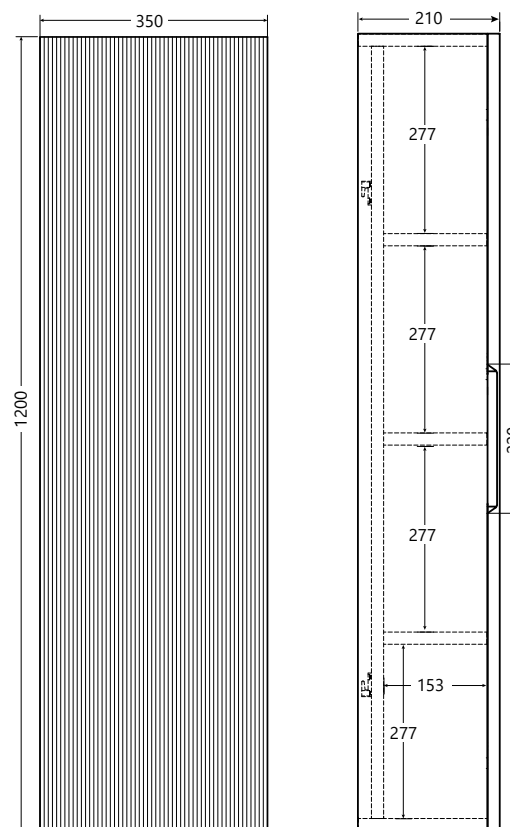

PA.650.1200

Palladium 1200mm 1 door wall hung unit