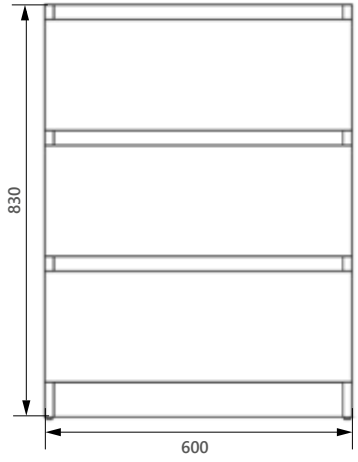

OP.630.600
Opa 600mm floor standing unit