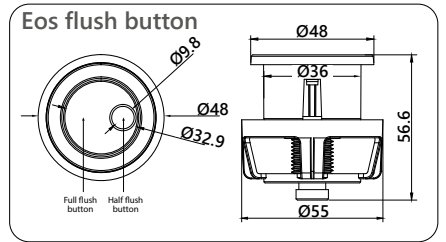

Concealed cistern dimensional drawings

CI.732

* NB If outlet pipe runs directly into the wall a minimum depth of 110mm can be achieved by attaching mounting brackets directly to the frame. Please see product instructions for installation detail.

CI.736

Concealed cistern for WC furniture unit

CI.734

FL.750.66

FL.760.55

CI.735