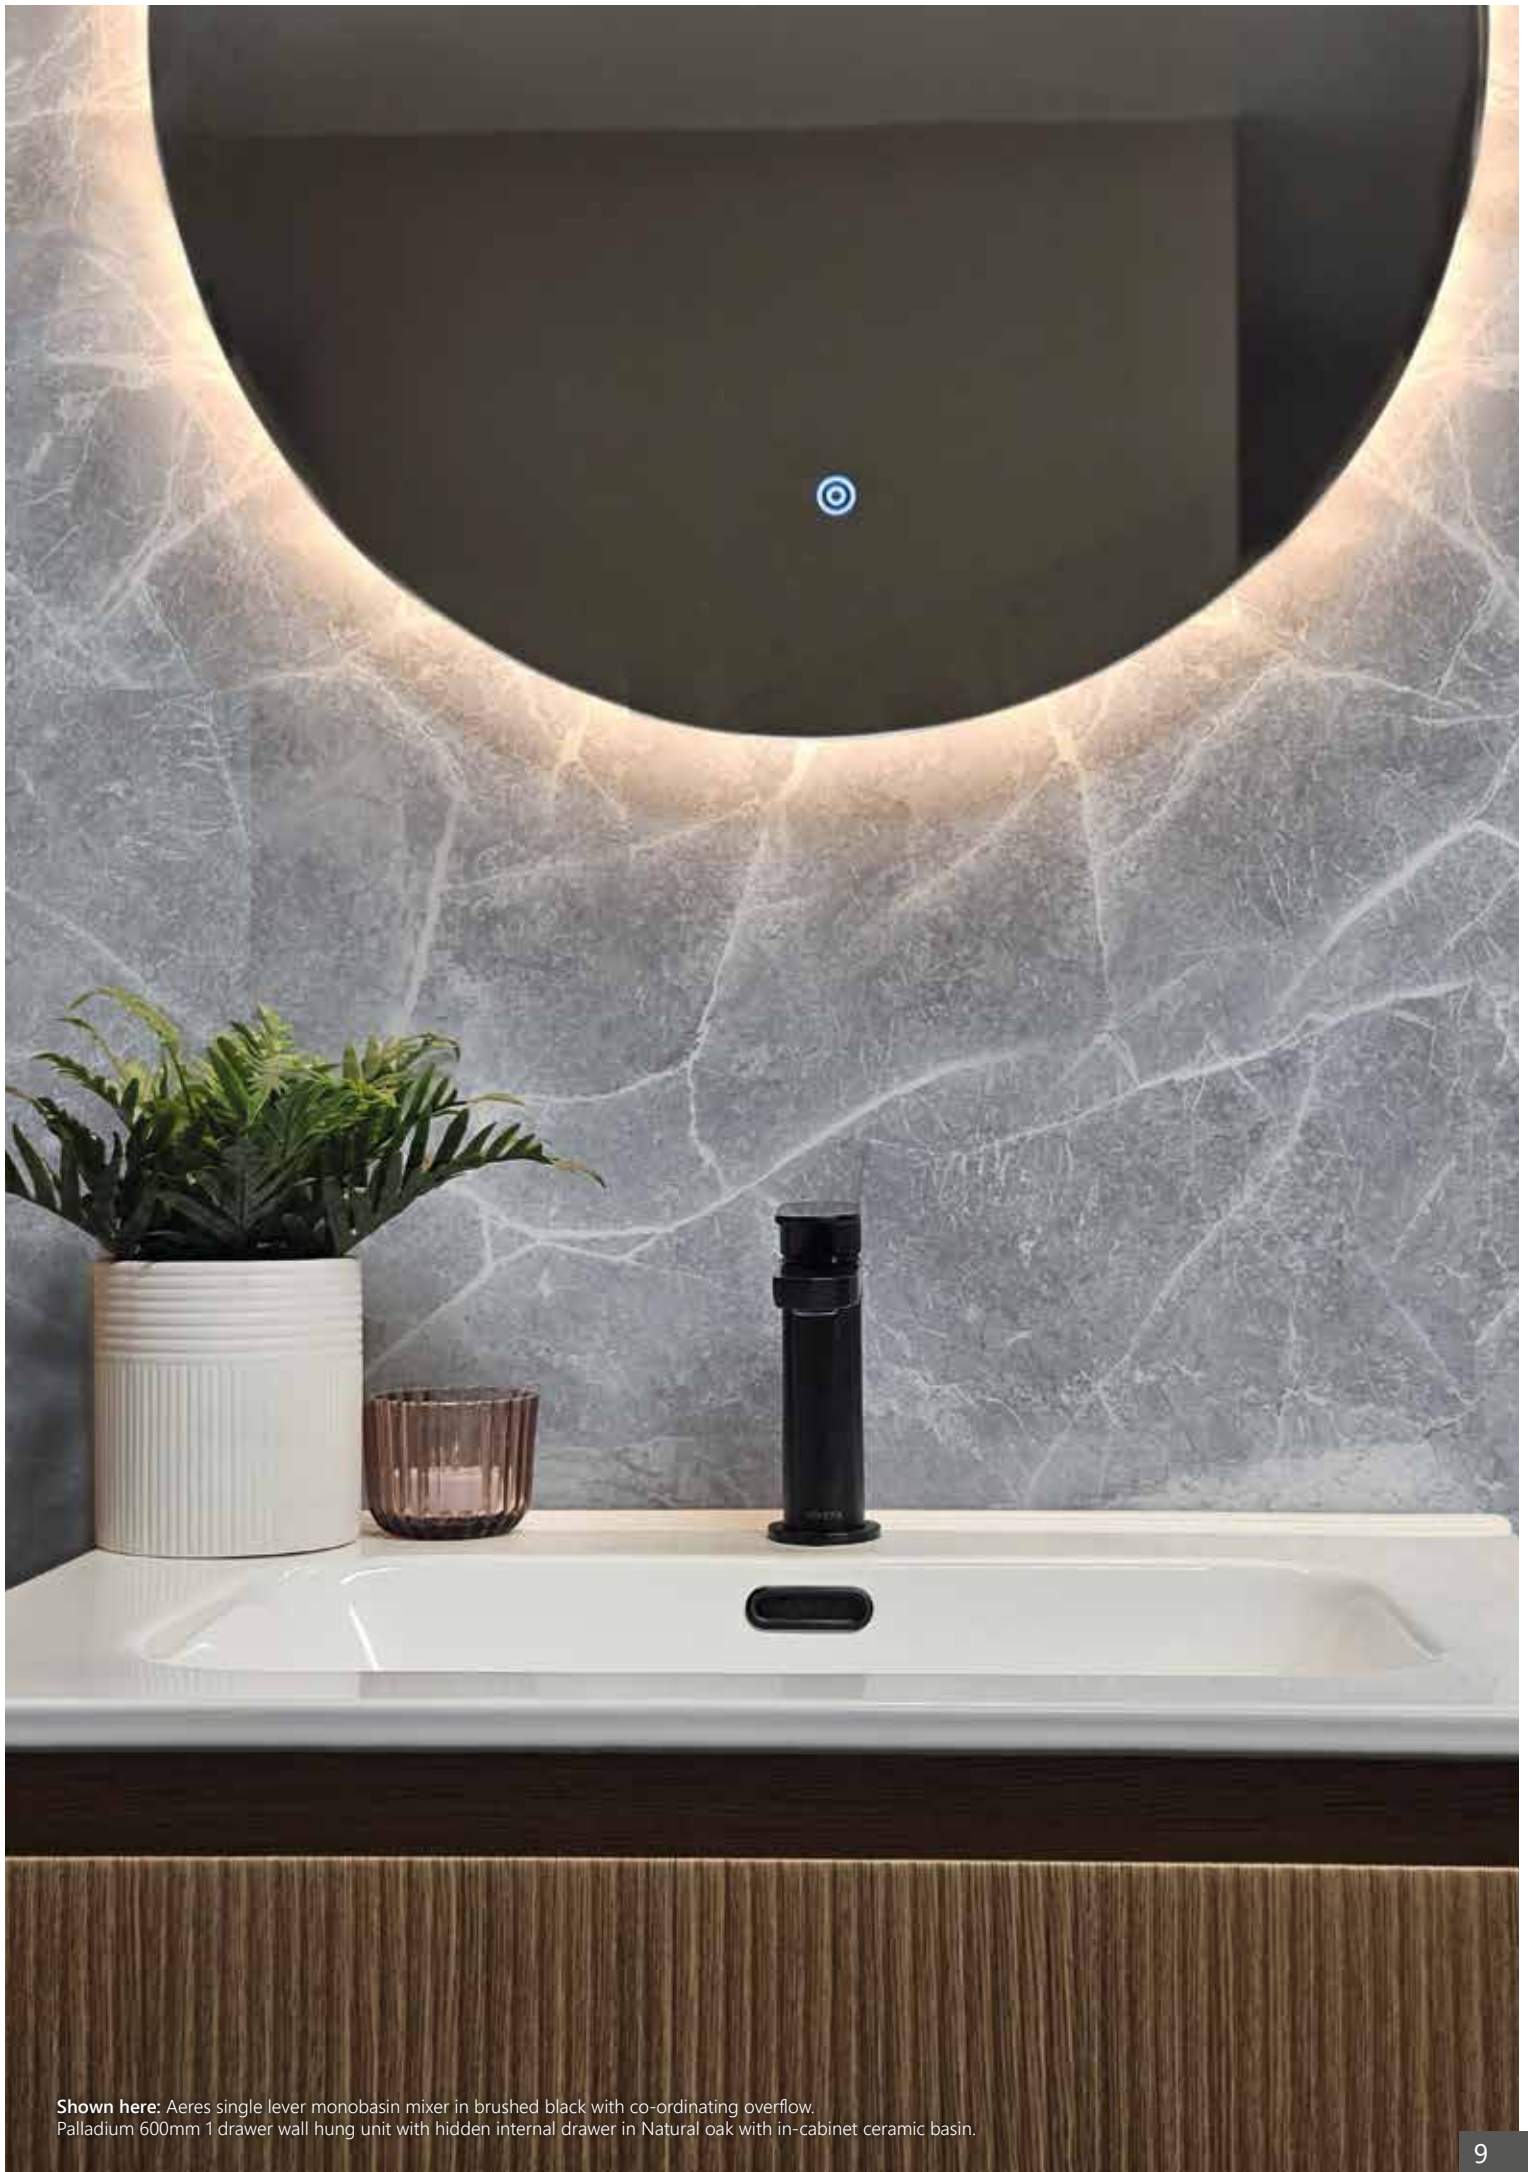

Shown here: Aeres single lever monobasin mixer in brushed black with co-ordinating overflow.
Palladium 600mm 1 drawer wall hung unit with hidden internal drawer in Natural oak with in-cabinet ceramic basin.