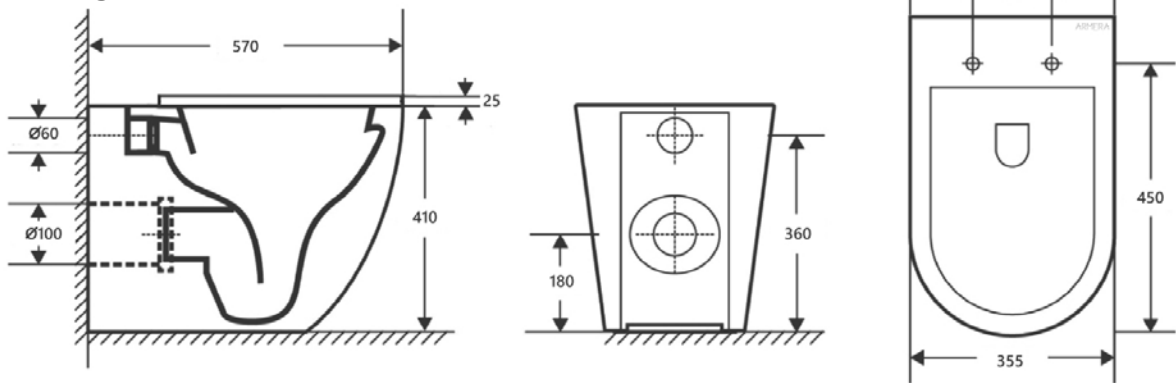

LG.712 - Lagoon Back to wall WC with seat