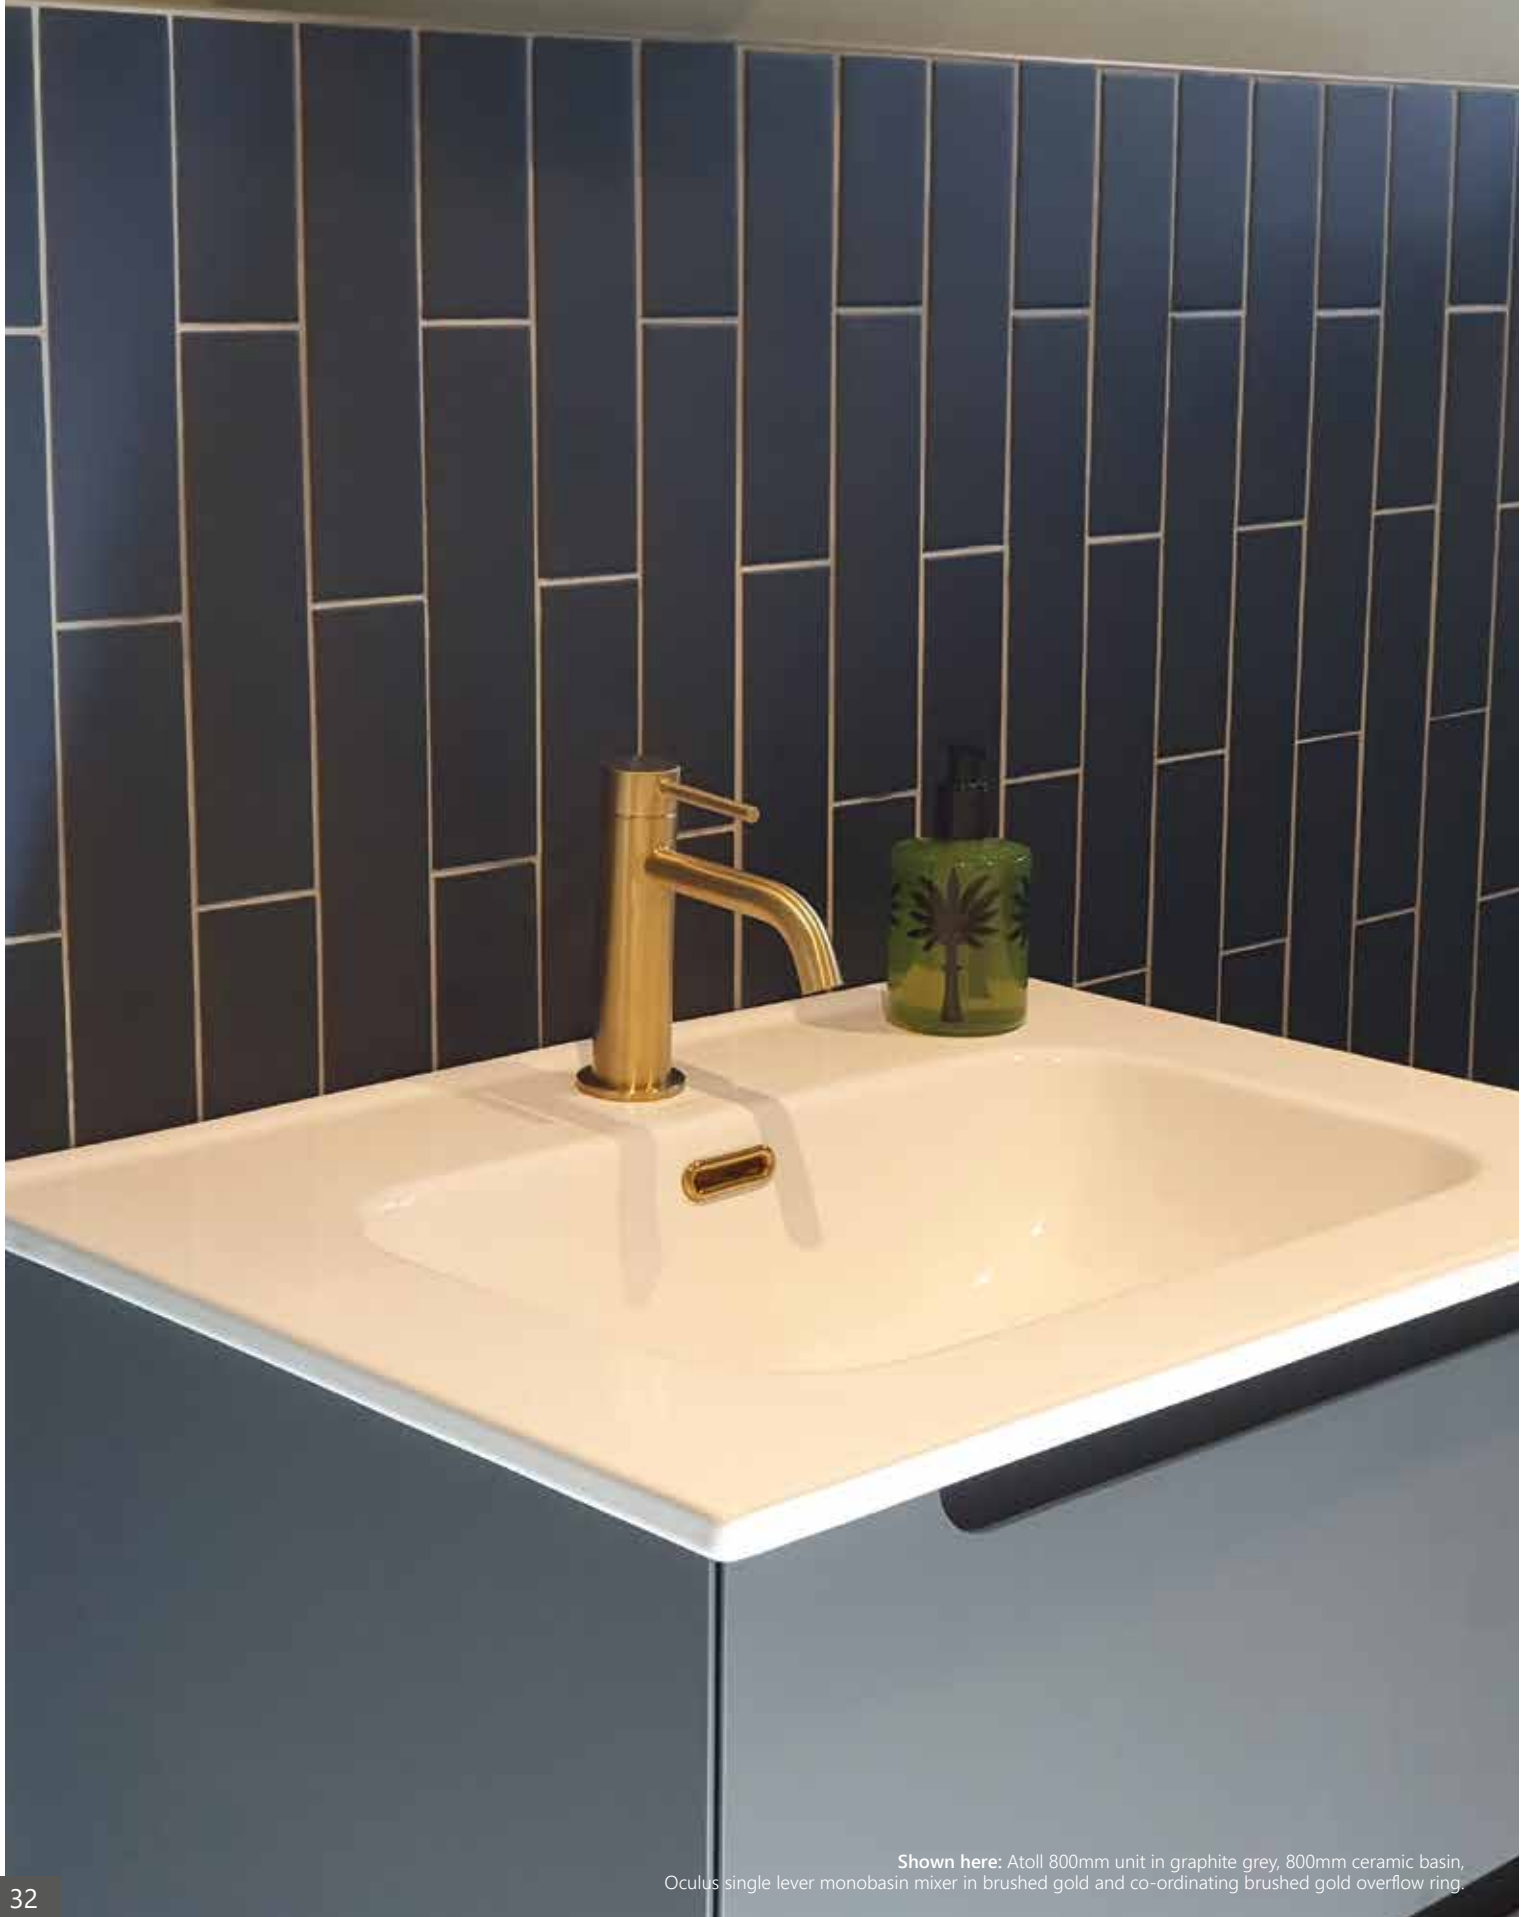

Ceramic basins & slabs

Shown here: Atoll 800mm unit in graphite grey, 800mm ceramic basin, Oculus single lever monobasin mixer in brushed gold and co-ordinating brushed gold overflow ring.