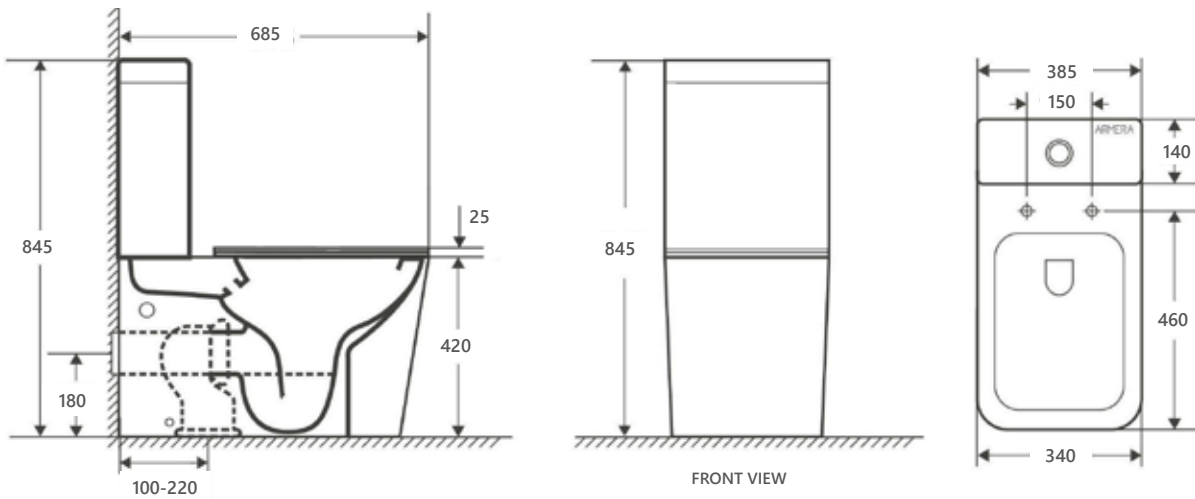

LG.713 & LG.714 - Lagoon Wall Hung WC with seat

Anthem WC dimensional drawings

AN.711 - Anthem Close coupled WC with cistern fittings and seat

AN.712 - Anthem Back to wall WC with seat

AN.713 - Anthem Wall Hung WC with seat