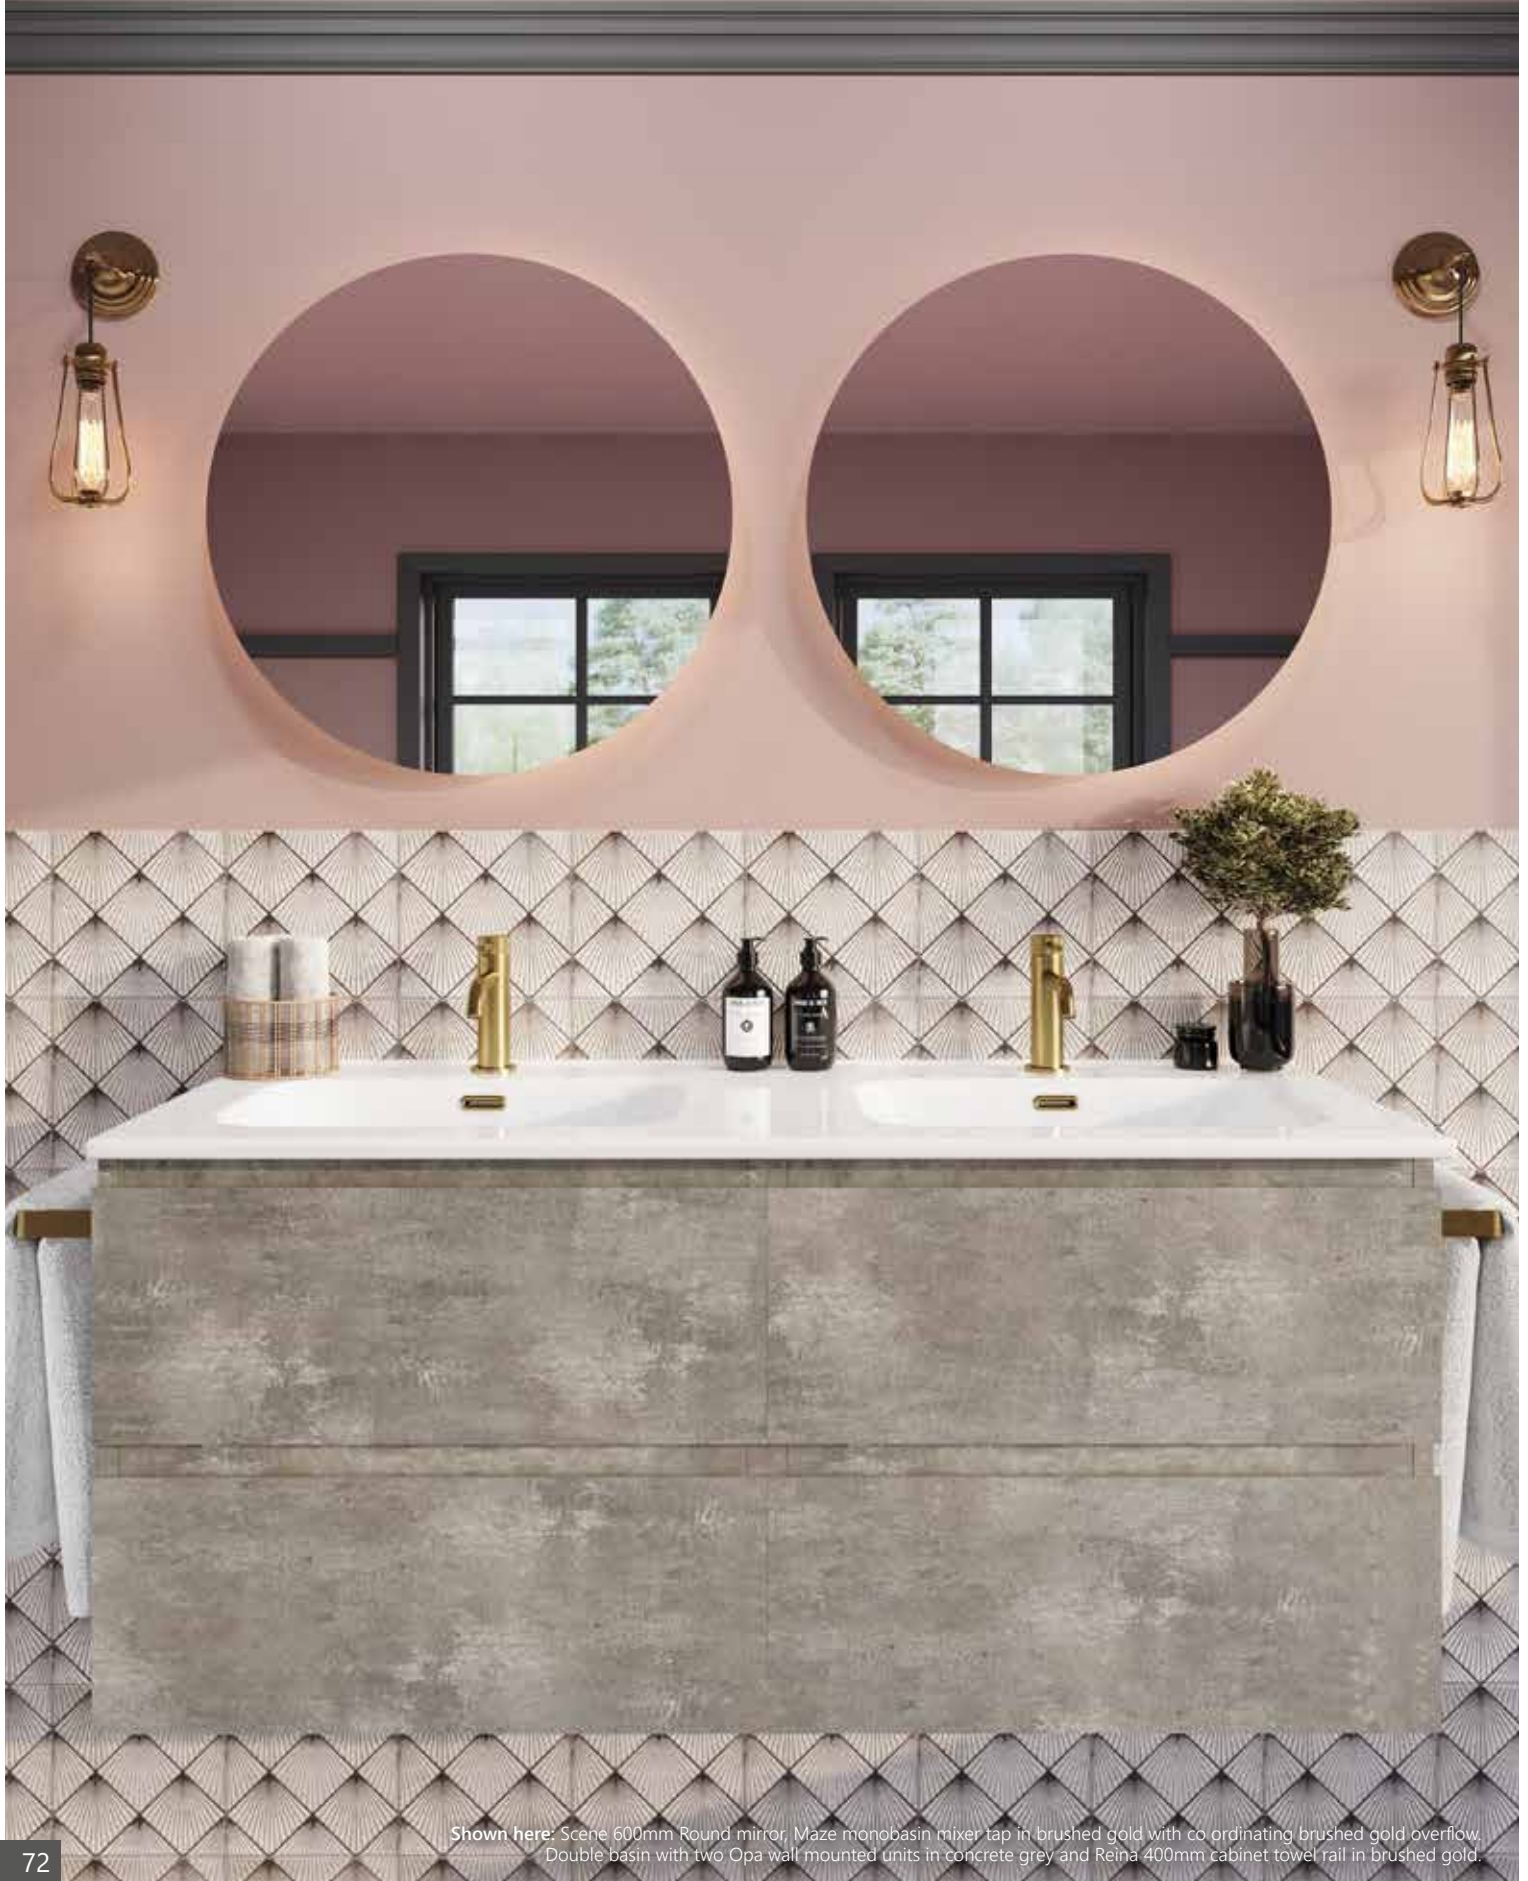

Scene

Shown here: Scene 600mm Round mirror, Maze monobasin mixer tap in brushed gold with coordinating brushed gold overflow. Double basin with two Opa wall mounted units in concrete grey and Reina 400mm cabinet towel rail in brushed gold.