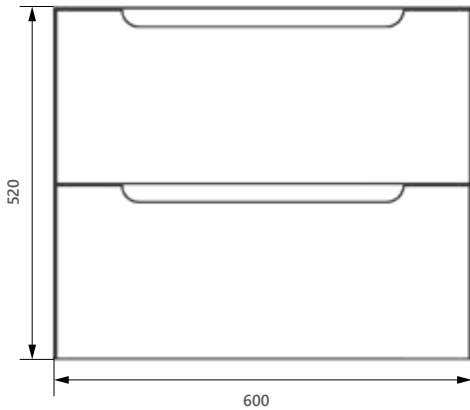

£359

can be mounted in portrait or landscape orientation

Atoll furniture dimensional drawings

AT.620.600

Atoll 600mm wall hung unit

AT.620.800

Atoll 800mm wall hung unit

AT.650.1500