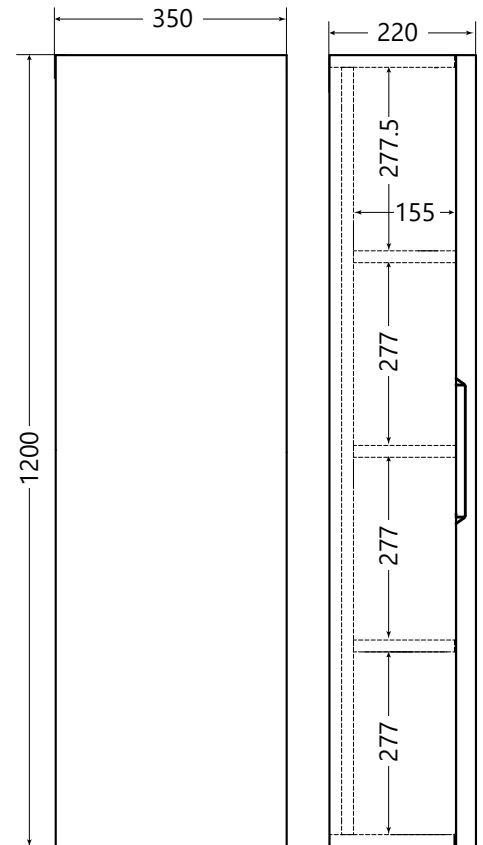

RF.650.1200

Reef 1200mm 1 door wall hung unit