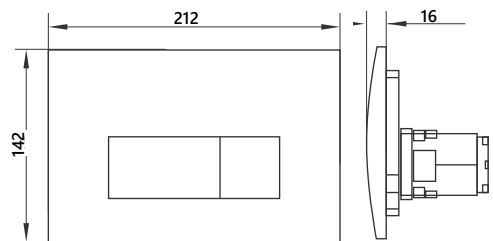

Bank flush plate for use with CI.734 & CI.735