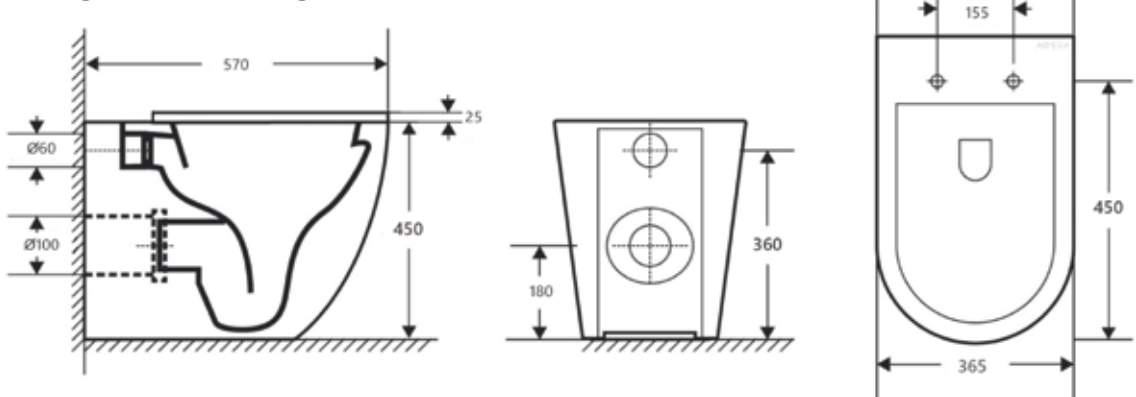

LG.713 & LG.714 - Lagoon Wall Hung WC with seat

Anthem WC dimensional drawings

AN.711 - Anthem Close coupled WC with cistern fittings and seat

AN.712 - Anthem Back to wall WC with seat

AN.713 - Anthem Wall Hung WC with seat