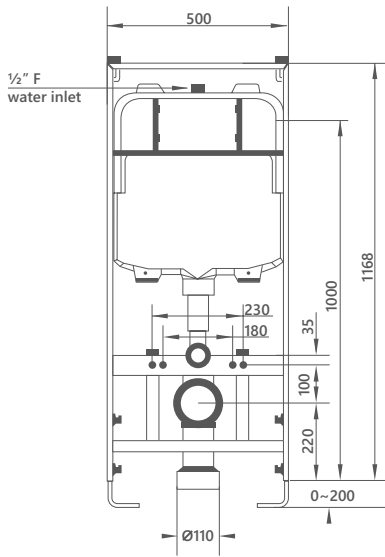

Concealed cistern dimensional drawings

CI.732

Slimline concealed cistern with frame

* NB If outlet pipe runs directly into the wall a minimum depth of 110mm can be achieved by attaching mounting brackets directly to the frame. Please see product instructions for installation detail.

CI.736