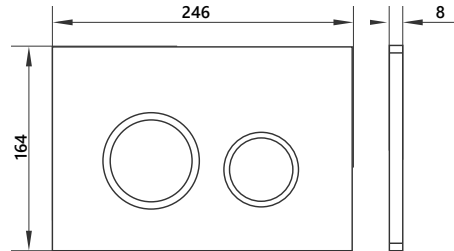

FL.750.66

Halo flush plate for use with CI.732

FL.760.55