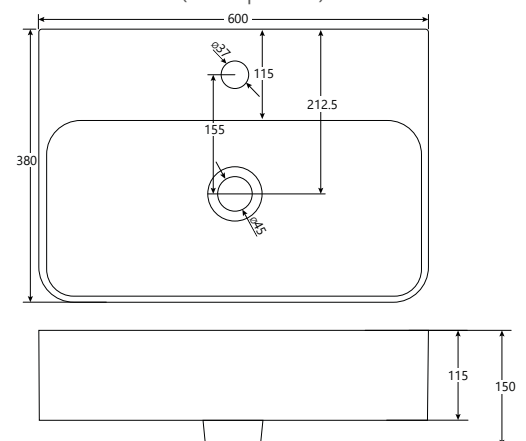

RF.725.390

RF.725.500

& RF.826.500 (no tap hole)

RF.725.600

& RF.826.600 (no tap hole)

Opa furniture dimensional drawings

OP.640.400
Opa 400mm wall hung unit

OP.620.500
Opa 500mm wall hung unit