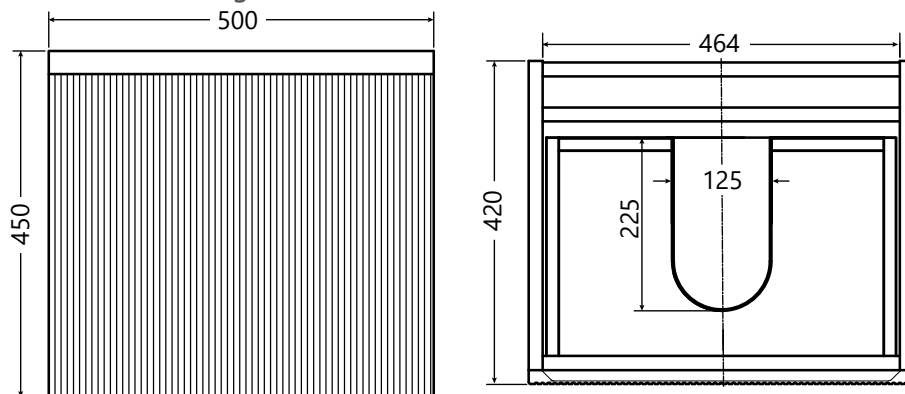

Palladium furniture dimensional drawings

PA.611.500

Palladium 500mm wall hung unit with 1 outer drawer and 1 internal drawer