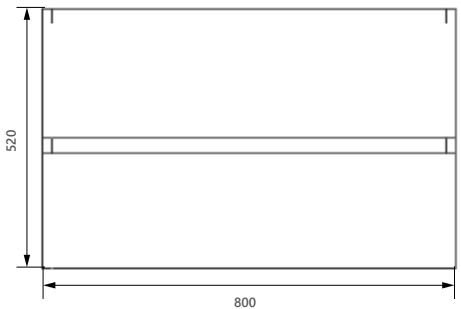

OP.620.800
Opa 800mm wall hung unit