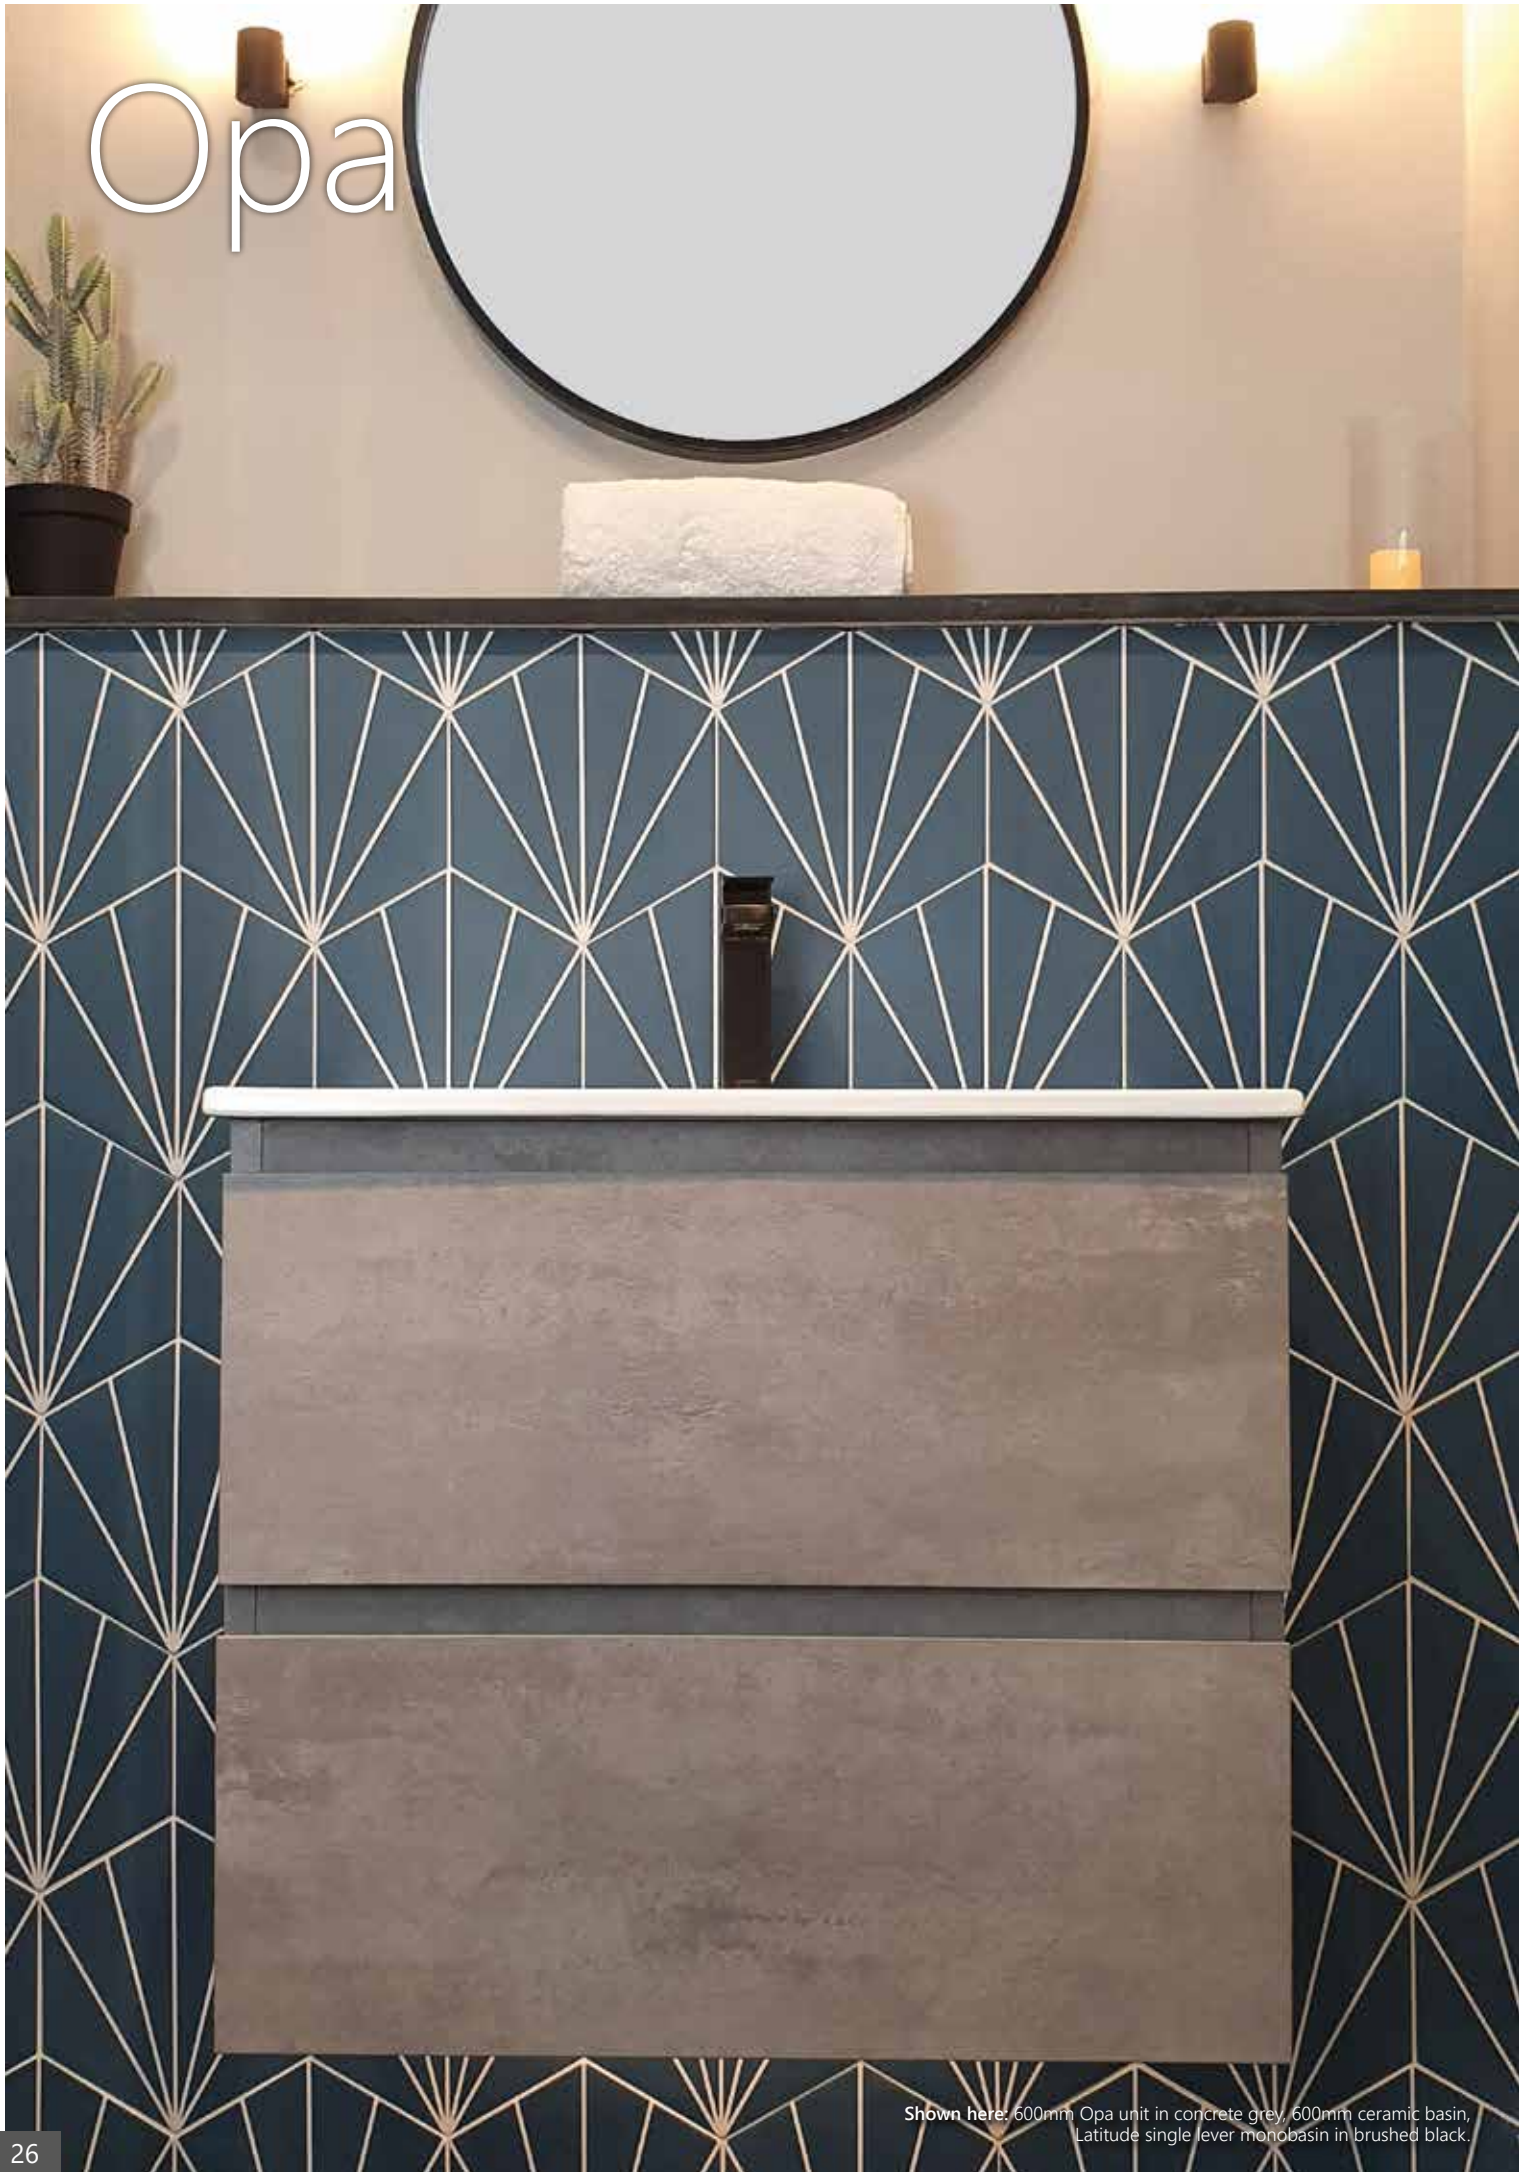

Shown here: 600mm Opa unit in concrete grey, 600mm ceramic basin, Latitude single lever monobasin in brushed black.

Gloss white
.10

Washed oak
.13

Concrete grey
.14

Cavern blue
.15

Opa furniture

Contemporary full-width fascia with hideaway handle.
Complement with a coordinated handle to accessorise
your bathroom.