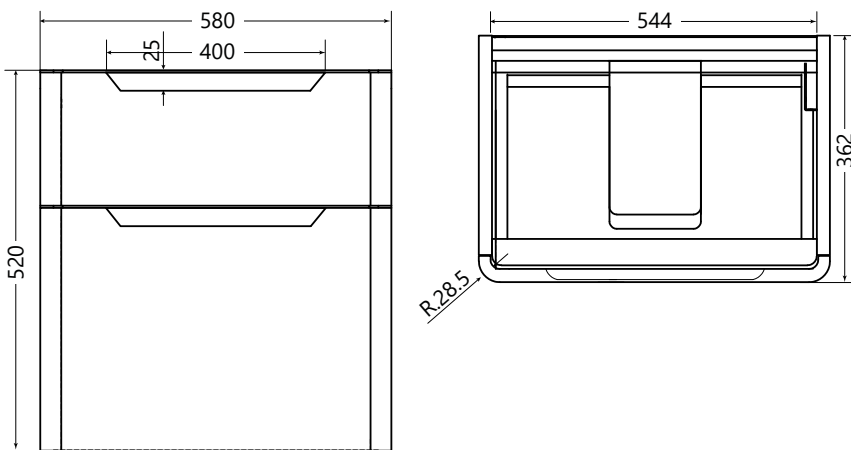

Reef furniture & basin dimensional drawings

RF.620.500

Reef 500mm 2 drawer wall hung unit

RF.650.1200

Reef 1200mm 1 door wall hung unit

RF.620.600

Reef 600mm 2 drawer wall hung unit

Reef basins