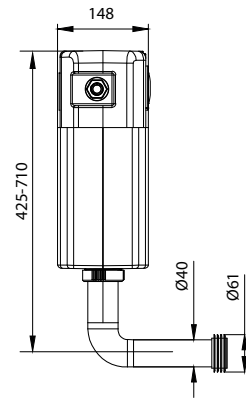

Concealed cistern for WC furniture unit