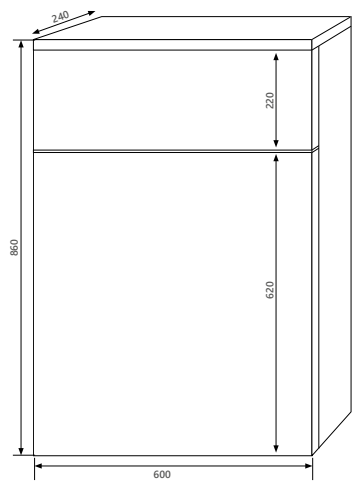

OP.690.600
Opa WC Unit cabinet