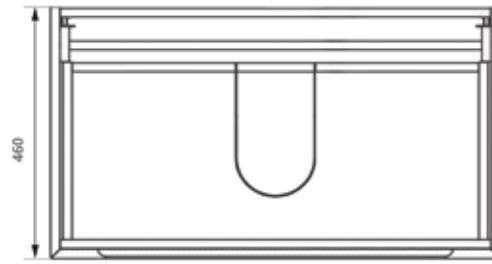

£359

can be mounted in portrait or landscape orientation

Atoll furniture dimensional drawings

AT.620.600

Atoll 600mm wall hung unit

AT.620.800

Atoll 800mm wall hung unit

AT.650.1500