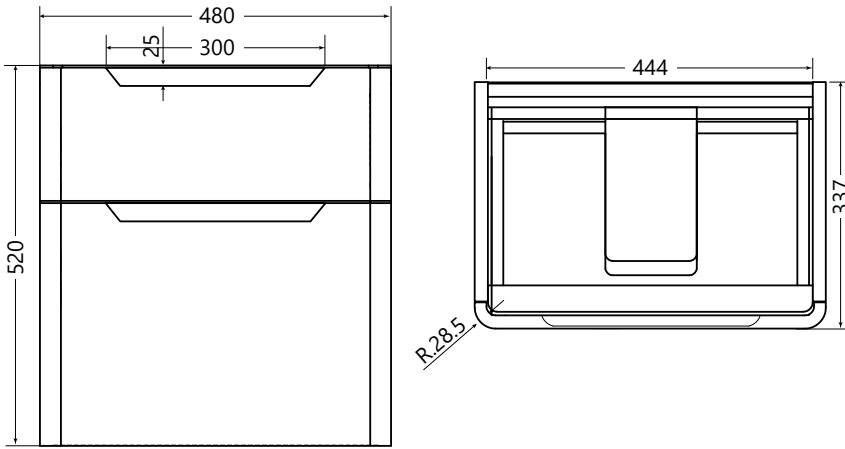

Reef furniture & basin dimensional drawings

RF.620.500

Reef 500mm 2 drawer wall hung unit