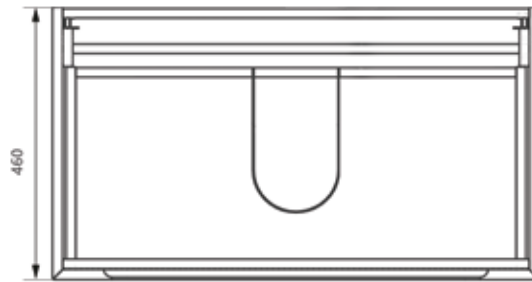

£359

can be mounted in portrait or landscape orientation

Atoll furniture dimensional drawings

AT.620.600

Atoll 600mm wall hung unit

AT.620.800

Atoll 800mm wall hung unit

AT.650.1500