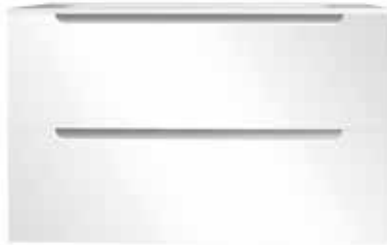

Gloss white
.10

Graphite grey
.11

Walnut noir
.12

Atoll furniture

Flattering and perfectly carved lines draw you in.

600mm 2 drawer wall hung unit

600w x 520h x 460d

AT.620.600.10 - Gloss white £744