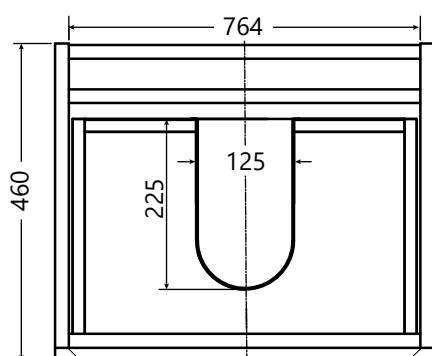

PA.611.800

Palladium 800mm wall hung unit with 1 outer drawer and 1 internal drawer