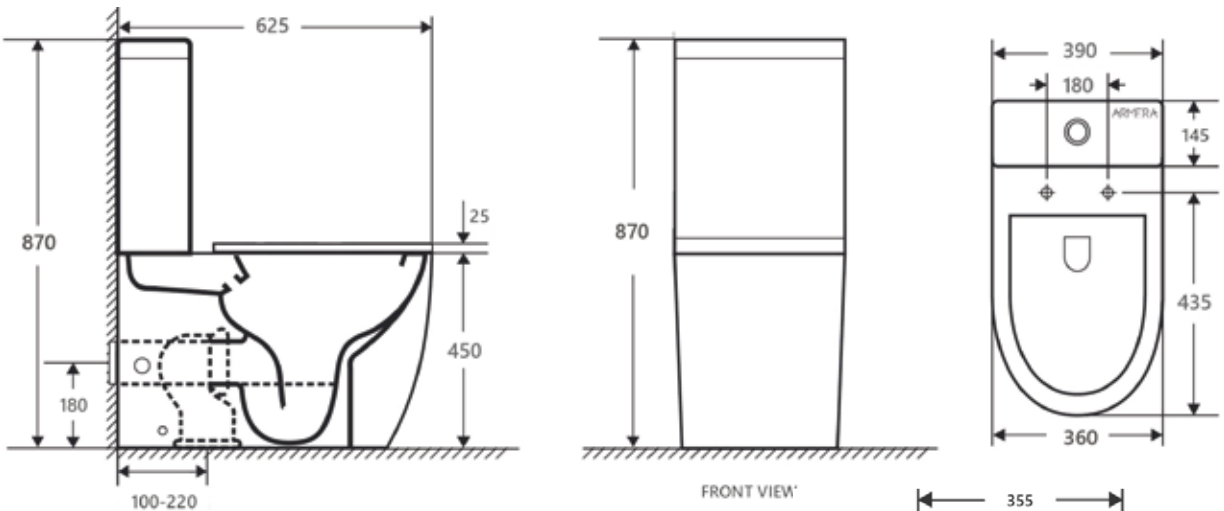

LG.811 - Lagoon Comfort height close coupled WC with cistern fittings and seat