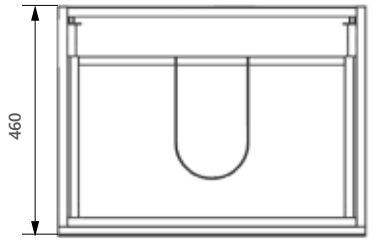

OP.630.600
Opa 600mm floor standing unit