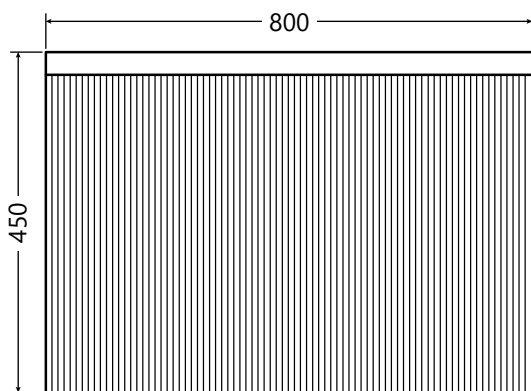

PA.611.800

Palladium 800mm wall hung unit with 1 outer drawer and 1 internal drawer