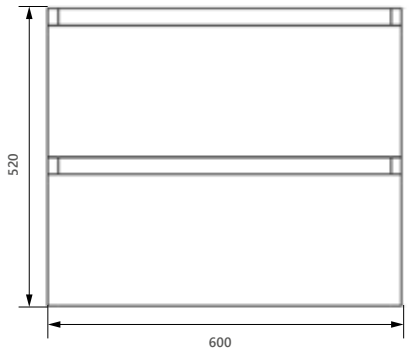

OP.620.600
Opa 600mm wall hung unit