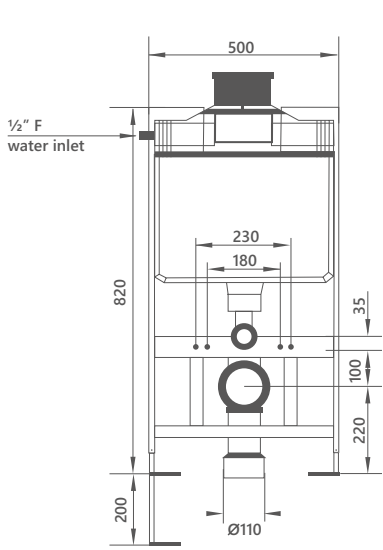

CI.734

Short concealed cistern with frame