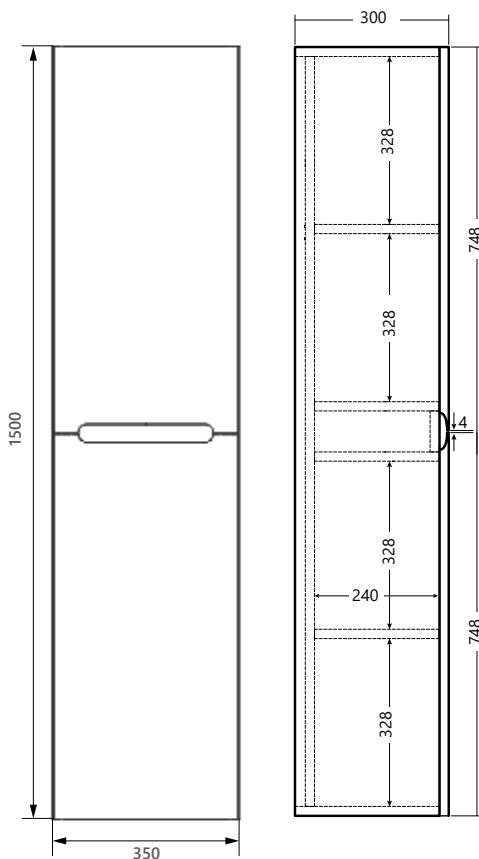

AT.650.1500

Atoll 1500mm wall hung cabinet