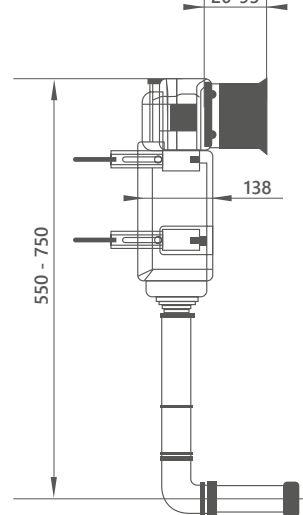

Flush plate mounted on front