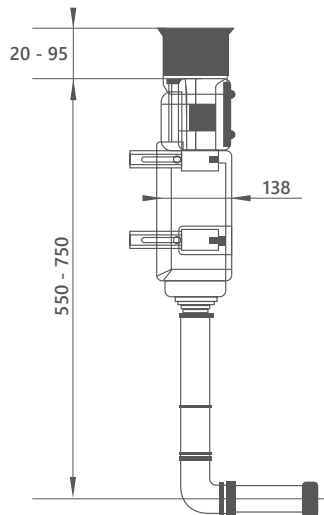

CI.735

In-wall concealed cistern with adjustable pipe length

Flush plate mounted on top