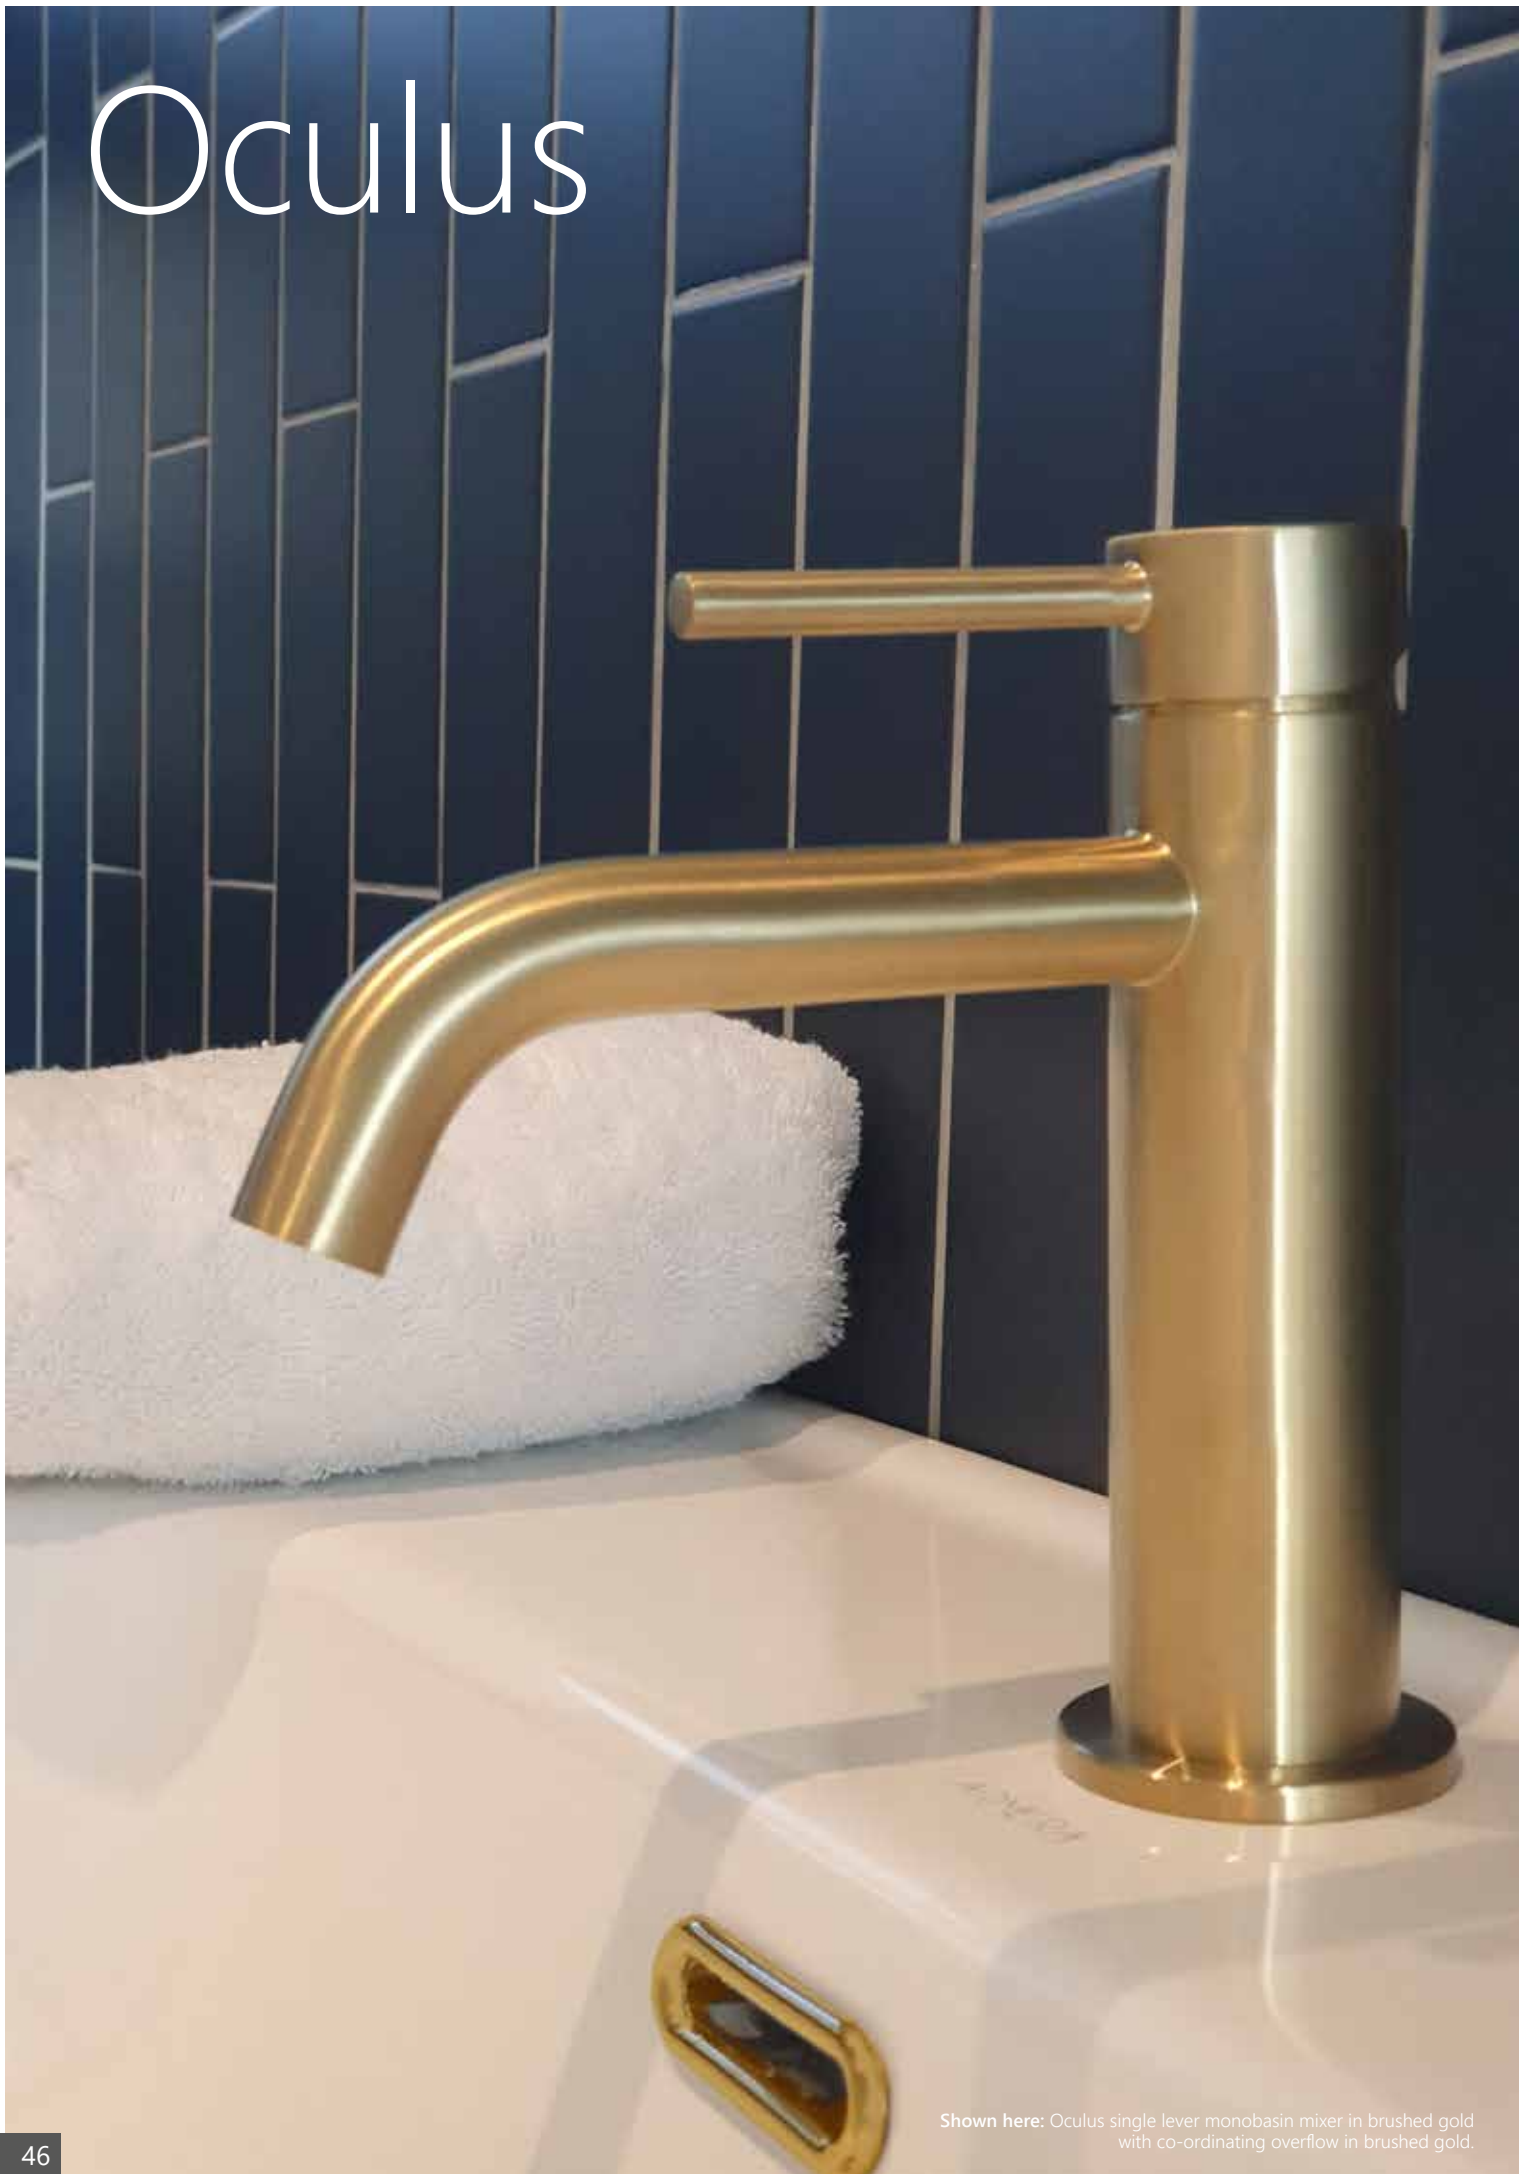

chrome .4   brushed black .5   brushed gold .6   brushed stainless steel .7

Oculus

Shown here: Oculus single lever monobasin mixer in brushed gold with co-ordinating overflow in brushed gold.