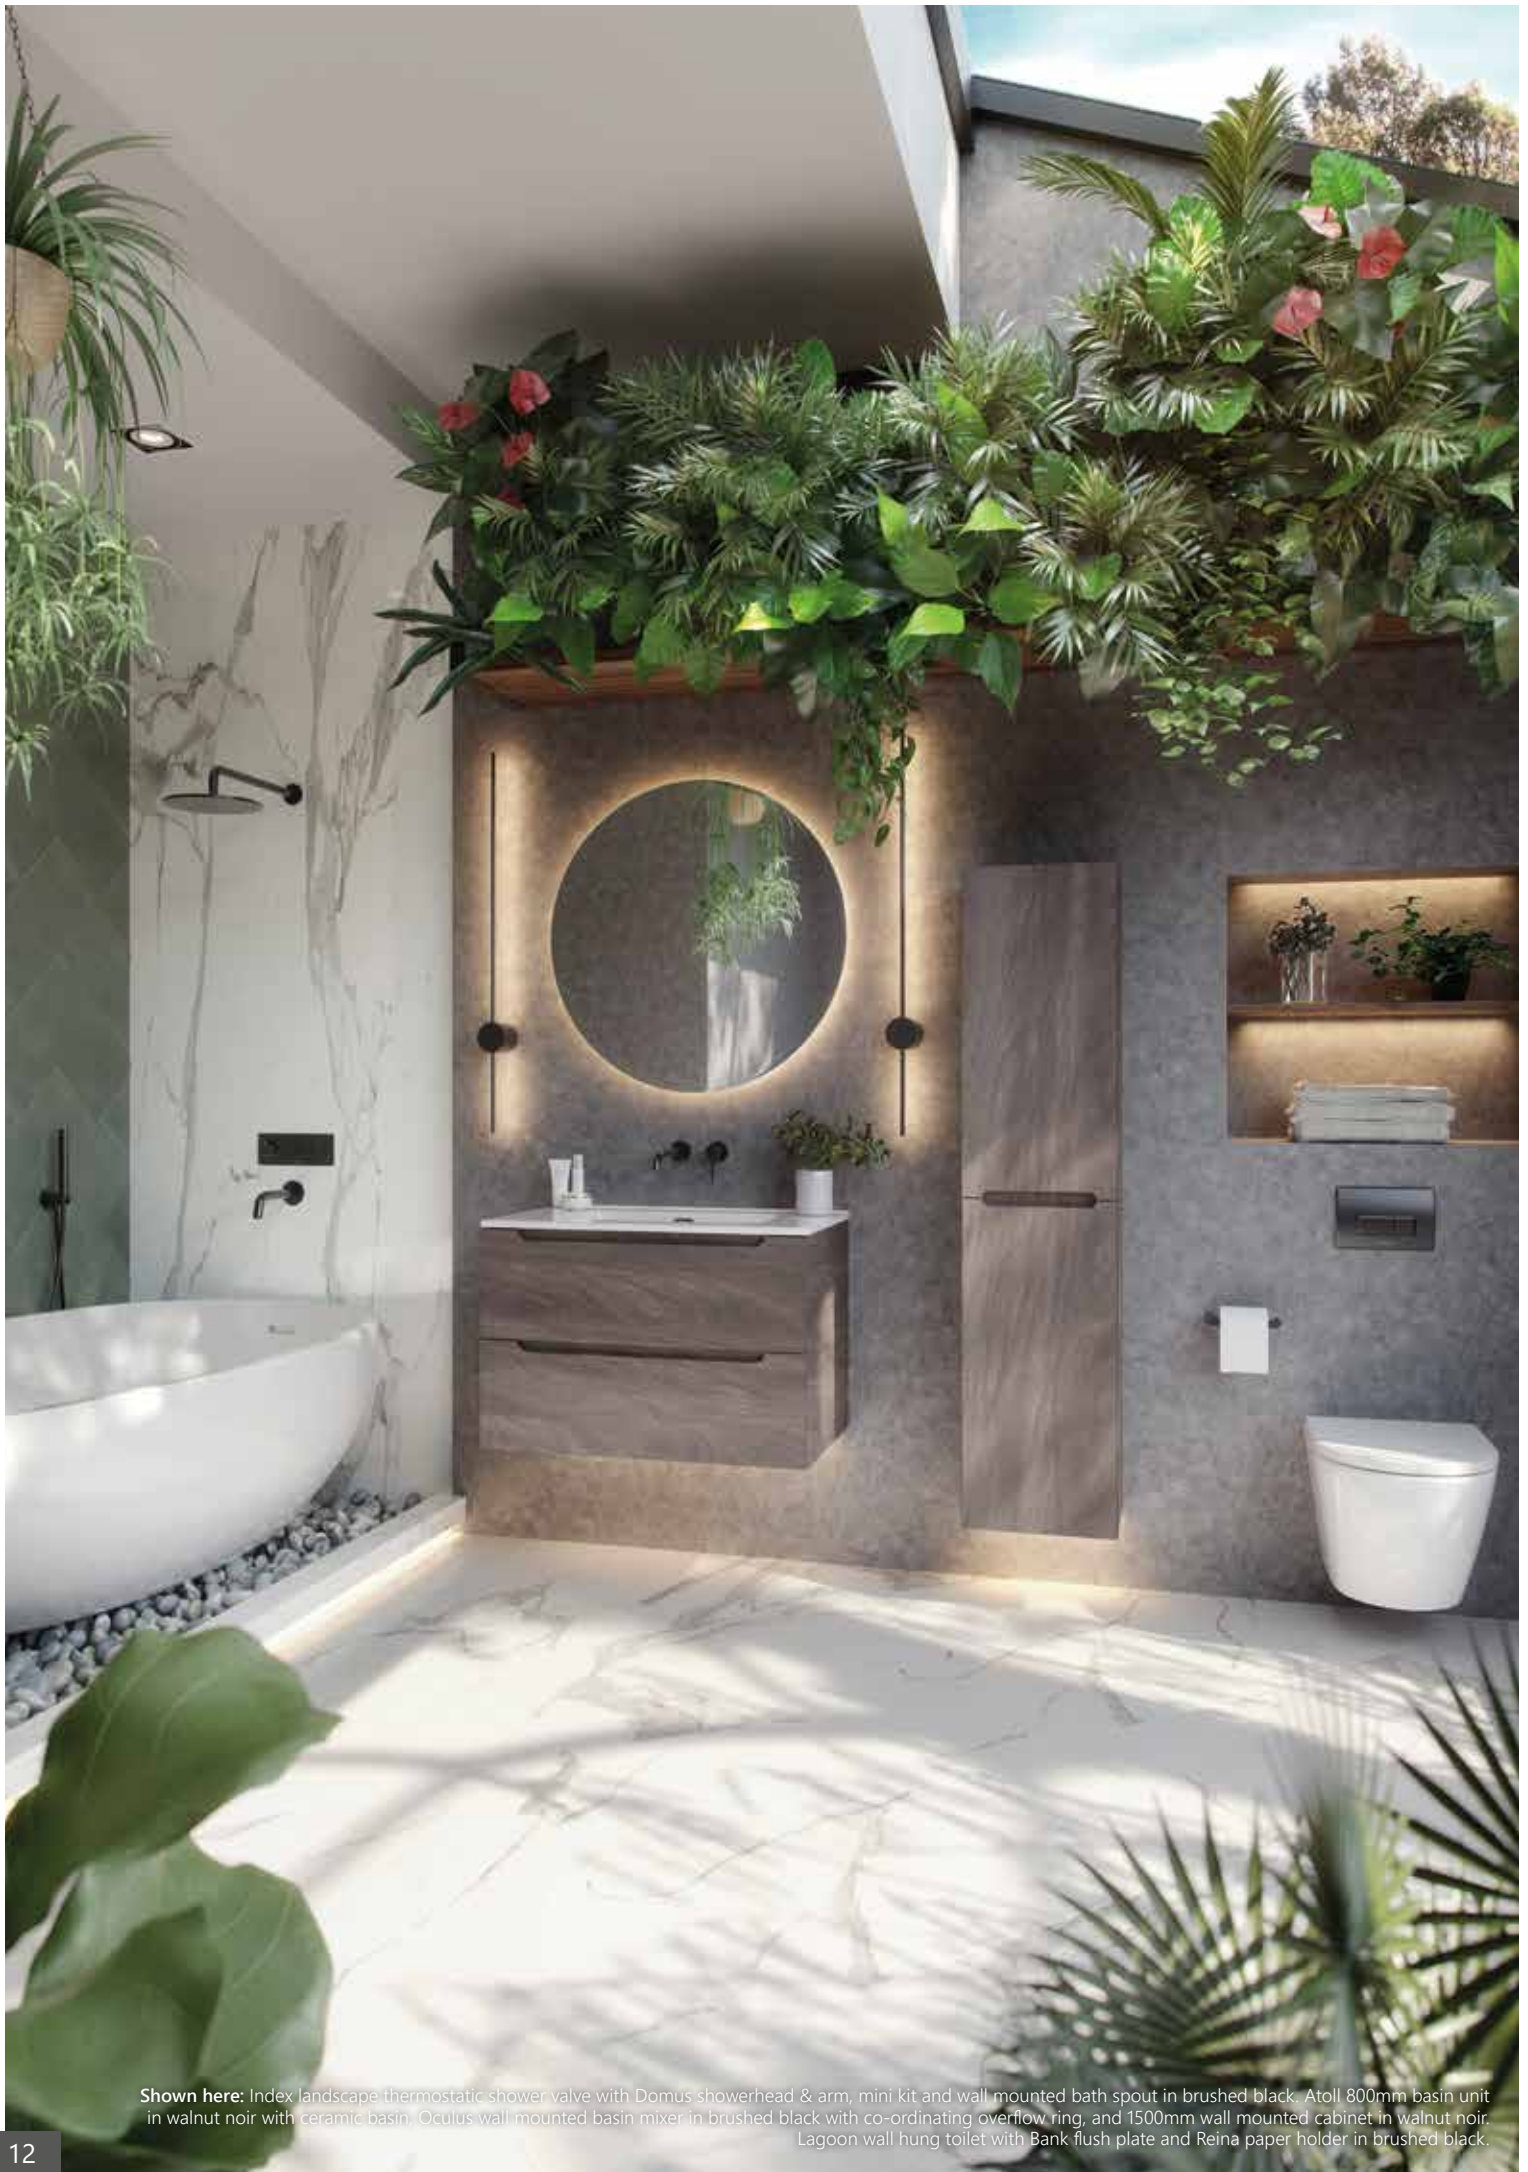

Shown here: Index landscape thermostatic shower valve with Domus showerhead & arm, mini kit and wall mounted bath spout in brushed black. Atoll 800mm basin unit in walnut noir with ceramic basin, Oculus wall mounted basin mixer in brushed black with co-ordinating overflow ring, and 1500mm wall mounted cabinet in walnut noir. Lagoon wall hung toilet with Bank flush plate and Reina paper holder in brushed black.