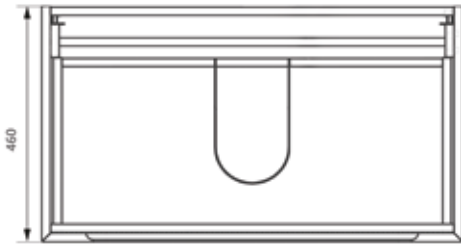

OP.620.800
Opa 800mm wall hung unit