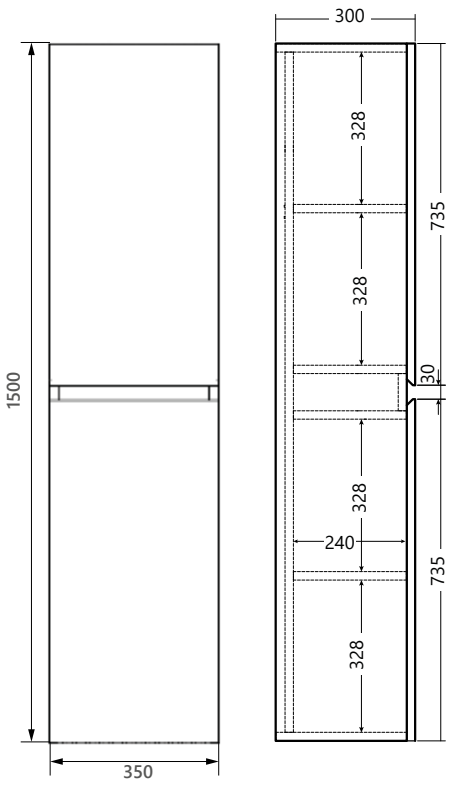

OP.650.1500
Opa 1500mm wall hung cabinet