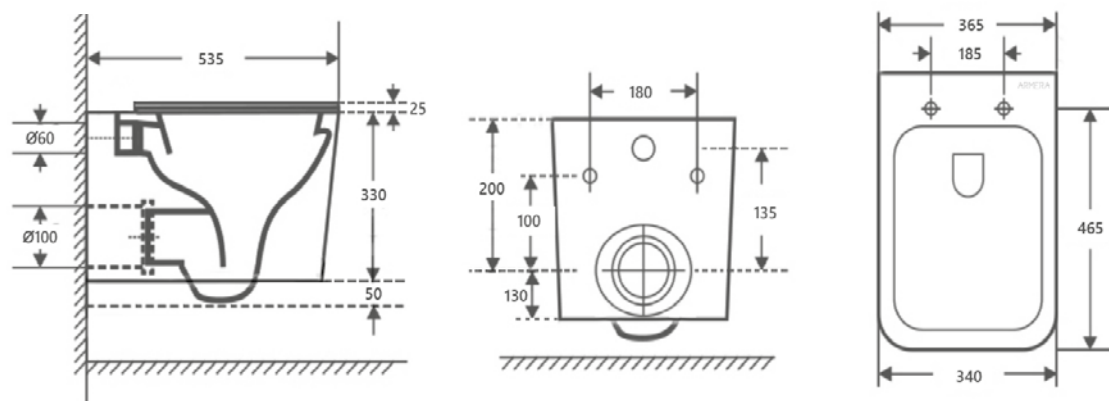

LG.713 & LG.714 - Lagoon Wall Hung WC with seat

Anthem WC dimensional drawings

AN.711 - Anthem Close coupled WC with cistern fittings and seat

AN.712 - Anthem Back to wall WC with seat

AN.713 - Anthem Wall Hung WC with seat