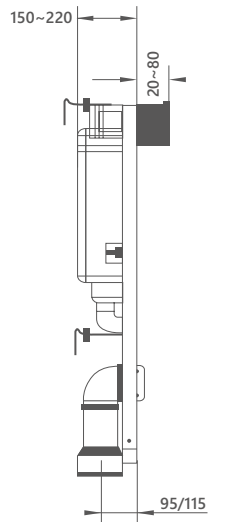

Flush plate mounted on front

CI.734