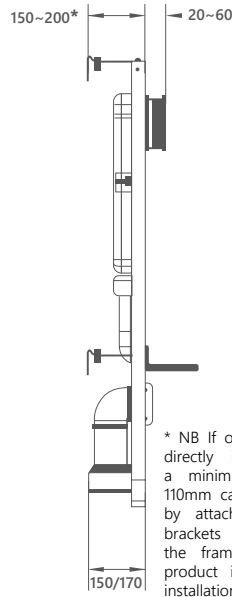

Concealed cistern dimensional drawings

CI.732

Slimline concealed cistern with frame

* NB If outlet pipe runs directly into the wall a minimum depth of 110mm can be achieved by attaching mounting brackets directly to the frame. Please see product instructions for installation detail.

CI.736