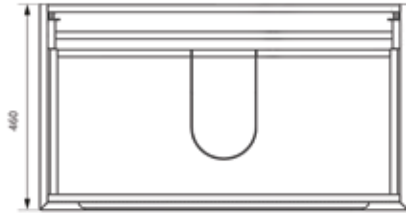

OP.620.600
Opa 600mm wall hung unit