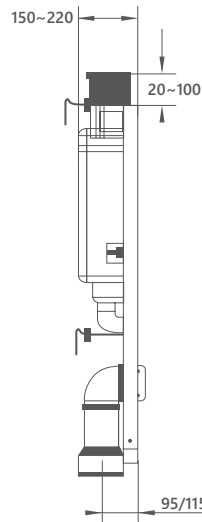

CI.734

Short concealed cistern with frame

Flush plate mounted on top