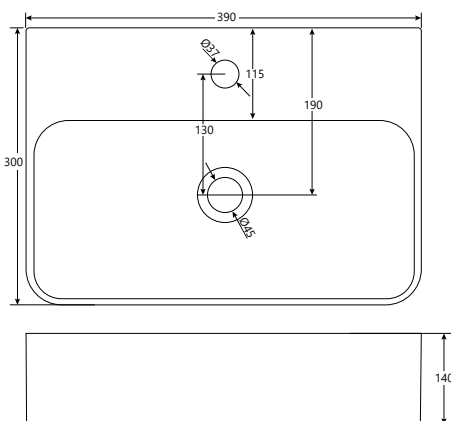

Reef basins

RF.725.390