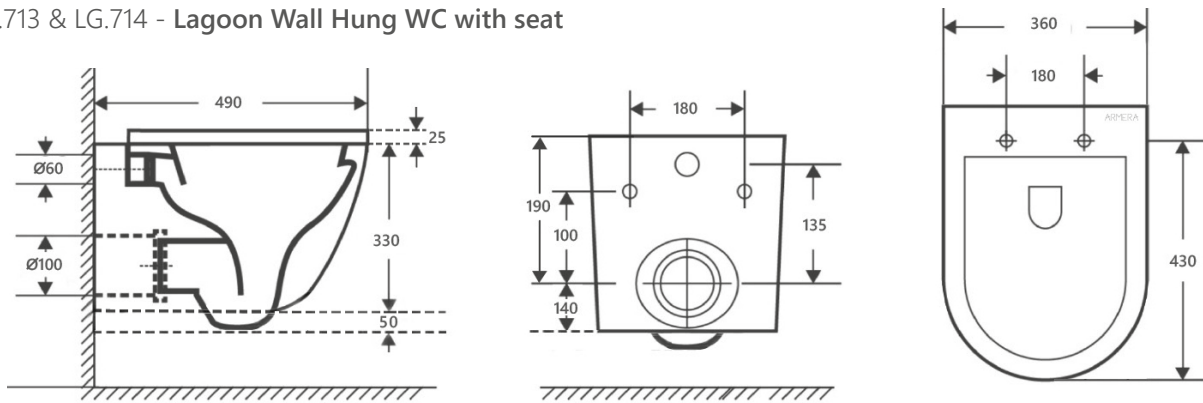

LG.713 & LG.714 - Lagoon Wall Hung WC with seat

Anthem WC dimensional drawings

AN.711 - Anthem Close coupled WC with cistern fittings and seat

AN.712 - Anthem Back to wall WC with seat

AN.713 - Anthem Wall Hung WC with seat