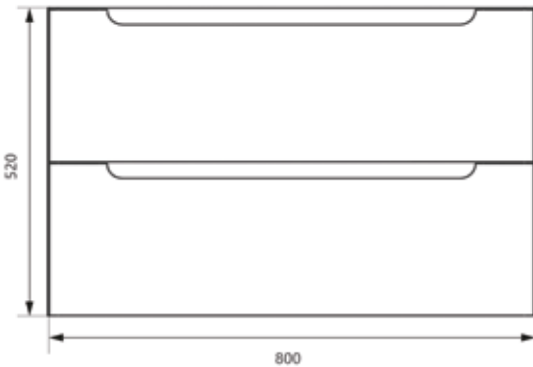

£359

can be mounted in portrait or landscape orientation

Atoll furniture dimensional drawings

AT.620.600

Atoll 600mm wall hung unit

AT.620.800

Atoll 800mm wall hung unit

AT.650.1500