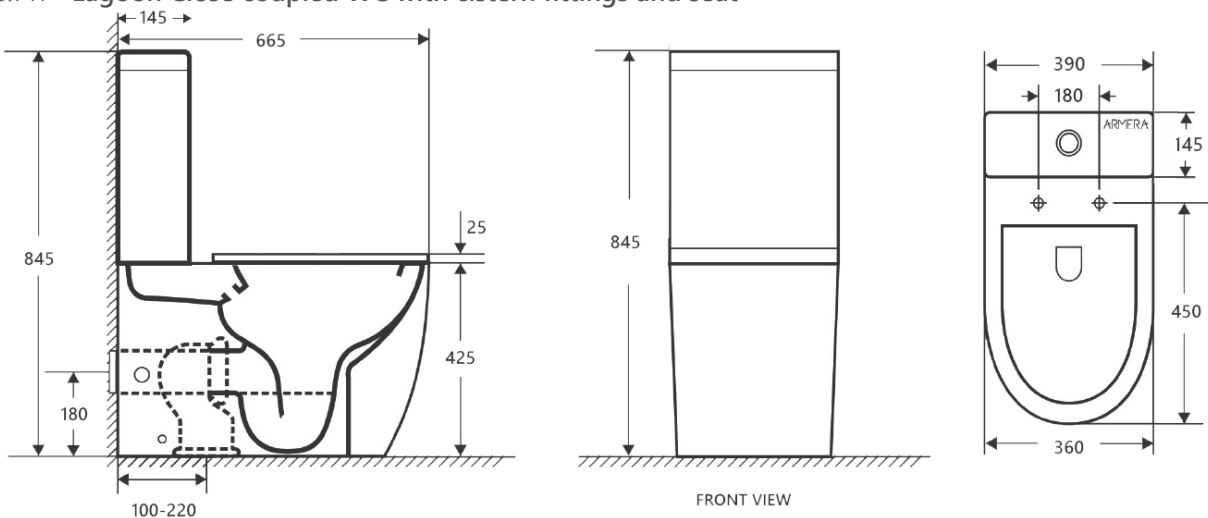

Lagoon WC dimensional drawings

LG.711 - Lagoon Close coupled WC with cistern fittings and seat