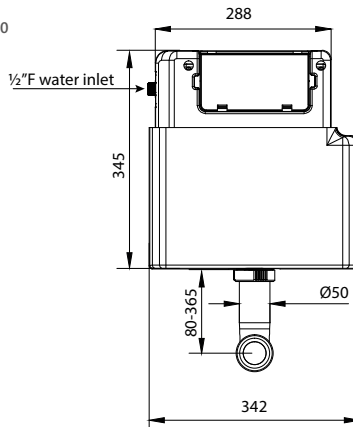

Concealed cistern for WC furniture unit