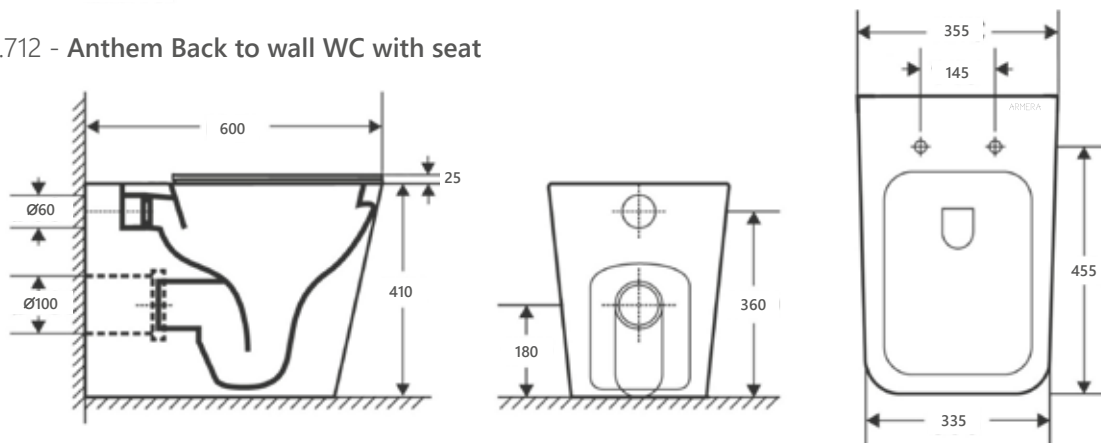

LG.713 & LG.714 - Lagoon Wall Hung WC with seat

Anthem WC dimensional drawings

AN.711 - Anthem Close coupled WC with cistern fittings and seat

AN.712 - Anthem Back to wall WC with seat

AN.713 - Anthem Wall Hung WC with seat