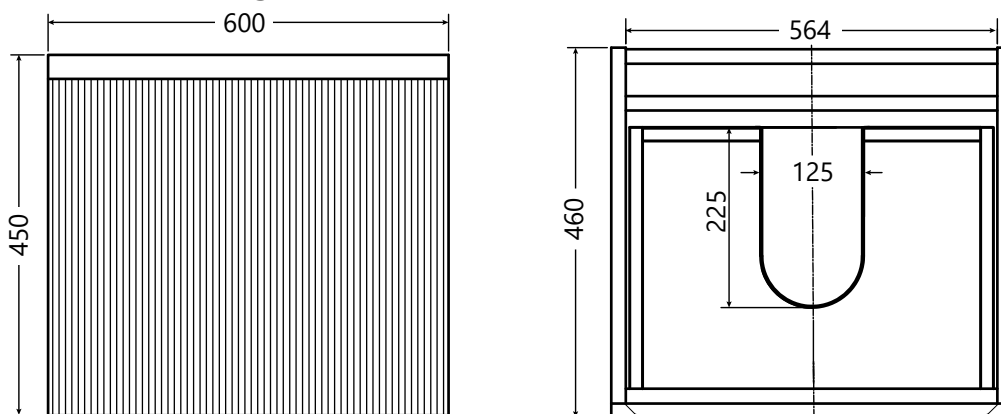

PA.611.600

Palladium 600mm wall hung unit with 1 outer drawer and 1 internal drawer