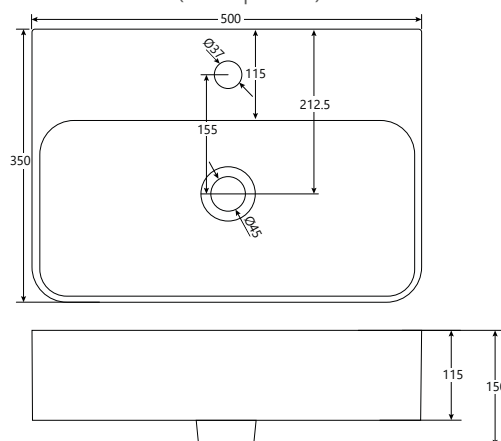

RF.725.500

& RF.826.500 (no tap hole)