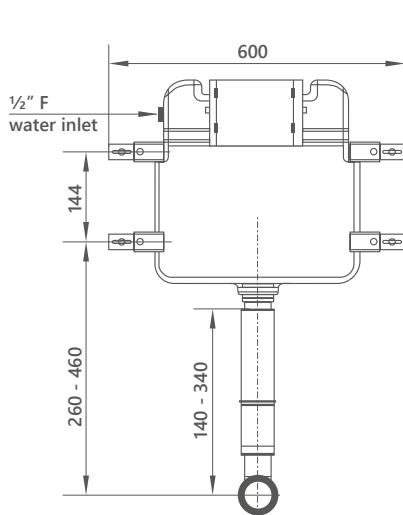

CI.735

In-wall concealed cistern with adjustable pipe length